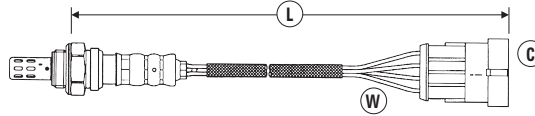

OXYGEN SENSOR APPLICATIONS

(W) = Number of Wires
(C) = Connector Type (see page 173-192)
(L) = Length of Sensor and lead (mm)

LITRE/MODEL	TYPE	ENGINE	CHASSIS INFO	GENERAL INFO	DATE	SENSOR POSITION	(W)	(C)	(L)	NTK PART NO.	STOCK NO.
VOLKSWAGEN (CONTINUED)											
Vento											
1.8		AAM, ABS	→1H-S-120 000	Automatic Transmission Only	11/91→09/94	Front	4	17	583	OZA446-E42	0150
1.8		ADZ			10/94→07/95	Front	4	48	520	OZA660-EE27	97557
2.0		2E		Non Catalystr	11/91→09/94	Front	4	36	1075	OZA527-E36	1993
2.0		2E			11/91→09/94	Front	4	36	585	OZA572-E13	0254
2.0		ADY, AGG			10/94→05/96	Front	4	48	620	OZA572-E9	0423
2.8 VR6		AAA			01/92→12/97	Front	4	36	1075	OZA527-E36	1993
2.8 VR6		AAA			09/94→07/95	Front	4	48	620	OZA572-E9	0423