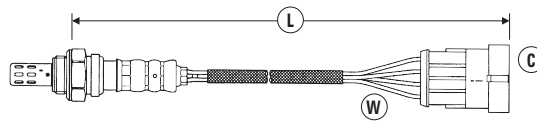

OXYGEN SENSOR APPLICATIONS

- Ⓜ = Number of Wires
- Ⓒ = Connector Type (see page 173-192)
- Ⓛ = Length of Sensor and lead (mm)

LITRE/MODEL	TYPE	ENGINE	CHASSIS INFO	GENERAL INFO	DATE	SENSOR POSITION	Ⓜ	Ⓒ	Ⓛ	NTK PART NO.	STOCK NO.
MAZDA (CONTINUED)											
323 IV											
1.3i	BG	B3, B3E		8V & 16V Models	09/89→07/94	Front	1	9	450	OZA401-E55	0143
1.6i	BG	B6E			09/89→06/91	Front	1	9	450	OZA401-E55	0143
1.6i 16V	BG	B6			03/91→10/94	Front	1	9	450	OZA401-E55	0143
1.9i 16V	BG	B5			09/89→03/93	Front	1	9	450	OZA401-E55	0143
323 V											
1.5i	BA	Z5	→194444		07/94→09/98	Front	3	16	380	OZA186-F5	0188
323 VI											
1.5i	BJ	ZL05, ZL06			09/98→01/01	Front	4	113	530	OZA341-F2	0367
1.8i	BJ	FP55			06/98→05/04	Front	4	113	320	OZA341-F3	1568
1.6i	BJ	ZM39, ZM40, ZM48, ZM49			08/98→10/03	Front	4	113	480	OZA495-F8	1334
2.0i	BJ	FS7E, FS7G, FS7H, FS7L			06/98→05/04	Front	4	113	240	OZA495-F7	1743
2.0i	BJ	FS7E, FS7G, FS7H, FS7L			10/00→05/04	Rear	4	143	610	OZA341-F16	1647
626 II											
2.0i	GC	FE	700001 →		03/83→09/87	Front	1	1	550	OZA25-F1	0187
626 III											
2.0i	GD	FE	→500000		09/87→10/90	Front	1	1	550	OZA25-F3	0176
2.0i	GV	FE	→200000		10/88→10/92	Front	1	1	550	OZA25-F3	0176
626 IV											
1.8i 16V	GE	FP			08/91→03/97	Front	4	31	480	OZA74-F1	0401
1.8i 16V	GE	FP			06/94→06/95	Front	4	31	250	OZA74-F3	0446
1.8i 16V	GE	FP			07/95→03/97	Front	4	31	280	OZA74-F2	0433
2.0i 8V	GE	FS			08/91→04/97	Front	4	31	250	OZA253-F6	0122
2.0i 16V	GE	FS			08/91→03/97	Front	4	31	480	OZA74-F1	0401
2.0i 16V 4WD	GE	FS			09/91→03/97	Front	4	31	480	OZA74-F1	0401
2.5i 24V	GE	KL			09/91→03/97	Front	4	31	480	OZA74-F1	0401
2.5i 24V	GE	KLH5			09/91→03/97	Front	4	113	320	OZA253-F26	1655
626 V											
1.8i	GF, GW	FP33, FP63, FPA1, FPA9	Incl. Estate		07/98→04/02	Front	4	31	280	OZA253-F5	0240
2.0i 16V	GF, GW	FS2A, FS2B, FS2C, FS2D, FS4B, FSS9	Incl. Estate		04/97→04/02	Front	4	31	280	OZA253-F5	0240
2.0i 16V	GF, GW	FSH9, FSJ1, FSJ2	Incl. Estate		04/97→04/02	Front	4	31	280	OZA253-F5	0240
929 III											
2.0i	HC	FE			06/87→12/88	Front	1	1	550	OZA25-F3	0176
Demio											
1.3i	DW19	B33L, B34P, B35J			05/98→12/02	Front	3	16	530	OZA186-F3	0289
MX-3											
1.6i	EC	B69		Single Wire Only	07/91→04/94	Front	1	9	450	OZA401-E55	0143
MX-6											
2.0i	GE	FS			02/92→02/97	Front	4	31	250	OZA253-F6	0122
2.5i 24V	GE	KL			07/91→06/97	Front	4	31	480	OZA74-F1	0401
Premacy											
1.8i	CP	FP87, FP88, FPE1			07/99→08/00	Front	4	113	320	OZA341-F3	1568
1.8i	CP	FP87, FP88, FPE1			09/00→06/05	Front	4	113	240	OZA495-F7	1743
1.8i	CP	FP87, FP88, FPE1			09/00→06/05	Rear	4	143	610	OZA341-F16	1647
2.0i	CP	FS7E, FS7G			09/00→06/05	Front	4	113	240	OZA495-F7	1743
2.0i	CP	FS7E, FS7G			09/00→06/05	Rear	4	143	610	OZA341-F16	1647
Xedos 6											
2.0i 24V	CA	KF1			01/92→03/94	Front	4	31	480	OZA74-F1	0401
2.0i 24V	CA	KF27			07/96→10/99	Front	3	31	280	OZA186-F15	1329
Xedos 9											
2.0i 24V	TA	KF			08/93→05/96	Rear	4	48	660	OZA457-EE5	1400
2.3i 24V	TA	KJ-ZEM Miller-Cycle		3 wire	12/94→07/98	Front	3	15	450	OZA186-F7	0457
2.3i 24V	TA	KJ-ZEM Miller-Cycle		4 wire	12/94→07/98	Front	4	47	485	OZA673-EE1	7974
2.5i 24V	TA	KL			07/93→07/00	Rear	4	48	660	OZA457-EE5	1400

Sensor Position is listed as either FRONT (regulating) for pre-catalyst or REAR (diagnostic) for post-catalyst installation