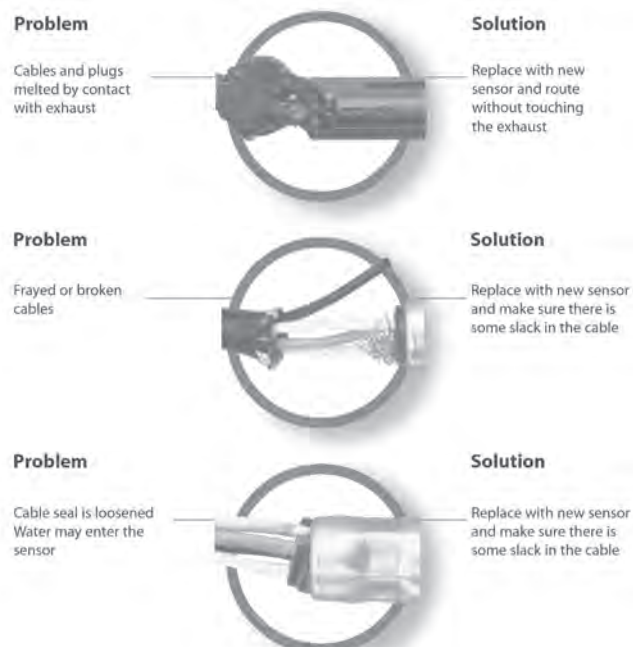

HOW TO TEST OXYGEN SENSORS

The first step is to carry out a visual inspection of the sensor body, lead and connector. For personal safety this should be done with the engine switched off and ensure that the engine and components are cool enough to touch.

Following are some typical examples of sensors that have sustained physical damage and would require renewal. For heated lambda sensors (will have 3 or more wires) another simple test is to check the integrity of the heating element. This can be done using a suitable ohmmeter. Great care must be taken to identify the correct heater element wires. A reading greater than 30 Ω means that the heater is defective and the sensor should be renewed. A reading of infinity ∞ means that the heater coil or wiring is broken, again the sensor must be renewed. See page 9 for wiring colours.