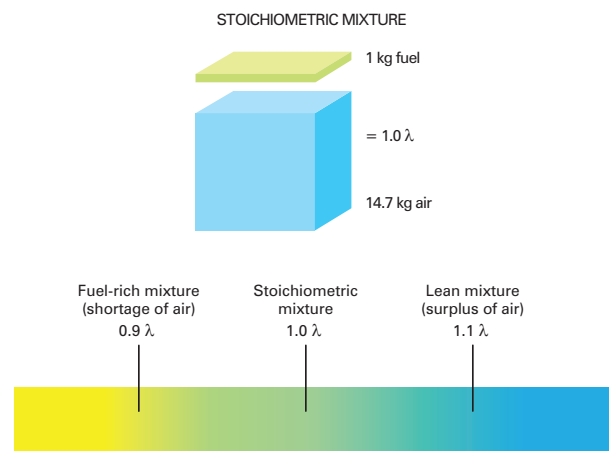

WHAT DOES THE OXYGEN SENSOR DO?

The most popular method used by vehicle manufacturers to reduce engine emissions is the three-way catalyst (catalytic converter). This device has the ability to take the three main toxic gases produced by an engine which are carbon monoxide (CO), oxides of nitrogen (NO_x) and hydrocarbons (HC) and convert them to considerably less harmful, non-poisonous gases: carbon dioxide (CO₂), water (H₂O) and nitrogen (N₂).

To carry out this conversion of gases efficiently the catalyst must operate within a specified temperature range but also be provided with exhaust gases that are within certain very tight tolerances dependant predominantly on air/fuel ratio. The precise control required to operate this system is provided by the use of an exhaust gas oxygen (Lambda) sensor installed upstream of the catalyst. A Lambda sensor has the ability to precisely measure the air/fuel ratio present in exhaust gases. By sending a signal to the control unit it can initiate a change to keep the fuelling system operating within the very tight tolerances required. This is known as a closed-loop control system.

HOW DOES THE OXYGEN SENSOR WORK?

Most NTK Lambda sensors can be divided into two noninterchangeable types Zirconia Sensors and Titania Sensors. These are classed as binary or Lambda 1 sensors. They use different types of ceramic element and function in different ways but they have a common goal – to ensure the catalyst works efficiently and harmful gases are kept to a minimum. In order to achieve this an engine needs to attain as close to complete combustion as possible. The ideal ratio of air and fuel to achieve this is around 14.7:1; this means that for 14.7 kg of air, 1 kg of fuel would be used. This chemically correct air fuel ratio is known as a stoichiometric ratio or Lambda (λ)1.0. A fuel rich mixture would have a lower value e.g. 0.8 and a fuel lean mixture would have a higher value e.g. 1.2