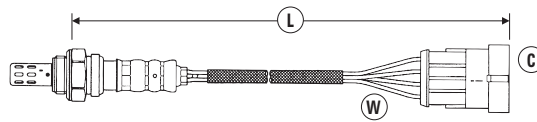

OXYGEN SENSOR APPLICATIONS

- ⊖ = Number of Wires
- ⊙ = Connector Type (see page 173-192)
- ⊘ = Length of Sensor and lead (mm)