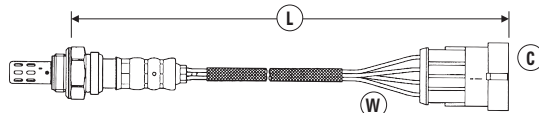

OXYGEN SENSOR APPLICATIONS

- (W) = Number of Wires
- (C) = Connector Type (see page 173-192)
- (L) = Length of Sensor and lead (mm)