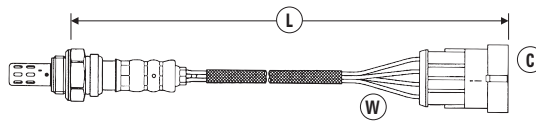

OXYGEN SENSOR APPLICATIONS

- Ⓜ = Number of Wires
- Ⓒ = Connector Type (see page 173-192)
- Ⓛ = Length of Sensor and lead (mm)