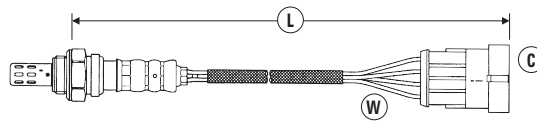

OXYGEN SENSOR APPLICATIONS

- W = Number of Wires
- C = Connector Type (see page 173-192)
- L = Length of Sensor and lead (mm)