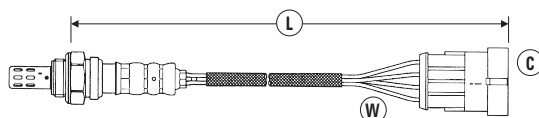

OXYGEN SENSOR APPLICATIONS

(W) = Number of Wires
(C) = Connector Type (see page 173-192)
(L) = Length of Sensor and lead (mm)

LITRE/MODEL	TYPE	ENGINE	CHASSIS INFO	GENERAL INFO	DATE	SENSOR POSITION	(W)	(C)	(L)	NTK PART NO.	STOCK NO.
CHRYSLER (CONTINUED)											
PT Cruiser											
2.4i		EDZ		Left & Right Hand Sensor	11/05→12/08	Front	4	117	457	OZA571-C7	6396
2.4i		EDZ		Left & Right Hand Sensor	11/05→12/08	Rear	4	89	425	OZA571-C2	6384
Sebring											
2.4i		EDZ			04/07→	Front	4	117	457	OZA571-C7	6396
2.7i V6		EES		Left & Right Hand Sensor	08/07→12/10	Front	4	89	425	OZA571-C2	6384
2.7i V6		EES		Left & Right Hand Sensor	08/07→12/10	Rear	4	89	425	OZA571-C2	6384
Viper											
8.0i		EWB			03/92→02/95	Front	4	114	590	OZA28-C3	6380
8.0i		EWB		Left & Right Hand Sensor	03/95→10/98	Rear	4	115	457	OZA694-EE2	90539
Ypsilon											
1.2 8V	843	188A4.000		For vehicles with start-stop function	03/10→12/11	Front	4	155	310	OZA603-A1	93884
1.2 8V	843	188A4.000		For vehicles with start-stop function	03/10→12/11	Rear	4	40	310	OZA641-A2	94547
1.2 8V	846	169A4.000			05/11→09/15	Front	4	155	310	OZA603-A1	93884
1.2 8V	846	169A4.000			05/11→09/15	Rear	4	40	310	OZA641-A2	94547
1.3 8V	843	169A5.000B		For vehicles with start-stop function	08/10→12/11	Front	4	155	310	OZA603-A1	93884
1.3 8V	843	169A5.000B		For vehicles with start-stop function	08/10→12/11	Rear	4	40	310	OZA641-A2	94547