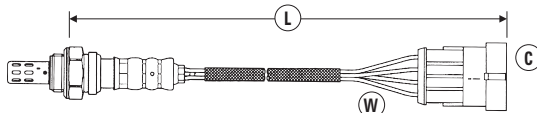

OXYGEN SENSOR APPLICATIONS

(W) = Number of Wires
(C) = Connector Type (see page 173-192)
(L) = Length of Sensor and lead (mm)

LITRE/MODEL	TYPE	ENGINE	CHASSIS INFO	GENERAL INFO	DATE	SENSOR POSITION	(W)	(C)	(L)	NTK PART NO.	STOCK NO.
FIAT (CONTINUED)											
Uno											
1.1i.e.		146C3.000			09/89→03/94	Front	3	19	975	OZA721-EE21	92497
1.1i.e.		156C.046			06/92→03/94	Front	3	19	895	OZA446-E4	1877
1.3i.e. Turbo		146A2.146			10/87→03/91	Front	3	19	895	OZA446-E4	1877
1.4 70i.e.		146C1.000			09/89→09/92	Front	3	19	885	OZA445-E6	0258
1.4 70i.e.		160A1.046			09/89→03/94	Front	3	19	895	OZA446-E4	1877
1.5 75i.e.		138C2..Cat.			10/85→08/87	Front	1	3	472	OZA401-E2	1802
1.5 75i.e.		149C1.000		SPI	09/87→03/94	Front	3	19	895	OZA446-E4	1877