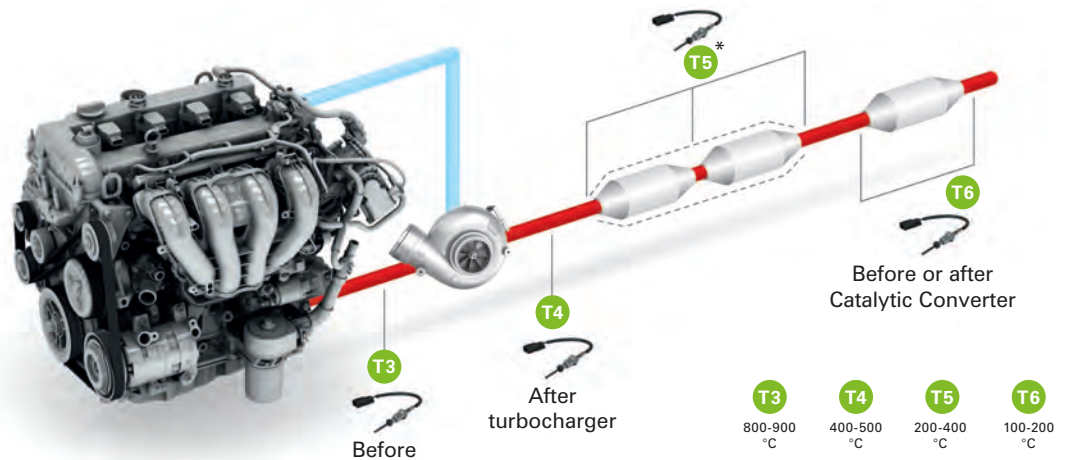

Exhaust gas temperature sensors are essential in modern vehicles, because they protect vital components that are located in the flow of hot exhaust gas from critical overheating.

Turbochargers, diesel particulate filters and 3-way catalytic converters must be protected from excessively high exhaust temperatures to maintain reliability and emissions control. Modern exhaust after-treatment systems require this protection in regard to efficiency – such as DPF (diesel particulate filters), where the EGT sensors perform a critical role assisting in their regeneration process (the burning of particulate matter that would otherwise block the DPF).

Now available for the Aftermarket, NTK EGT sensors have been developed and supplied to vehicle manufacturers as Original Equipment for many years – first introduced in the mid 1970's. They are extremely resistant to high temperatures and vibrations. Their operation is precise and rapid over a broad range of measurement. Current sensors are able to perform accurately over a temperature range of -40 to 900°C. Each part number is manufactured for the relevant application and fitment position on the vehicle.

TROUBLESHOOTING:

Typical problems in relation to EGT sensors which affect their operation are:

- Fractured wiring. Always ensure sensors are fitted with minimal stress on the wires. For instance, always disconnect the sensor from the vehicle wiring loom prior to removal and do not reconnect until after fitting – to avoid twisting and stress on the wires.
- Heat damaged wiring. Ensure wires are securely routed as far away from heat sources as possible.
- Internal damage to the sensing element. Use the correct installation torque to avoid damage by vibration (tighten to vehicle manufacturers specification or to the torque guidance information included within the sensor packaging).
- Short circuit. Corrosion inside the connector caused by water entering the vehicle wiring loom. Check condition of connector and seal on vehicle loom.