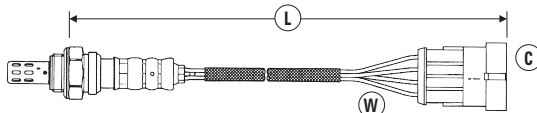

OXYGEN SENSOR APPLICATIONS

W = Number of Wires
C = Connector Type (see page 173-192)
L = Length of Sensor and lead (mm)