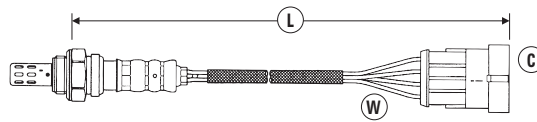

OXYGEN SENSOR APPLICATIONS

- ⊖ = Number of Wires
- ⊖ = Connector Type (see page 173-192)
- ⊖ = Length of Sensor and lead (mm)