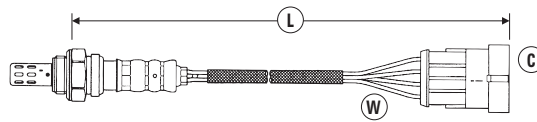

OXYGEN SENSOR APPLICATIONS

- Ⓜ = Number of Wires
- Ⓒ = Connector Type (see page 173-192)
- Ⓛ = Length of Sensor and lead (mm)

LITRE/MODEL	TYPE	ENGINE	CHASSIS INFO	GENERAL INFO	DATE	SENSOR POSITION	Ⓜ	Ⓒ	Ⓛ	NTK PART NO.	STOCK NO.
BMW (CONTINUED)											
3 Series E46 330											
3.0 330i	E46	M54306S3, M54B30	Incl. Cabrio/Compact/ Coupe/Touring		05/00→04/05	Rear	4	69	980	OZA457-EE17	96713
3 Series E90 318											
2.0 318i	E90	N46B20, N46B20B			09/05→09/07	Rear	4	54	431	OZA600-BM5	1846
2.0 318i	E90	N43B20A			08/07→07/12	Front	5	174	700	UAR9000-EE006	95793
2.0 318i	E90	N43B20A			08/07→07/12	Rear	4	54	500	OZA723-EE56	96691
3 Series E90 320											
2.0 320i	E90	N46B20A			01/05→03/07	Rear	4	54	431	OZA600-BM5	1846
2.0 320i	E90	N43B20A			08/07→07/12	Rear	4	54	500	OZA723-EE56	96691
2.0 320si	E90	N45, N45B20, N45B20A, N46			04/06→10/06	Rear	4	54	431	OZA600-BM5	1846
3 Series E90 325											
2.5 325i	E90	N52B25A			03/05→04/08	Front	5	174	400	UAR9000-EE009	91780
3 Series E90 330											
2.5 330i	E90	N52B30A			03/05→09/07	Front	5	174	400	UAR9000-EE009	91780
3 Series E90 335											
3.0 335i	E90	N54B30A			11/06→07/12	Front	5	174	1300	UAR9000-EE016	93778
3 Series E91 318											
2.0 318i Touring	E91	N46B20, N46B20B			04/06→09/07	Rear	4	54	431	OZA600-BM5	1846
2.0 318i Touring	E91	N43B20A			08/07→12/13	Front	5	174	700	UAR9000-EE006	95793
3 Series E91 320											
2.0 320i Touring	E91	N43B20A			08/07→12/13	Rear	4	54	500	OZA723-EE56	96691
2.0 320i Touring	E91	N46B20, N46B20A, N46B20C		Left Hand Sensor only	09/05→09/07	Rear	4	54	431	OZA600-BM5	1846
2.0 320i Touring	E91	N46B20, N46B20A, N46B20C		Right Hand Sensor only	09/05→09/07	Rear	4	68	281	OZA600-BM8	0069
3 Series E91 325											
2.5 325i Touring	E91	N52B25A		Cyl 1-3 & Cyl 4-6	09/05→11/05	Front	5	174	400	UAR9000-EE009	91780
3 Series E91 335											
3.0 335i Touring	E91	N54B30A			11/06→12/13	Front	5	174	1300	UAR9000-EE016	93778
3 Series E92 318											
2.0 318i Coupe	E92	N43B20A			03/10→12/13	Front	5	174	700	UAR9000-EE006	95793
2.0 318i Coupe	E92	N43B20A			03/10→12/13	Rear	4	54	500	OZA723-EE56	96691
3 Series E92 320											
2.0 320i Coupe	E92	N43B20A			02/07→12/13	Rear	4	54	500	OZA723-EE56	96691
3 Series E92 335											
3.0 335i Coupe	E92	N54B30A			09/06→12/13	Front	5	174	1300	UAR9000-EE016	93778
3 Series E93 335											
3.0 335i Cabrio	E93	N54B30A			03/07→05/14	Front	5	174	1300	UAR9000-EE016	93778
5 Series E34 518											
1.8 518i	E34	M40B18, M43B18	Incl. Touring		09/89→12/95	Front	4	35	910	OZA572-E12	0273
5 Series E34 520											
2.0 520i	E34	M50B20			09/89→06/92	Front	4	35	1420	OZA572-E4	0295
2.0 520i	E34	M50B20		Siemens System - Titania Sensor	09/92→08/95	Front	4	52	1408	OTA7H-3A1	1932
2.0 520i	E34	M50B20		Bosch System - Zirconia Sensor	09/89→09/95	Front	4	35	1445	OZA660-EE14	5707
2.0 520i Touring	E34	M50B20		Bosch System - Zirconia Sensor	11/91→12/96	Front	4	35	1445	OZA660-EE14	5707
5 Series E34 525											
2.5 525i	E34	M50B25			09/89→12/95	Front	4	35	1420	OZA572-E4	0295
5 Series E34 530											
3.0 530i	E34	M60B30			09/92→06/94	Front	4	35	540	OZA572-E8	0209
5 Series E34 540											
4.0 540i	E34	M60B40			09/92→06/94	Front	4	35	540	OZA572-E8	0209
4.0 540i	E34	M60B40			07/94→03/96	Front	4	47	5710	OZA572-E14	0408