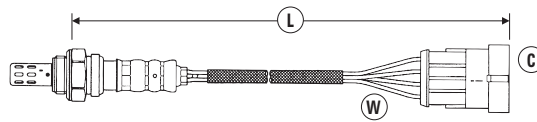

OXYGEN SENSOR APPLICATIONS

- (W) = Number of Wires
- (C) = Connector Type (see page 173-192)
- (L) = Length of Sensor and lead (mm)

LITRE/MODEL	TYPE	ENGINE	CHASSIS INFO	GENERAL INFO	DATE	SENSOR POSITION	(W)	(C)	(L)	NTK PART NO.	STOCK NO.
LAND ROVER (CONTINUED)											
Freelander I											
1.8i 16V	LN	K Series 18K4F	1A000001 →	All Variants	01/01 → 09/03	Front	4	106	540	OZA659-EE2	0376
1.8i 16V	LN	K Series 18K4F	1A000001 →		01/01 → 02/07	Rear	4	109	510	OZA659-EE50	5754
2.5i		25K4F	→4A999999		10/00 → 10/06	Front	4	44	480	OZA457-EE28	97552
2.5i	LN	25K4F			09/01 → 06/05	Front	4	75	428	OZA495-RV2	0044
2.5i	LN	25K4F			09/01 → 06/05	Rear	4	109	510	OZA659-EE50	5754
Range Rover I											
3.5i		23D,24D,25D		3 wire Titania	01/88 → 08/90	Front	3	55	521	OTD3G-3A1	0453
3.9i		35D,36D,37D,38D	JA61294 →	3 wire Titania	01/89 → 01/95	Front	3	55	521	OTD3G-3A1	0453
4.2i		40D	JA61294 →	3 wire Titania	09/92 → 12/94	Front	3	55	521	OTD3G-3A1	0453
Range Rover II											
4.0i		42D	→VA350101	Titania Sensor (Black Plug)	01/95 → 12/97	Front	4	56	460	OTD3J-5A3	0024
4.0i		42D	VA350484 → WA410481	Titania Sensor (Grey Plug)	01/97 → 12/98	Front	4	43	521	OTD3J-5C1	0475
4.0i		42D	XA 410482 →		06/98 → 03/02	Front	4	44	480	OZA457-EE28	97552
4.6i		46D	→VA350101	Titania Sensor (Black Plug)	07/94 → 03/02	Front	4	56	460	OTD3J-5A3	0024
4.6i		46D	VA350484 → WA410481	Titania Sensor (Grey Plug)	01/97 → 12/98	Front	4	43	521	OTD3J-5C1	0475
4.6i		46D	XA 410482 →		06/98 → 03/02	Front	4	44	480	OZA457-EE28	97552
Range Rover III											
4.4i		M62 B44		BMW engine only	03/02 → 07/05	Front	4	68	295	OZA457-EE14	95890
4.4i		M62 B44		BMW engine only	03/02 → 07/05	Rear	4	69	980	OZA457-EE17	96713

LEXUS											
GS300											
3.0i	JZS147	2JZ-GE			08/95 → 08/97	Rear	4	34	330	OZA669-EE12	7973
LS400											
4.0i	UCF20	1UZ-FE		Left & Right Hand Sensor	12/94 → 09/98	Front	4	123	230	OZA669-EE25	8886
RX 300											
3.0i		1MZ-FE			05/03 → 01/06	Rear	4	138	345	OZA642-EE4	97669
RX 350											
3.5i		2GR-FE			02/06 → 12/09	Rear	4	138	345	OZA642-EE4	97669
RX 400h											
3.3i Hybrid		3MZ-FE			03/05 →	Rear	4	138	345	OZA642-EE4	97669