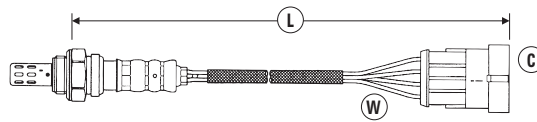

OXYGEN SENSOR APPLICATIONS

- W = Number of Wires
- C = Connector Type (see page 173-192)
- L = Length of Sensor and lead (mm)

LITRE/MODEL	TYPE	ENGINE	CHASSIS INFO	GENERAL INFO	DATE	SENSOR POSITION	W	C	L	NTK PART NO.	STOCK NO.
SAAB (CONTINUED)											
9-3 (→2002)											
2.3i 16V	YS3D	B234I		Match plug/lead, refer to OE No.	03/98→08/00	Front	3	77	1095	OZA721-EE31	94426
2.3i 16V	YS3D	B234I		Match plug/lead, refer to OE No.	03/98→08/00	Front	3	77	475	OZA446-E67	1639
2.3i 16V Turbo	YS3D	B234I			09/99→08/02	Front	3	77	1095	OZA721-EE31	94426
2.3i 16V Turbo	YS3D	B235R		3 wire only	01/99→08/00	Front	3	77	1095	OZA721-EE31	94426
2.3i 16V Turbo	YS3D	B235R		4 wire only	10/99→09/01	Front	4	49	670	OZA683-EE10	1592
2.3i 16V Turbo	YS3D	B235R			10/99→09/01	Rear	4	87	820	OZA683-EE11	1586
9-3 (2002→)											
1.8i	YS3F	Z18XE			11/03→04/10	Front	4	74	741	OZA334-SZ1	0485
1.8i	YS3F	Z18XE			11/03→04/10	Rear	4	74	271	OZA334-SZ4	0418
1.8i Turbo	YS3F	B207E			09/02→12/03	Front	4	49	425	OZA575-GM1	1895
1.8i Turbo	YS3F	B207E			09/02→12/03	Rear	4	87	725	OZA707-EE2	96324
1.9 TiD, TTiD		A19DTR, Z19DT, Z19DTH			09/04→04/12	Front	5	174	400	UAR9000-EE009	91780
2.0T	YS3F	B207L, B207R			05/02→08/03	Front	4	49	425	OZA575-GM1	1895
2.0T	YS3F	B207L, B207R			05/02→08/03	Rear	4	87	725	OZA707-EE2	96324
9-5											
2.0 T	YS3F	B205E			09/97→09/01	Front	4	49	1095	OZA457-EE8	1577
2.0 T		A20NFT, A20NHT		Incl. XWD Model	04/10→04/12	Front	4	148	312	OZA663-GM3	97715
2.3T	YS3E	B235E, B235L, B235R			10/99→07/01	Front	4	49	670	OZA683-EE10	1592
2.3T	YS3E	B235E, B235L, B235R			09/99→09/01	Rear	4	87	820	OZA683-EE11	1586
3.0T V6	YS3E	B308E			09/01→09/05	Front	4	49	670	OZA683-EE10	1592