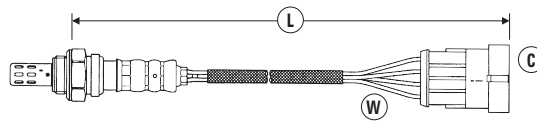

OXYGEN SENSOR APPLICATIONS

- Ⓢ = Number of Wires
- Ⓒ = Connector Type (see page 173-192)
- Ⓛ = Length of Sensor and lead (mm)

LITRE/MODEL	TYPE	ENGINE	CHASSIS INFO	GENERAL INFO	DATE	SENSOR POSITION	Ⓢ	Ⓒ	Ⓛ	NTK PART NO.	STOCK NO.
BMW (CONTINUED)											
5 Series E60 530											
3.0 530i	E60	N52B30A		Both Pre-Cat Sensors	03/05→11/05	Front	5	174	400	UAR9000-EE009	91780
3.0 530i	E60	M54306S3			07/03→03/05	Front	4	68	550	OZA660-EE19	5716
3.0 530i	E60	N52NB30A, N52NB30B, N52NB30BF		Left Hand sensor only	03/05→02/07	Rear	4	54	500	OZA723-EE56	96691
5 Series E60 540											
4.0 540i	E60	N62B40A			09/05→12/09	Front	5	174	600	UAR9000-EE010	97739
5 Series E60 550											
4.8 550i	E60	N62B48B		Left Hand Sensor - Manual Transmission	09/05→08/10	Front	5	174	600	UAR9000-EE010	97739
4.8 550i	E60	N62B48B		Left & Right Hand Sensor - Auto Transmission	09/05→08/10	Front	5	174	600	UAR9000-EE010	97739
5 Series E61 523											
2.5 523i Touring	E61	N52B25A			03/05→06/07	Front	5	174	400	UAR9000-EE009	91780
2.5 523i Touring	E61	N52NB25A		Cyl. 1-3	03/05→02/07	Rear	4	54	500	OZA723-EE56	96691
5 Series E61 525											
2.5 525i Touring	E61	N52B25A			03/05→06/07	Front	5	174	400	UAR9000-EE009	91780
5 Series E61 530											
3.0 530i Touring	E61	N52B30A		Both Pre-Cat Sensors	03/05→11/05	Front	5	174	400	UAR9000-EE009	91780
3.0 530i Touring	E61	N52NB30A		Left Hand sensor only	03/05→02/07	Rear	4	54	500	OZA723-EE56	96691
5 Series E61 550											
4.8 550i	E61	N62B48B		Left & Right Hand Sensor - Auto Transmission	09/05→03/11	Front	5	174	600	UAR9000-EE010	97739
4.8 550i	E61	N62B48B		Left Hand Sensor - Manual Transmission	09/05→03/11	Front	5	174	600	UAR9000-EE010	97739
5 Series F10 518d											
2.0 518d	F10	N47D20C			04/13→04/15	Rear	5	174	500	UAR9000-EE008	91299
5 Series F07 520											
2.0 520d GT	F07	N47D20C			03/12→04/15	Rear	5	174	500	UAR9000-EE008	91299
5 Series F10, F11 520											
2.0 520d	F10, F11	N47D20C		BluePerformance Only	08/10→04/15	Rear	5	174	500	UAR9000-EE008	91299
5 Series F10, F11 525											
2.0 525d	F10, F11	N47D20D			05/11→12/17	Rear	5	174	500	UAR9000-EE008	91299
6 Series E63 630											
3.0 630i	E63	N52B30A			09/04→04/08	Front	5	174	400	UAR9000-EE009	91780
6 Series E63 650											
4.8 650i	E63	N62B48B		Left Hand Sensor - Manual Transmission	09/05→08/11	Front	5	174	600	UAR9000-EE010	97739
4.8 650i	E63	N62B48B		Left & Right Hand Sensor - Auto Transmission	09/05→08/11	Front	5	174	600	UAR9000-EE010	97739
6 Series E64 630											
3.0 630i	E64	N52B30A			09/04→04/08	Front	5	174	400	UAR9000-EE009	91780
6 Series E64 650											
4.8 650i	E64	N62B48B		Left Hand Sensor - Manual Transmission	09/05→08/11	Front	5	174	600	UAR9000-EE010	97739
4.8 650i	E64	N62B48B		Left & Right Hand Sensor - Auto Transmission	09/05→08/11	Front	5	174	600	UAR9000-EE010	97739
6 Series F12 640d											
3.0 24V	F12	N57D30B			02/11→	Front	5	174	500	UAR9000-EE008	91299
7 Series E32 730											
3.0 730i	E32	M60B30			04/92→10/94	Front	4	35	540	OZA572-E8	0209
7 Series E32 740											
4.0 740i	E32	M60B40			04/92→10/94	Front	4	35	540	OZA572-E8	0209
7 Series E32 750											
5.0 750i	E32	M70B50			09/87→10/94	Front	4	35	540	OZA572-E8	0209