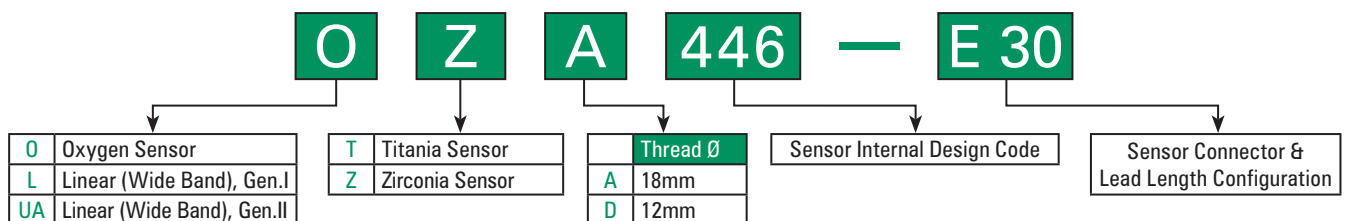

OXYGEN (LAMBDA) SENSOR TECHNICAL INFORMATION

TORQUE FIGURES

Torque figures and thread form information:
M18 x 1.5mm - 35 ~ 45Nm   **M12 x 1.25mm - 18 ~ 23Nm**

WIRING COLOURS

Typical wiring colours for ZIRCONIA BINARY types			
1 x wire	Black = signal	3 x wire	Black = signal White = heater White = heater
2 x wire	Black = signal Grey = ground	4 x wire	Black = signal Grey = ground White = heater White = heater

Typical wiring colours for TITANIA types	
Type 1	Red = heater (+) White = heater (-) Yellow = signal (+) (omitted in 3 x wire types) Black = signal (-)
Type 2	Grey = heater (+) White = heater (-) Yellow = signal (+) Black = signal (-)

Typical wiring colours for WIDEBAND types			
5 x wire	Type A	Type B	
	Yellow	White	= Vh (-) heater
	Blue	Grey	= Vh (+) heater
	Grey	Black	= Vs (+)
	White	Red	= Ip (+)
	Black	Yellow	= Vs/Ip common (-)

PART NUMBER EXPLANATION

NOTES ON CATALOGUE USE

For car and light commercial applications sensors are listed as either front or rear. The front sensor is the one that regulates the fuelling system and will be fitted up stream of the catalyst. Depending on application this can then be installed in the manifold, down pipes or at the input side of the catalyst itself. The rear sensor is for catalyst monitoring and will usually be found near the output side of the catalyst.