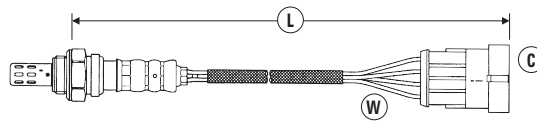

OXYGEN SENSOR APPLICATIONS

- (W) = Number of Wires
- (C) = Connector Type (see page 173-192)
- (L) = Length of Sensor and lead (mm)