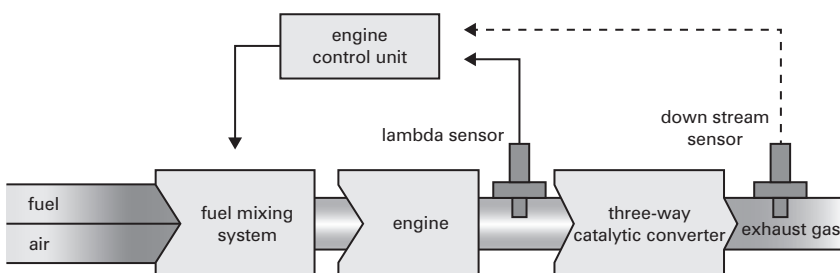

To carry out this conversion of gases efficiently the catalyst must operate within a specified temperature range but also be provided with exhaust gases that are within certain very tight tolerances dependant predominantly on air/fuel ratio. The precise control required to operate this system is provided by the use of an exhaust gas oxygen (Lambda) sensor installed upstream of the catalyst. A Lambda sensor has the ability to precisely measure the air/fuel ratio present in exhaust gases. By sending a signal to the control unit it can initiate a change to keep the fuelling system operating within the very tight tolerances required. This is known as a closed-loop control system.