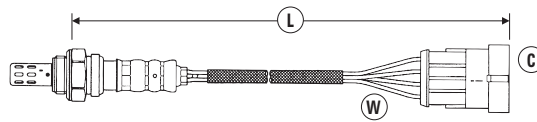

OXYGEN SENSOR APPLICATIONS

1. **W** = Number of Wires
   C = Connector Type (see page 173-192)
   L = Length of Sensor and lead (mm)