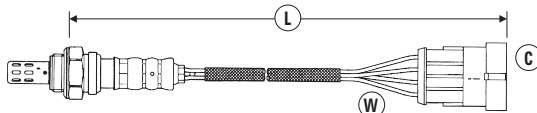

OXYGEN SENSOR APPLICATIONS

- Ⓜ = Number of Wires
- Ⓒ = Connector Type (see page 173-192)
- Ⓛ = Length of Sensor and lead (mm)

LITRE/MODEL	TYPE	ENGINE	CHASSIS INFO	GENERAL INFO	DATE	SENSOR POSITION	Ⓜ	Ⓒ	Ⓛ	NTK PART NO.	STOCK NO.
AUDI (CONTINUED)											
TT (2006-2015)											
2.0i TT S		CDLB	Incl. Cabrio		03/08→06/15	Rear	4	85	1050	OZA723-EE55	93687
2.0 16v TFSi	8J3	CCZA			06/08→06/10	Rear	4	85	1325	OZA723-EE66	90517
2.0 TDi		CFGFB			02/08→06/15	Front	5	174	800	UAR9000-EE003	90392
3.2 24v	8J9	BUB		Cyl 1-3	09/06→12/10	Front	5	174	800	UAR9000-EE003	90392
3.2 24v	8J9	BUB		Cyl 4-6	09/06→12/10	Front	5	174	1300	UAR9000-EE005	96417
3.2 24v	8J9	BUB			09/06→12/10	Rear	4	85	1325	OZA723-EE66	90517
V8											
3.6		PT		Non Catalyst	10/88→11/93	Front	3	19	975	OZA445-E7	0269
3.6		PT		+ Catalyst	10/88→11/93	Front	3	19	975	OZA721-EE21	92497
4.2		ABH		Non Catalyst	10/91→11/93	Front	3	19	975	OZA445-E7	0269
4.2		ABH		+ Catalyst	10/91→11/93	Front	3	19	975	OZA721-EE21	92497

BENTLEY											
Continental											
6.0 48V		BEB, BWR	→5024945	Cyl 1-6	09/03→12/06	Front	5	173	800	UAR9000-EE018	96650
6.0 48V		BEB, BWR	→5024945	Cyl 7-12	09/03→12/06	Front	5	173	1500	UAR9000-EE017	94418
6.0 48V		BEB, BWR	5024945→	Cyl 1-6 & Cyl 7-12	09/03→12/06	Front	5	173	1500	UAR9000-EE017	94418
6.0 48V		BEB, BWR			01/07→04/12	Front	5	174	1300	UAR9000-EE005	96417

BMW											
1 Series E81 116											
1.6 116i	E81	N43B16A, N45B16A			02/07→05/09	Rear	4	54	500	OZA723-EE56	96691
2.0 116i	E81	N43B20A			01/09→07/12	Front	5	174	700	UAR9000-EE006	95793
2.0 116i	E81	N43B20A			01/09→07/12	Rear	4	54	500	OZA723-EE56	96691
1 Series E81 118											
2.0 118i	E81	N43B20A			02/07→07/12	Front	5	174	700	UAR9000-EE006	95793
2.0 118i	E81	N43B20A			02/07→07/12	Rear	4	54	500	OZA723-EE56	96691
1 Series E82 135											
3.0 135i	E82	N54B30A		Cyl. 4-6	09/07→08/14	Front	5	174	1300	UAR9000-EE016	93778
1 Series E87 116											
1.6 116i	E87	N43B16A			09/07→05/09	Rear	4	54	500	OZA723-EE56	96691
1.6 116i	E87	N45B16			09/04→05/09	Front	4	54	591	OZA600-BM2	1845
1.6 116i	E87	N45B16			09/04→05/09	Rear	4	54	431	OZA600-BM5	1846
2.0 116i	E87	N43B20A			01/09→07/12	Front	5	174	700	UAR9000-EE006	95793
2.0 116i	E87	N43B20A			03/09→07/12	Rear	4	54	500	OZA723-EE56	96691
1 Series E87 118											
2.0 116i	E87	N43B20A			01/09→07/12	Front	5	174	700	UAR9000-EE006	95793
2.0 118i	E87	N43B20A			02/07→07/12	Rear	4	54	500	OZA723-EE56	96691
2.0 118i	E87	N46B20U1			02/05→03/07	Rear	4	54	431	OZA600-BM5	1846
1 Series E87 120											
2.0 120i	E87	N43B20A			02/07→12/10	Rear	4	54	500	OZA723-EE56	96691
2.0 120i	E87	N46B20 OL		Cyl. 2+3 ONLY	06/04→10/04	Rear	4	54	241	OZA600-BM7	1847
2.0 120i	E87	N46B20 OL		Cyl. 2+3 ONLY	11/04→	Rear	4	68	281	OZA600-BM8	0069
1 Series E87 130											
2.0 130i	E87	N52B30A			09/05→05/10	Front	5	174	400	UAR9000-EE009	91780
1 Series E88 118											
2.0 120i	E88	N43B20A	Incl. Cabrio		04/08→08/14	Front	5	174	700	UAR9000-EE006	95793
2.0 120i	E88	N43B20A	Incl. Cabrio		04/08→08/14	Rear	4	54	500	OZA723-EE56	96691
1 Series F20 120											
2.0 120d	F20	N47D20C		BluePerformance Only	09/11→12/15	Rear	5	174	500	UAR9000-EE008	91299
3 Series E30 316											
1.6 316i	E30	M40B16	Incl. Touring		09/88→04/94	Front	4	35	910	OZA572-E12	0273