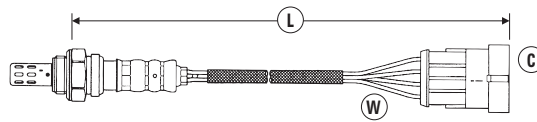

OXYGEN SENSOR APPLICATIONS

- Ⓜ = Number of Wires
- Ⓒ = Connector Type (see page 173-192)
- Ⓛ = Length of Sensor and lead (mm)

LITRE/MODEL	TYPE	ENGINE	CHASSIS INFO	GENERAL INFO	DATE	SENSOR POSITION	Ⓜ	Ⓒ	Ⓛ	NTK PART NO.	STOCK NO.
HYUNDAI (CONTINUED)											
Getz											
1.4i	TB	G4EE			10/05→05/09	Front	4	30	317	OZA692-EE3	90401
1.5 16V CRDi		D4FA			08/05→10/06	Front	5	174	800	UAR9000-EE003	90392
1.5 16V CRDi		D4FA			11/06→01/11	Front	5	174	400	UAR9000-EE009	91780
1.6i	TB	G4ED-G			09/02→10/06	Front	4	30	317	OZA692-EE3	90401
1.6i	TB	G4ED-G			11/06→	Front	4	30	300	OZA723-EE5	96284
H 100											
2.4i		G4CS			07/93→	Front	1	8	550	OZA25-KH3	1969
i20											
1.1 12V CRDi		D3FA			12/14→	Front	5	174	400	UAR9000-EE009	91780
1.4 16V CRDi		D4FC			01/09→12/12	Front	5	174	400	UAR9000-EE009	91780
i30											
1.6 16V CRDi		D4FB			09/07→	Front	5	174	400	UAR9000-EE009	91780
2.0i	DC51	G4GC			06/07→	Rear	4	31	220	OZA723-EE4	92366
2.0 16V CRDi VGT		D4EA			09/07→12/10	Front	5	174	800	UAR9000-EE003	90392
i40											
1.7 16V CRDi		D4FD			12/11→	Front	5	174	400	UAR9000-EE009	91780
2.0i 16V		G4NC			07/11→12/12	Front	5	174	800	UAR9000-EE004	90357
i800											
2.5 CRDi		D4CB			06/08→05/14	Front	5	174	300	UAR9000-EE009	91780
ix35											
1.7 16V CRDi		D4FD			09/10→08/16	Front	5	174	400	UAR9000-EE009	91780
2.0 16V CRDi VGT		D4HA			01/10→08/16	Front	5	174	300	UAR9000-EE007	93195
Lantra											
1.5i		G15B			10/90→04/95	Front	1	8	550	OZA25-KH3	1969
1.6i	DN4	G4ED			06/00→07/03	Rear	4	30	300	OZA723-EE5	96284
1.8i	DN4	G4BB			06/00→07/03	Rear	4	30	300	OZA723-EE5	96284
2.0i	DN4	G4EC			06/00→07/03	Rear	4	30	300	OZA723-EE5	96284
Matrix											
1.5 16V CRDi VGT		D4FA			07/07→03/11	Front	5	174	300	UAR9000-EE007	93195
1.6i	FC	G4ED-G			10/01→03/11	Front	4	31	220	OZA723-EE4	92366
1.8i	FC	G4GB-G			10/01→03/08	Rear	4	30	317	OZA692-EE3	90401
Pony											
1.3i		G4EH			04/89→07/94	Front	1	8	550	OZA25-KH3	1969
1.3i		G4EH			07/94→07/99	Front	3	79	265	OZA446-E56	0461
1.5i		G15B			04/89→07/94	Front	1	8	550	OZA25-KH3	1969
Santa Fe											
2.2 16V CRDi VGT		D4EB			04/06→12/10	Front	5	174	800	UAR9000-EE003	90392
2.2 16V CRDi VGT		D4HB			01/10→05/13	Front	5	174	300	UAR9000-EE007	93195
2.4 16V	CM	G4KC			01/09→	Front	5	91	450	UAA0001-HD001	95449
2.4 16V	DM	G4KC			09/12→	Front	5	91	450	UAA0001-HD001	95449
2.7i V6	KM	G6BA		Left Hand Sensor	03/01→05/06	Front	4	139	310	OZA588-KH3	1348
S-Coupe											
1.5i		4G62			06/88→06/93	Front	1	8	550	OZA25-KH3	1969
1.5i		Alpha G4EK			07/92→06/93	Front	3	19	975	OZA721-EE21	92497
1.5i		G4EK			08/92→12/94	Front	3	79	265	OZA446-E56	0461
1.5i GT Turbo		Alpha G4EK-TC			04/91→06/93	Front	3	19	975	OZA721-EE21	92497
Sonata											
1.8i		4G62			06/88→06/93	Front	1	8	650	OZA25-KH1	1940
2.0i		4G63			06/88→06/93	Front	1	8	650	OZA25-KH1	1940
2.0 16V CRDi VGT		D4EA			09/09→03/11	Front	5	174	800	UAR9000-EE003	90392
2.4i		4G64			01/89→10/93	Front	1	8	650	OZA25-KH1	1940
Trajet											
2.0i	FO	G4JP-G			09/99→01/04	Front	4	102	567	OZA341-KH2	0368
2.0i CVVT	FO	G4GC-G			06/04→12/07	Rear	4	30	317	OZA692-EE3	90401
2.7i V6	KM	G6BA			01/01→09/04	Front	4	139	310	OZA588-KH3	1348

Sensor Position is listed as either FRONT (regulating) for pre-catalyst or REAR (diagnostic) for post-catalyst installation