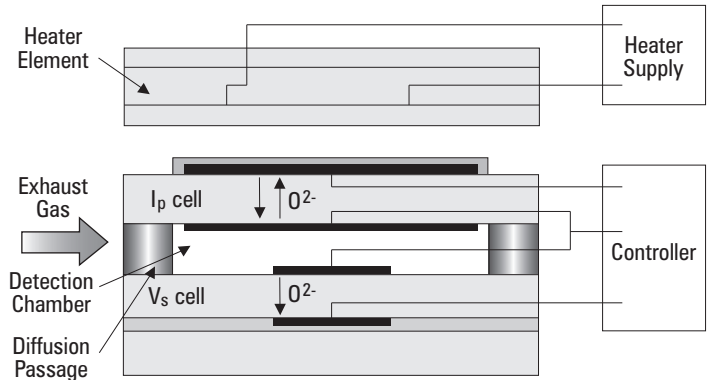

OXYGEN (LAMBDA) SENSOR TECHNICAL INFORMATION

ZFAS-U TYPE (Air/Fuel Sensor)

Also known as a UEGO, wide band or linear sensor, the easiest way to identify this type of NTK sensor (apart from the part number) is by the number of lead wires - they usually require at least five and are always heated types. The sensor is layered constructed with two ceramic substrate components, a Zirconia detection element and an Alumina heating element. No external reference air is required as the sensor generates its own. The detecting cavity is exposed to exhaust gas through a gas diffusion layer.

Put *very* simply the sensor tries to maintain a stoichiometric air/fuel ratio in the detection chamber by pumping oxygen in or out of the chamber. The value of the pumping current required to achieve this corresponds to the air fuel ratio of the exhaust gas. Not only does this type of sensor have an extended window of measurement and can be used successfully where lean burn strategy is employed, it also provides exceptional accuracy around the stoichiometric point which is useful in the quest for emission reduction. This type of sensor will also be used in conjunction with diesel engines as they operate with an excess air factor.