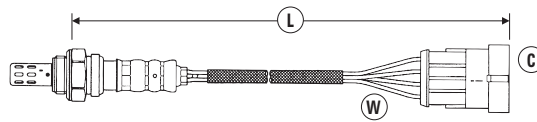

OXYGEN SENSOR APPLICATIONS

- Ⓜ = Number of Wires
- Ⓒ = Connector Type (see page 173-192)
- Ⓛ = Length of Sensor and lead (mm)