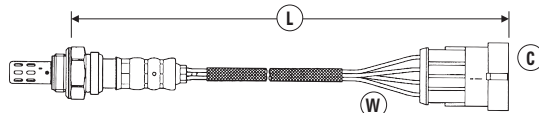

OXYGEN SENSOR APPLICATIONS

- Ⓢ = Number of Wires
- Ⓒ = Connector Type (see page 173-192)
- Ⓛ = Length of Sensor and lead (mm)