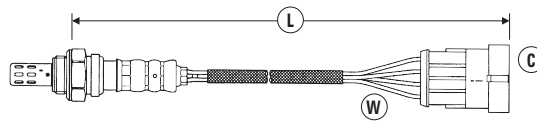

OXYGEN SENSOR APPLICATIONS

- ⊖ = Number of Wires
- ⊕ = Connector Type (see page 173-192)
- Ⓛ = Length of Sensor and lead (mm)