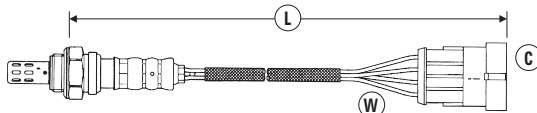

OXYGEN SENSOR APPLICATIONS

(W) = Number of Wires
(C) = Connector Type (see page 173-192)
(L) = Length of Sensor and lead (mm)