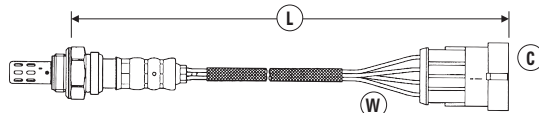

OXYGEN SENSOR APPLICATIONS

W = Number of Wires
C = Connector Type (see page 173-192)
L = Length of Sensor and lead (mm)