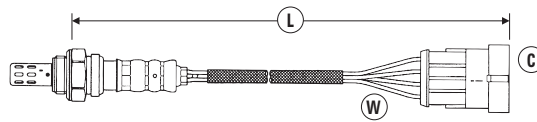

OXYGEN SENSOR APPLICATIONS

- ⊙ = Number of Wires
- ⊙ = Connector Type (see page 173-192)
- ⊙ = Length of Sensor and lead (mm)