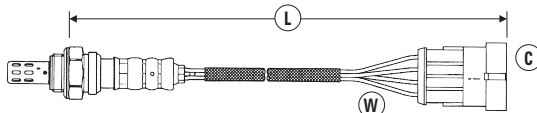

OXYGEN SENSOR APPLICATIONS

W = Number of Wires
C = Connector Type (see page 173-192)
L = Length of Sensor and lead (mm)

LITRE/MODEL	TYPE	ENGINE	CHASSIS INFO	GENERAL INFO	DATE	SENSOR POSITION	W	C	L	NTK PART NO.	STOCK NO.
FORD (CONTINUED)											
S-Max											
1.6 EcoBoost		JTWA, JTWB			09/10→04/16	Front	5	174	500	UAR9000-EE014	95436
1.6 8V Diesel		T1WA			02/11→	Front	5	98	437	UAA0004-PS002	92043
2.0 16V		AOWA, AOWB			05/06→03/12	Front	4	32	415	OZA659-EE92	90395
2.0 SCTi EcoBoost 203		TNWA, TNWB			03/10→	Front	4	32	415	OZA659-EE92	90395
2.0 TDCi		TYWA			02/10→03/11	Front	5	174	600	UAR9000-EE015	95685
2.3		SEWA			11/07→12/10	Front	4	32	415	OZA659-EE92	90395
Sport Ka											
1.6i		CDRA, CDRB, CDC/C			05/03→12/06	Front	4	32	372	OZA488-SZ1	1766
1.6i		CDRA, CDRB, CDC/C			01/07→07/08	Front	4	32	372	OZA519-SZ3	1341
1.6i		CDRA, CDRB, CDC/C			05/03→07/08	Rear	4	32	300	OZA341-SZ3	0039
Street Ka											
1.6i		CDRA, CDRB, CDC/C			02/03→08/06	Front	4	32	372	OZA488-SZ1	1766
1.6i		CDRA, CDRB, CDC/C			02/03→08/06	Rear	4	32	300	OZA341-SZ3	0039
Transit											
2.0		N6T			10/88→09/91	Front	3	25	271	OZA446-E46	0139
2.0i FT80-FT190		NCA			04/93→10/94	Front	4	27	570	OZA448-E41	0260
2.0i FT80-FT190		NSF / NSG SEFI			08/94→07/00	Front	4	27	370	OZA659-EE44	1638