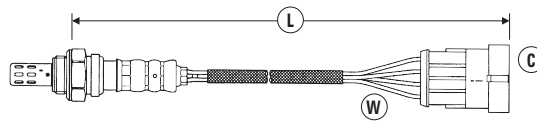

OXYGEN SENSOR APPLICATIONS

W = Number of Wires
C = Connector Type (see page 173-192)
L = Length of Sensor and lead (mm)

LITRE/MODEL	TYPE	ENGINE	CHASSIS INFO	GENERAL INFO	DATE	SENSOR POSITION	W	C	L	NTK PART NO.	STOCK NO.
NISSAN (CONTINUED)											
Vanette											
1.6i 16V	HC23	GA16DE		Flange Type	07/92→	Front	4	34	300	OZA384-E39	0473
2.4i	GC22	Z24i			09/86→09/87	Front	1	3	170	OZA401-E50	0131
2.4i	GC22	Z24i			09/87→	Front	1	3	200	OZA401-E51	0142
X-Trail											
2.0i	T30	QR20DE			10/01→12/07	Front	4	70	271	OZA544-N7	6497
2.0i	T30	QR20DE			10/01→12/07	Rear	4	88	471	OZA554-N5	96918
2.0i	T31	M9R, M9R760			06/07→03/15	Front	5	174	500	UAR9000-EE008	91299
2.0i	T31	MR20DE			06/07→12/09	Front	4	31	371	OZA603-N4	1888
2.0i	T31	MR20DE			06/07→12/09	Rear	4	31	271	OZA603-N8	94773
2.5i	T30	QR25DE			12/02→02/07	Front	4	70	271	OZA544-N7	6497
2.5i	T30	QR25DE			12/02→02/07	Rear	4	88	471	OZA554-N5	96918