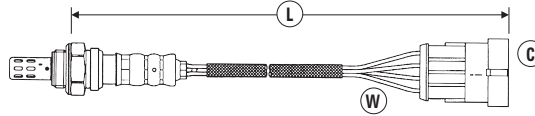

OXYGEN SENSOR APPLICATIONS

(W) = Number of Wires
(C) = Connector Type (see page 173-192)
(L) = Length of Sensor and lead (mm)