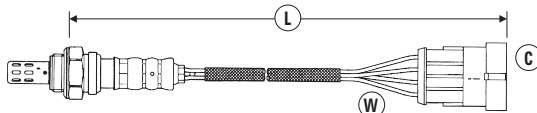

OXYGEN SENSOR APPLICATIONS

W = Number of Wires
C = Connector Type (see page 173-192)
L = Length of Sensor and lead (mm)

LITRE/MODEL	TYPE	ENGINE	CHASSIS INFO	GENERAL INFO	DATE	SENSOR POSITION	W	C	L	NTK PART NO.	STOCK NO.
MG (CONTINUED)											
ZT											
2.5i V6 24V ZT190		KV6 25K4F			06/01→12/07	Front	4	75	620	OZA341-RV2	0429
2.5i V6 24V ZT190		KV6 25K4F			06/01→12/07	Rear	4	75	620	OZA341-RV2	0429
4.6i V8 ZT260		46F2F			09/03→12/07	Front	4	32	271	OZA488-D1	0403
4.6i V8 ZT260		46F2F			09/03→12/07	Rear	4	32	271	OZA381-D2	0451

MINI											
MINI											
1.4 One	R56	N12 B14A			03/07→08/10	Front	5	174	300	UAR9000-EE007	93195
1.4 One	R56	N12 B14A			03/07→08/10	Rear	4	82	446	OZA628-U3	96375
1.6 One	R50/R52	W10 B16A			04/01→10/06	Front	4	75	620	OZA495-RV1	0043
1.6 One	R50/R52	W10 B16A			04/01→10/06	Rear	4	75	620	OZA495-RV1	0043
1.6 Cooper	R55/R56	N12 B16A			08/06→12/16	Front	5	174	300	UAR9000-EE007	93195
1.6 Cooper	R55/R56/R57	N12 B16A			08/06→12/16	Rear	4	82	446	OZA628-U3	96375
1.6 Cooper	R50/R52	W10 B16A			04/01→10/06	Front	4	75	620	OZA495-RV1	0043
1.6 Cooper	R50/R52	W10 B16A			04/01→10/06	Rear	4	75	620	OZA495-RV1	0043
1.6 Cooper S, Clubman Cooper S, Works	R56/R57	N14 B16A, N14 B16AB, N14 B16C			08/06→12/13	Front	5	174	700	UAR9000-EE006	95793
1.6 Cooper S, Clubman Cooper S, Works	R56/R57/R58	N14 B16A, N14 B16AB, N14 B16C			08/06→12/13	Rear	4	82	446	OZA628-U3	96375
1.6 Cooper S	R52/R53	W11B16A Supercharged			05/02→10/06	Front	4	75	620	OZA495-RV1	0043
1.6 Cooper S	R52/R53	W11B16A Supercharged			05/02→10/06	Rear	4	75	620	OZA495-RV1	0043
Clubman											
1.4 One	R55	N12 B14A			03/09→08/10	Front	5	174	300	UAR9000-EE007	93195
1.4 One	R55	N12 B14A			03/09→08/10	Rear	4	82	446	OZA628-U3	96375
1.6 One	R55	N14 B16, N16 B16A			01/10→09/15	Rear	4	82	446	OZA628-U3	96375
1.6 Cooper	R55	N12 B16, N12 B16A			11/07→09/15	Rear	4	82	446	OZA628-U3	96375
1.6 Cooper S & Works	R55	N14 B16, N14 B16A			11/07→09/15	Rear	4	82	446	OZA628-U3	96375
Countryman											
1.6 One & Cooper	R60	N12 B16, N12 B16A, N16 B16, N16 B16A			09/10→	Rear	4	82	446	OZA628-U3	96375
1.6 Cooper S & Works	R60	N14 B16, N14 B16A			09/10→	Rear	4	82	446	OZA628-U3	96375
Coupe											
1.6 Cooper	R58	N12 B16, N12 B16A			09/11→	Rear	4	82	446	OZA628-U3	96375
1.6 Cooper S	R58	N18 B16, N18 B16A			09/11→	Rear	4	82	446	OZA628-U3	96375
1.6 Cooper S Works	R58	N14 B16, N14 B16A			09/11→	Rear	4	82	446	OZA628-U3	96375
Paceman											
1.6 Cooper	R61	N16 B16, N16 B16A			12/12→	Rear	4	82	446	OZA628-U3	96375
1.6 Cooper S & Works	R61	N16 B16, N16 B16A			12/12→	Rear	4	82	446	OZA628-U3	96375
Roadster											
1.6 Cooper	R59	N12 B16, N12 B16A			02/12→	Rear	4	82	446	OZA628-U3	96375
1.6 Cooper S & Works	R59	N14 B16, N14 B16A			02/12→	Rear	4	82	446	OZA628-U3	96375