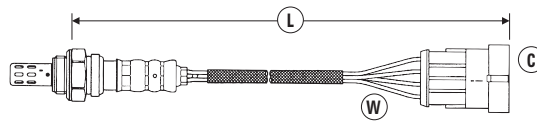

OXYGEN SENSOR APPLICATIONS

- Ⓢ = Number of Wires
- Ⓒ = Connector Type (see page 173-192)
- Ⓛ = Length of Sensor and lead (mm)

LITRE/MODEL	TYPE	ENGINE	CHASSIS INFO	GENERAL INFO	DATE	SENSOR POSITION	Ⓢ	Ⓒ	Ⓛ	NTK PART NO.	STOCK NO.
JAGUAR (CONTINUED)											
XJ6 XJ40 (1986→1994)											
2.9i		AJ6 SOHC	Incl. Sovereign		08/86→08/90	Front	3	19	975	OZA721-EE21	92497
3.2i		AJ6	Incl. Sovereign		10/90→09/94	Front	3	19	975	OZA721-EE21	92497
3.6i		AJ6	Incl. Sovereign		10/86→08/89	Front	3	19	975	OZA721-EE21	92497
4.0i		AJ6	Incl. Sovereign		09/89→09/94	Front	3	19	895	OZA446-E4	1877
XJS											
3.6i		AJ6			10/86→12/88	Front	3	19	975	OZA721-EE21	92497
4.0i		AJ6			05/91→09/94	Front	3	19	975	OZA721-EE21	92497
4.0i		AJ6		Titania Sensor	01/94→	Front	4	56	730	OTD3J-5B1	0464
5.3i		V12 HE			07/81→12/87	Front	3	19	975	OZA721-EE21	92497
6.0i		V12			05/93→	Front	3	19	1215	OZA721-EE20	94650

JEEP											
Cherokee											
2.5i	XJ	EPE			03/91→12/96	Front	4	114	590	OZA28-C3	6380
2.5i	XJ	EPE			01/96→12/96	Rear	4	115	457	OZA694-EE2	90539
4.0i	XJ	AMC 242 L6 184bhp			03/91→12/96	Front	4	114	590	OZA28-C3	6380
4.0i	XJ	ERH			01/95→12/97	Rear	4	36	1075	OZA527-E36	1993
4.0i	XJ	ERH			01/98→09/01	Rear	4	115	457	OZA694-EE2	90539
Commander											
3.7i V6				Left & Right Hand Sensor	02/06→	Front	4	118	300	OZA623-C1	6397
3.7i V6				Left & Right Hand Sensor	02/06→	Rear	4	89	425	OZA571-C2	6384
5.7i V8		EZB		Left & Right Hand Sensor	02/06→	Front	4	118	300	OZA623-C1	6397
5.7i V8		EZB		Left & Right Hand Sensor	02/06→	Rear	4	89	425	OZA571-C2	6384
Grand Cherokee											
3.7i V6		EKG		Left & Right Hand Sensor	04/05→	Front	4	118	300	OZA623-C1	6397
3.7i V6		EKG		Left & Right Hand Sensor	04/05→	Rear	4	89	425	OZA571-C2	6384
4.0i		ERH			01/95→12/97	Rear	4	36	1075	OZA527-E36	1993
4.0i		ERH			01/98→07/05	Rear	4	115	457	OZA694-EE2	90539
5.2i V8	ZJ	LA 318 OHV			09/92→01/97	Rear	4	36	1075	OZA527-E36	1993
5.2i V8	ZJ	LA 318 OHV			03/93→12/95	Front	4	114	590	OZA28-C3	6380
5.2i V8	ZJ	LA 318 OHV			03/93→12/95	Rear	4	114	590	OZA28-C3	6380
5.7i V8		EZB		Left & Right Hand Sensor	04/05→07/07	Front	4	118	300	OZA623-C1	6397
5.7i V8		EZB		Left & Right Hand Sensor	04/05→07/07	Rear	4	89	425	OZA571-C2	6384
Renegade											
1.4 16V	4WD, FWD	55263624			01/12→	Rear	4	104	310	OZA629-A9	95508
Wrangler											
2.5i	YJ	AMC 150 L4			03/91→12/95	Front	4	114	590	OZA28-C3	6380
4.0i	YJ	AMC 242 L6			03/91→12/95	Front	4	114	590	OZA28-C3	6380
4.0i		S01			06/05→12/05	Front	4	89	425	OZA571-C2	6384
4.0i		S01			06/05→	Rear	4	89	425	OZA571-C2	6384
4.0i		S01		Left Hand Sensor	01/06→	Front	4	119	457	OZA623-C2	6400
4.0i		S01		Right Hand Sensor	01/06→	Front	4	118	300	OZA623-C1	6397

KIA											
Carens											
1.6 16V CRDi		D4FB			06/10→12/13	Front	5	174	400	UAR9000-EE009	91780
1.7 16V CRDi		D4FD			07/15→	Front	5	174	400	UAR9000-EE009	91780
2.0i	FJ	G4GC			04/05→12/06	Front	4	30	317	OZA692-EE3	90401
2.0 16V CRDi VGT		D4EA			10/02→	Front	5	174	800	UAR9000-EE003	90392
Ceed											
1.4 16V CRDi		D4FC			08/15→	Front	5	174	400	UAR9000-EE009	91780
2.0i		G4GC			11/06→	Front	4	31	220	OZA723-EE4	92366
2.0i	FJ	G4GC			04/05→	Rear	4	30	300	OZA723-EE5	96284

Sensor Position is listed as either FRONT (regulating) for pre-catalyst or REAR (diagnostic) for post-catalyst installation