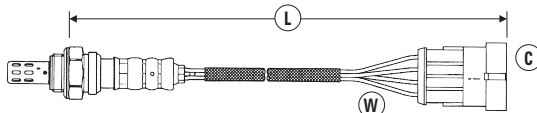

OXYGEN SENSOR APPLICATIONS

Ⓜ = Number of Wires
Ⓢ = Connector Type (see page 173-192)
Ⓛ = Length of Sensor and lead (mm)

LITRE/MODEL	TYPE	ENGINE	CHASSIS INFO	GENERAL INFO	DATE	SENSOR POSITION	Ⓜ	Ⓢ	Ⓛ	NTK PART NO.	STOCK NO.
RENAULT (CONTINUED)											
Traffic (1981→2000)											
2.2i	JL/FL	J7T 600			07/94→10/98	Front	3	14	288	OZA55-R1	1878
2.2i	JL/FL	J7T 780			03/96→	Front	1	3	472	OZA401-E2	1802
Traffic (2001→2010)											
2.0i	JL/FL	F4R 720			05/01→12/08	Front	4	67	450	OZA660-EE21	5719
2.0i	JL/FL	F4R 720			05/01→12/08	Rear	4	67	450	OZA660-EE21	5719
2.0i 16V	JL/FL	F4R 720			05/01→12/08	Front	4	67	455	OZA659-EE6	0380
2.0i 16V	JL/FL	F4R 722			05/01→12/08	Rear	4	67	450	OZA660-EE21	5719
2.0i 16V dCi		M9R692, M9R780, M9R782, M9R786			09/06→12/10	Front	5	174	500	UAR9000-EE008	91299
Traffic (2010→2015)											
2.5i 16V dCi		G9U630			05/10→05/15	Front	5	174	500	UAR9000-EE008	91299
Traffic (2014→)											
1.6 dCi	X82	R9M 450 / 452			08/14→	Front	5	174	400	UAR9000-EE009	91780
Twingo											
1.2 16V		D4F 772			10/09→	Front	4	101	424	OZA603-R5	94353
1.2 16V		D4F 772			10/09→	Rear	4	101	424	OZA603-R5	94353
1.2 8V		D7F 800			01/08→	Rear	4	101	500	OZA683-EE30	93989
1.2 16V		D4F 780 / 782			04/07→	Front	4	101	425	OZA683-EE28	91279
1.2 16V		D4F 780 / 782			04/07→	Rear	4	101	425	OZA683-EE28	91279
Vel Satis											
2.0i 16V Turbo	BJ0	F4R 762 / 763			11/02→08/05	Front	4	67	330	OZA659-EE13	0387
2.0i 16V Turbo	BJ0	F4R 762 / 763			11/02→08/05	Rear	4	67	330	OZA659-EE13	0387
3.5i V6 24V		V4Y-701			11/02→08/05	Front	4	70	371	OZA544-N8	1804
3.5i V6 24V		V4Y-701			11/02→08/05	Rear	4	88	500	OZA544-R1	1857
Wind											
1.2 16V		D4F780			02/11→12/12	Front	4	101	425	OZA683-EE28	91279
1.2 16V		D4F780			02/11→12/12	Rear	4	101	425	OZA683-EE28	91279