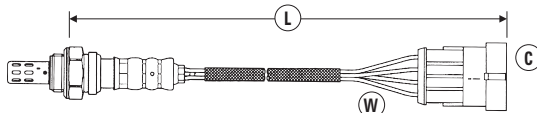

OXYGEN SENSOR APPLICATIONS

- Ⓜ = Number of Wires
- Ⓒ = Connector Type (see page 173-192)
- Ⓛ = Length of Sensor and lead (mm)