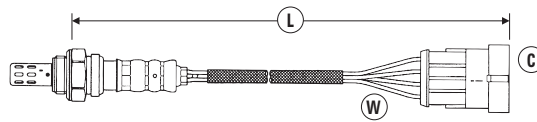

OXYGEN SENSOR APPLICATIONS

- Ⓜ = Number of Wires
- Ⓒ = Connector Type (see page 173-192)
- Ⓛ = Length of Sensor and lead (mm)

LITRE/MODEL	TYPE	ENGINE	CHASSIS INFO	GENERAL INFO	DATE	SENSOR POSITION	Ⓜ	Ⓒ	Ⓛ	NTK PART NO.	STOCK NO.
CITROEN (CONTINUED)											
ZX											
1.6i		B4A, BDY	Build Code 5538 →		01/92 →	Front	4	58	1470	OZA527-E3	0201
1.6i		BFZ	Build Code →6748		07/93 →04/95	Front	4	58	1470	OZA527-E3	0201
1.6i		BDY <XU5M>, BFZ <XU5JP>	Build Code 6749 →		05/95 →10/97	Front	4	111	1230	OZA660-EE24	5739
1.6i		BFZ	Build Code 6749 →		05/95 →	Front	4	49	1220	OZA527-E17	0445
1.6i		NFZ, PRC <TU5JP>			02/96 →	Front	4	73	370	OZA527-E29	0488
1.8i		L6A, LFZ <XU7JP>	Build Code →6748	Twin Plug Connector	07/92 →04/95	Front	4	58	1470	OZA527-E3	0201
1.8i		L6A, LFZ <XU7JP>	Build Code 6749 →	Single Plug Connector	05/95 →10/97	Front	4	49	1220	OZA527-E17	0445
1.8i		L6A, LFZ <XU7JP>	Incl. Estate. Build Code 6749 →	Single Plug Connector	05/95 →10/97	Front	4	111	1230	OZA660-EE24	5739
1.8i 16V		LFY <XU7JP4>	Incl. Estate		09/96 →06/97	Front	4	111	1230	OZA660-EE24	5739
1.9i		D6E, DFY, DKZ	Build Code →6748		03/91 →04/95	Front	4	58	1470	OZA527-E3	0201
1.9i		D6E, DFY, DKZ	Build Code 6749 →		05/95 →10/97	Front	4	49	1220	OZA527-E17	0445
1.9i		DKZ <XU9JA>	Build Code 6749 →		05/95 →10/97	Front	4	111	1230	OZA660-EE24	5739
2.0i		R6D, RFX	Build Code →6748		07/92 →04/95	Front	4	58	1470	OZA527-E3	0201
2.0i		R6D, RFX	Build Code 6749 →		05/95 →10/97	Front	4	49	1220	OZA527-E17	0445
2.0i		RFX <XU10J2C>	Build Code 6749 →		05/95 →10/97	Front	4	111	1230	OZA660-EE24	5739
2.0i 16V		RFT, RFY	Build Code →6748		07/92 →04/95	Front	4	58	1470	OZA527-E3	0201
2.0i 16V		RFT <XU10J4/Z>, RFS <XU10J4RS>	Build Code 6749 →		05/95 →10/97	Front	4	111	1230	OZA660-EE24	5739
2.0i 16V		RFT, RFY	Build Code 6749 →		05/95 →10/97	Front	4	49	1220	OZA527-E17	0445

DACIA											
Duster											
1.2 TCe 125		H5FT			10/13 →	Front	4	101	425	OZA723-EE35	93723
1.6		K4M606			12/12 →04/16	Rear	4	101	434	OZA603-R2	0013
Logan (2013 →)											
0.9 Tce		H4B400		Incl. Estate	04/13 →	Front	4	101	425	OZA723-EE35	93723
1.2 75		D4F732			04/13-04/16	Front	4	101	424	OZA603-R5	94353
1.2 75		D4F732			04/13-04/16	Rear	4	101	424	OZA603-R5	94353
Sandero (2012 →)											
0.9 Tce		H4B400		Incl. Estate	12/12 →	Front	4	101	425	OZA723-EE35	93723
1.2 75		D4F732			04/13-04/16	Front	4	101	424	OZA603-R5	94353
1.2 75		D4F732			04/13-04/16	Rear	4	101	424	OZA603-R5	94353