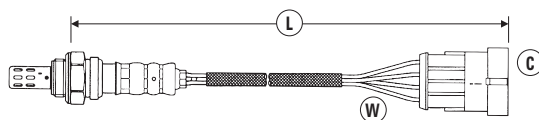

OXYGEN SENSOR APPLICATIONS

1. **W** = Number of Wires
   C = Connector Type (see page 173-192)
   L = Length of Sensor and lead (mm)