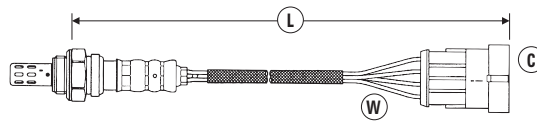

OXYGEN SENSOR APPLICATIONS

W = Number of Wires
C = Connector Type (see page 173-192)
L = Length of Sensor and lead (mm)