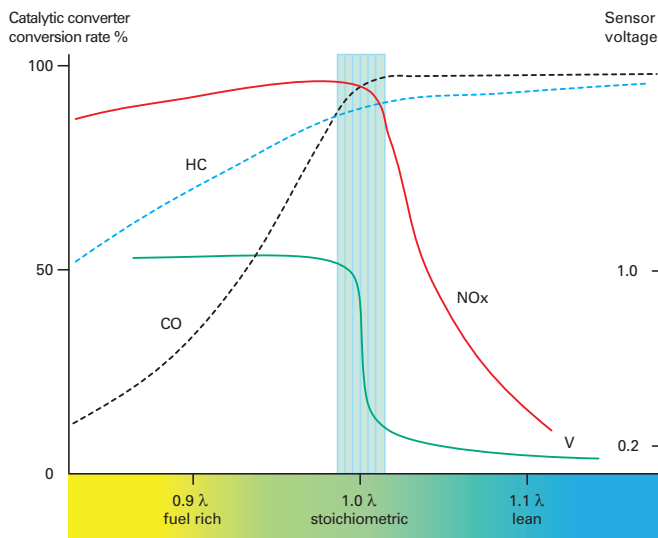

OXYGEN (LAMBDA) SENSOR TECHNICAL INFORMATION

A relatively small but increasing number of vehicles now use sensor types that can precisely measure the air/fuel ratio over a large range of fuel rich and fuel lean conditions. These sensors are called UEGO (Universal Exhaust Gas Oxygen) sensors, wideband, broadband or linear types.

ZIRCONIA BINARY TYPE

Under the metal protective end of the sensor there is a hollow thimble shaped ceramic body made from zirconium dioxide. The protective metal shell has specially designed holes to allow the exhaust gases to come into contact with the outside of the ceramic element. Both sides of this ceramic element are coated with a thin micro porous layer of platinum. These layers are the electrodes that carry the sensors signal to the wire cables. Over the outside electrode a thin additional layer of porous ceramic is added to protect the platinum from erosion by the exhaust gases. The inside of the thimble is hollow and is used to hold ambient air as a reference gas.

At temperatures in excess of 300°C the zirconia element possesses a property that causes a transfer of oxygen ions. This movement creates a voltage. The greater the difference of oxygen concentration between the exhaust gas and the ambient reference air in the centre of sensor thimble the higher the voltage produced. The voltage produced in the fuel lean position should be approximately 0.1 volt and in the fuel rich position approximately 0.9 volt. The very useful part of this function is that at around the stoichiometric point there is a relatively large change in voltage. This allows the sensor to keep the engine emissions within strict limits by constantly bringing the fuelling system back from a fuel lean or fuel rich position to retain the stoichiometric mixture. The time taken to switch from fuel lean to fuel rich is approximately 300 milliseconds.

Because this switching process will not occur until the sensor is up to working temperature there is a period of time after starting the engine during which the fuelling system is not being controlled as strictly as we would like. This could mean an increase in unwanted emissions. To combat this delay heated exhaust gas oxygen (HEGO) sensors are used. These sensors have a heating element installed in the centre of the thimble, which rapidly brings the sensor up to temperature, and therefore strict fuelling control can start very quickly. During periods of idling exhaust gas temperature can drop significantly; heated sensors ensure that this drop in temperature does not affect the stable operation of the sensor.

TITANIA TYPE

Externally these sensors look similar to the zirconia type however the sensor body may be generally smaller. These sensors do not generate a voltage as in the zirconia type but the electrical resistance of the titania changes in relation to the oxygen content of the exhaust gas. If there is a surplus of oxygen in the exhaust gas (fuel lean) the element resistance rises and as the concentration of oxygen decreases (becoming fuel rich) the resistance falls. In a similar way to the zirconia sensors there is a large change in voltage when the stoichiometric point is reached the titania sensor element has a large change in resistance at the stoichiometric point. As there is no need for a pocket of air as a reference gas and due to certain other design differences the sensor can be smaller, stronger and have a faster reaction time. The control system for this type of sensor is very different to that used for the zirconia type. All titania type sensors have internal heating elements.