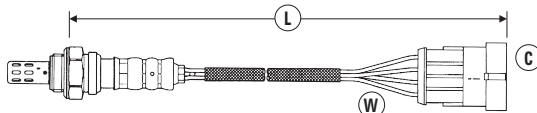

OXYGEN SENSOR APPLICATIONS

W = Number of Wires
C = Connector Type (see page 173-192)
L = Length of Sensor and lead (mm)

LITRE/MODEL	TYPE	ENGINE	CHASSIS INFO	GENERAL INFO	DATE	SENSOR POSITION	W	C	L	NTK PART NO.	STOCK NO.
KIA (CONTINUED)											
Cerato											
1.6 16V CRDi		D4FB			04/06→08/07	Front	5	174	300	UAR9000-EE007	93195
1.6i		G4ED			09/04→08/07	Front	4	30	317	OZA692-EE3	90401
2.0i		G4GC			09/04→08/07	Front	4	31	220	OZA723-EE4	92366
2.0i		G4GC			09/04→08/07	Rear	4	30	317	OZA692-EE3	90401
Magentis											
2.0 16V CRDi VGT		D4EA			06/06→12/12	Front	5	174	800	UAR9000-EE003	90392
Optima											
1.7 16V CRDi		D4FD			12/11→	Front	5	174	400	UAR9000-EE009	91780
Pro Ceed											
2.0i		G4GC			11/06→	Front	4	31	220	OZA723-EE4	92366
Rio											
1.3i		A3E			07/01→10/05	Front	4	31	232	OZA517-K4	1338
1.3i		A3E			07/01→10/05	Rear	4	31	302	OZA517-K5	1339
1.4i		G4EE			09/05→12/11	Front	4	30	317	OZA692-EE3	90401
1.5i		A5D			07/01→09/03	Front	4	31	232	OZA517-K4	1338
1.5i		A5D			07/01→09/03	Rear	4	31	302	OZA517-K5	1339
1.5 16V CRDi		D4FA			07/05→12/06	Front	5	174	400	UAR9000-EE009	91780
1.6i		G4ED			02/08→03/10	Front	4	30	317	OZA692-EE3	90401
Sedona											
2.2 16V CRDi		D4HB			08/09→03/13	Front	5	174	300	UAR9000-EE007	93195
Shuma											
1.6i		B4ZE			04/01→06/05	Front	4	31	205	OZA457-EE29	96475
1.6i		B4ZE			04/01→06/05	Rear	4	31	420	OZA457-EE30	90230
1.8i		T8D			05/01→06/05	Front	4	31	205	OZA457-EE29	96475
1.8i		T8D			05/01→06/05	Rear	4	31	420	OZA457-EE30	90230
Sorento											
2.2 16V CRDi		D4HA, D4HB			01/10→	Front	5	174	300	UAR9000-EE007	93195
2.4 16V	XM	G4KE			11/09→03/11	Front	5	91	450	UAA0001-HD001	95449
2.4 16V	XM	G4KJ			10/12→	Front	5	91	450	UAA0001-HD001	95449
2.5 16V CRDi		D4CB			12/04→	Front	5	174	400	UAR9000-EE009	91780
3.5i	JC	G6CU, G6JY		Left & Right Hand Sensor	05/03→01/07	Front	4	102	357	OZA532-KH3	1344
Soul											
1.6 16V CRDi		D4FB			02/09→	Front	5	174	400	UAR9000-EE009	91780
Sportage											
1.7 16V CRDi		D4FD			01/16→	Front	5	174	400	UAR9000-EE009	91780
2.0i	JE	G4GC			12/04→12/10	Front	4	31	220	OZA723-EE4	92366
2.0i	JE	G4GC			12/04→12/10	Rear	4	30	317	OZA692-EE3	90401
2.0i	FJ	G4KD			01/09→09/14	Rear	4	30	300	OZA723-EE5	96284
2.0 16V CRDi VGT		D4EA			12/04→01/06	Front	5	174	800	UAR9000-EE003	90392
2.0 16V CRDi		D4HA		Euro 4/5	06/10→	Front	5	174	300	UAR9000-EE007	93195
Venga											
1.6 16V CRDi		D4FB			10/11→	Front	5	174	400	UAR9000-EE009	91780

LAND ROVER											
Defender											
3.5i		V8 EFI		3 wire Titania	09/88→12/98	Front	3	55	521	OTD3G-3A1	0453
4.0i		V8 EFI		3 wire Titania	09/88→12/98	Front	4	43	521	OTD3J-5C1	0475
Discovery I											
2.0 MPI		20T4			06/93→07/97	Front	4	33	390	OZA739-EE15	97043
3.5i		V8 EFI		3 wire Titania	09/88→06/94	Front	3	55	521	OTD3G-3A1	0453
3.9i		V8 EFI		3 wire Titania	07/94→10/98	Front	3	55	521	OTD3G-3A1	0453
3.9i		35D, 36D		4 wire Titania (Black Plug)	07/94→10/98	Front	4	56	460	OTD3J-5A3	0024
Freelander I											
1.8i 16V	LN	K Series 18K4F		→YA999999	10/97→12/00	Front	4	33	590	OZA739-EE13	96722

↑
Sensor Position is listed as either **FRONT** (regulating) for pre-catalyst or **REAR** (diagnostic) for post-catalyst installation