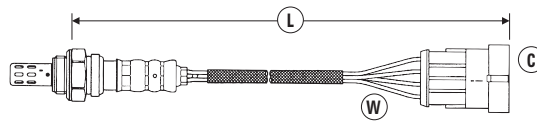

OXYGEN SENSOR APPLICATIONS

- Ⓢ = Number of Wires
- Ⓒ = Connector Type (see page 173-192)
- Ⓛ = Length of Sensor and lead (mm)