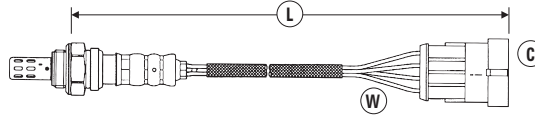

OXYGEN SENSOR APPLICATIONS

W = Number of Wires
C = Connector Type (see page 173-192)
L = Length of Sensor and lead (mm)