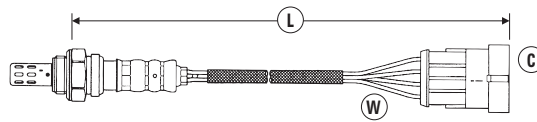

OXYGEN SENSOR APPLICATIONS

- Ⓢ = Number of Wires
- Ⓒ = Connector Type (see page 173-192)
- Ⓛ = Length of Sensor and lead (mm)

LITRE/MODEL	TYPE	ENGINE	CHASSIS INFO	GENERAL INFO	DATE	SENSOR POSITION	Ⓢ	Ⓒ	Ⓛ	NTK PART NO.	STOCK NO.
SKODA (CONTINUED)											
Yeti											
2.0 TDi		CBDB,CEGA,CFHA,CFHC,CFHF,CFJA,CUUA,DFSA			07/09→04/18	Front	5	174	800	UAR9000-EE003	90392

SMART											
Cabrio											
0.6	S10LA1/LD2	M 160 E6AL B03 / B05			03/00→01/04	Front	4	47	295	OZA659-EE42	1629
0.6	S10LA1/LD2	M 160 E6AL B03 / B05			03/00→01/04	Rear	4	47	295	OZA659-EE42	1629
0.7		M160.920			01/03→01/04	Front	4	47	295	OZA659-EE42	1629
0.7		M160.920			01/03→01/04	Rear	4	47	295	OZA659-EE42	1629
City Coupe											
0.6	MCO1	M 160 E6AL B03/B04/B05			07/98→01/04	Front	4	47	295	OZA659-EE42	1629
0.6	MCO1	M 160 E6AL B03/B04/B05			07/98→01/04	Rear	4	47	295	OZA659-EE42	1629
0.7	MCO1	M160E7AL			01/03→01/04	Front	4	47	295	OZA659-EE42	1629
0.7	MCO1	M160E7AL			01/03→01/04	Rear	4	47	295	OZA659-EE42	1629
ForFour											
1.0		3A91 / M134.910			05/05→12/07	Front	4	61	475	OZA723-EE37	92130
1.5		4A91 / M122.950			05/05→12/07	Front	4	61	475	OZA723-EE37	92130
ForTwo (04→07)											
0.7		M160.920, M160.921	Incl. Cabrio/Coupe		01/04→	Front	4	47	295	OZA659-EE42	1629
0.7		M160.920, M160.921	Incl. Cabrio/Coupe		01/04→	Rear	4	47	295	OZA659-EE42	1629
ForTwo (07→12)											
0.8 Cdi		OM660.950, OM660.951	Incl. Cabrio/Coupe		02/09→08/12	Front	5	174	400	UAR9000-EE011	91954
1.0i		M132.910	Incl. Cabrio/Coupe		03/07→	Front	4	89	300	OZA571-GB1	1709
1.0i		M132.910	Incl. Cabrio/Coupe		03/07→	Rear	4	89	300	OZA571-GB1	1709
1.0i Turbo		M132.930	Incl. Cabrio/Coupe	To Chassis : K 447965	09/07→08/12	Front	4	89	300	OZA571-GB1	1709
1.0i Turbo		M132.930	Incl. Cabrio/Coupe	From Chassis : K 348050	02/12→12/15	Front	4	89	461	OZA603-MB16	97132
1.0i Turbo		M132.930	Incl. Cabrio/Coupe	To Chassis : K 447965	09/07→08/12	Rear	4	89	300	OZA571-GB1	1709
1.0i Turbo		M132.930	Incl. Cabrio/Coupe	From Chassis : K 348050	02/12→12/15	Rear	4	89	461	OZA603-MB16	97132
Roadster											
0.7		M160.922, M160E7AL	Incl. Cabrio/Coupe		08/03→	Front	4	47	295	OZA659-EE42	1629
Roadster Brabus											
0.7 Brabus		102bhp Engine	Incl. Cabrio/Coupe		12/03→11/05	Front	4	47	295	OZA659-EE42	1629

SSANGYONG											
Musso											
3.2i 24V		M104.992			01/96→	Front	4	41	750	OZA527-E25	0444

SUBARU											
Forester											
2.0	SF	EJ20			08/97→04/00	Front	4	80	440	OZA743-EE1	97037
2.0 S Turbo	SF	EJ20			06/98→04/01	Rear	4	34	625	OZA668-EE60	90194
2.0 S Turbo	SF	EJ205			04/01→09/02	Rear	4	34	625	OZA668-EE60	90194
2.0 S Turbo	SG	EJ20			09/02→07/05	Rear	4	34	625	OZA668-EE60	90194
2.5	SG	EJ25			12/03→07/05	Rear	4	34	625	OZA668-EE60	90194
2.5 XT	SG	EJ255			11/04→11/06	Rear	4	34	625	OZA668-EE60	90194
Impreza											
1.5i		EL154			01/09→	Front	4	44	577	OZA610-AF1	97983
1.6i		EJ16E / EJ16J	Incl. Coupe/Estate/4WD Model		01/93→07/98	Front	3	80	440	OZA726-EE9	90019
1.8i		EJ18E	Incl. Coupe/Estate/4WD Model		01/93→06/97	Front	3	80	440	OZA726-EE9	90019
2.0i		EJ20E	Incl. Coupe/Estate/4WD Model	Non Turbo Models	08/95→07/98	Front	3	80	440	OZA726-EE9	90019
2.0i	GD, GG	EJ20			12/00→08/05	Rear	4	34	625	OZA668-EE60	90194