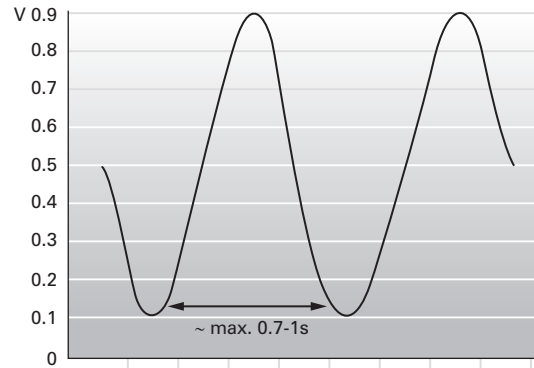

It must be stressed that this testing process does not isolate the sensor from the rest of the vehicle's systems and a fault in another part of the engine, its control system, the exhaust system or fuel used may affect the performance of the sensor. Equipment in off-vehicle testing uses special heated reference gas and is regularly calibrated.

A visual inspection of the protection tube when the sensor has been removed can provide valuable clues about conditions in the combustion chamber.

Lead

Shiny deposits are evidence of lead in the fuel. Lead attacks the precious metal of the sensor element and the catalytic converter. The sensor needs to be replaced. After changing the sensor, care should be taken to use only lead-free fuels.

Soot

Thick soot deposits lead to blockage of the sensor protection tube and have a negative effect on reaction time. Causes can be a mixture that is too fuel-rich or the result of damage to the sensor heater. The sensor must be replaced in all cases.

Oil

Thick white or grey deposits are evidence of the use of fuel additives or that the engine is burning oil. Certain components in the fuel additives and the oil contaminate the sensor element. The cause must be removed and the sensor be replaced by a new sensor.

FOR TITANIA SENSORS

Due to the very different way in which these sensors work and the risk of possible damage to the sensor and associated systems the only test we recommend (other than visual inspection) is to check the heater circuit resistance.

OBD (On Board Diagnostics)

Some vehicles are equipped with these diagnostic systems and stored fault codes can be retrieved from the vehicles electronic memory. These fault codes refer to various components on the vehicle and suggest a fault has occurred with the component or associated components.

Don't forget to consider the reasons why the sensor appears to have failed. It might simply be at the end of its service life but consider other possibilities including a coolant leak into the combustion chamber which can lead to anti-freeze reaching the sensor and contaminating it; the solvents of some additional gasket sealing materials used around the engine can also be detrimental to the sensor. Vibration from an unsecured exhaust will shorten the life of a sensor.