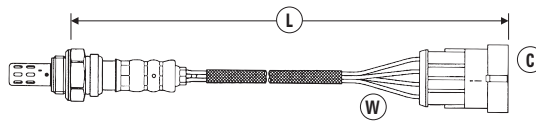

OXYGEN SENSOR APPLICATIONS

W = Number of Wires
C = Connector Type (see page 173-192)
L = Length of Sensor and lead (mm)

LITRE/MODEL	TYPE	ENGINE	CHASSIS INFO	GENERAL INFO	DATE	SENSOR POSITION	W	C	L	NTK PART NO.	STOCK NO.
ALFA ROMEO (CONTINUED)											
Spider											
3.2 V6 24V	916 S	936A6.000		Left Hand Sensor	04/03→02/06	Front	4	40	300	OZA659-EE3	0377
3.2 V6 24V	916 S	936A6.000		Right Hand Sensor	04/03→02/06	Rear	4	40	2315	OZA659-EE59	7904
3.2 V6 24V	916 S	936A6.000		Left Hand Sensor	04/03→02/06	Rear	4	40	2000	OZA659-EE60	7905
Sprint											
1.7i.e.	902 A	305.58			10/87→12/89	Front	3	19	1665	OZA721-EE17	90474

ASTON MARTIN											
DB7											
3.2		AJ6HT			01/96→06/99	Front	4	32	393	OZA201-AM1	0168
3.2		AJ6HT			01/96→06/99	Rear	4	32	393	OZA201-AM2	0179
5.9		AM2			07/99→12/04	Front	4	32	393	OZA488-D2	1757
5.9		AM2			07/99→12/04	Rear	4	32	393	OZA381-D3	0462
DB9											
5.9		AM3	Incl. Volante	Left & Right Hand Sensor	09/04→04/13	Front	4	32	393	OZA488-D2	1757
5.9		AM3	Incl. Volante	Left & Right Hand Sensor	09/04→04/13	Rear	4	32	393	OZA381-D3	0462
Vantage											
4.3 V8		AM6U5			06/05→	Front	4	32	493	OZA488-AM1	0042
4.3 V8		AM6U5			06/05→	Rear	4	32	650	OZA381-AM1	1707
Virage											
5.3		32V V8	Incl. Volante	Weber System	01/89→12/00	Front	3	103	876	OTD5F-3E1	0023

AUDI											
80											
1.6		ABM			01/92→01/96	Front	3	19	710	OZA446-E50	0204
1.6		ADA			06/93→01/96	Front	3	19	975	OZA721-EE21	92497
1.8		JN			08/83→08/86	Front	1	3	472	OZA401-E2	1802
1.8 Quattro		JN			08/85→08/86	Front	3	19	975	OZA721-EE21	92497
1.8		PM			03/88→08/91	Front	1	3	472	OZA401-E2	1802
1.8		PV			08/85→08/86	Front	3	19	975	OZA721-EE21	92497
1.9		SD			09/87→07/88	Front	3	19	975	OZA721-EE21	92497
2.0		3A, 6A, AAD			08/88→07/92	Front	3	19	975	OZA721-EE21	92497
2.0		ABK		Non Catalyst	09/91→01/96	Front	3	19	975	OZA445-E7	0269
2.0		ABK		+ Catalyst	09/91→01/96	Front	3	19	1215	OZA721-EE20	94650
2.0		ABT		Non Catalyst	09/91→01/96	Front	3	19	710	OZA446-E50	0204
2.0		ABT		+ Catalyst	09/91→01/96	Front	3	19	365	OZA446-E12	1805
2.0 Quattro		ABK		Non Catalyst	09/91→01/96	Front	3	19	975	OZA445-E7	0269
2.0		ACE			08/92→01/96	Front	3	19	975	OZA721-EE21	92497
2.1		WE			10/80→08/83	Front	1	3	472	OZA401-E2	1802
2.2 S2 Quattro		ABY			02/93→01/96	Front	3	19	975	OZA721-EE21	92497
2.2 RS2 Quattro		ADU	Avant/Estate		03/94→05/95	Front	3	19	975	OZA721-EE21	92497
2.3		NG			09/91→01/96	Front	3	19	1215	OZA721-EE20	94650
2.6		ABC		Non Catalyst	07/92→01/96	Front	3	19	710	OZA446-E50	0204
2.6		ABC		+ Catalyst	07/92→01/96	Front	3	19	490	OZA446-E11	1898
2.8		AAH			08/92→01/96	Front	3	19	710	OZA446-E50	0204
2.8 Quattro		AAH			08/92→01/96	Front	3	19	710	OZA446-E50	0204
90											
2.0		SK			02/86→03/87	Front	1	3	472	OZA401-E2	1802
2.0		PS			04/87→07/91	Front	3	19	975	OZA445-E7	0269
2.2		KX			01/85→03/87	Front	1	3	472	OZA401-E2	1802
2.2 Quattro		JT			10/84→03/87	Front	3	19	975	OZA721-EE21	92497
2.3		NG			04/87→09/91	Front	3	19	1215	OZA721-EE20	94650
2.3 20V		7A			08/88→09/91	Front	3	19	975	OZA721-EE21	92497
100											
1.8		4B, PH			04/85→10/89	Front	1	3	472	OZA401-E2	1802
2.0		RT 5 Cylinder			01/88→11/90	Front	3	19	975	OZA721-EE21	92497

Sensor Position is listed as either FRONT (regulating) for pre-catalyst or REAR (diagnostic) for post-catalyst installation