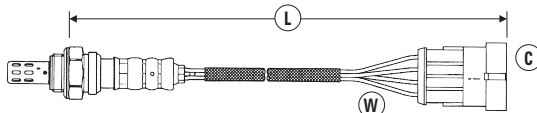

OXYGEN SENSOR APPLICATIONS

- (W) = Number of Wires
  (C) = Connector Type (see page 173-192)
  (L) = Length of Sensor and lead (mm)