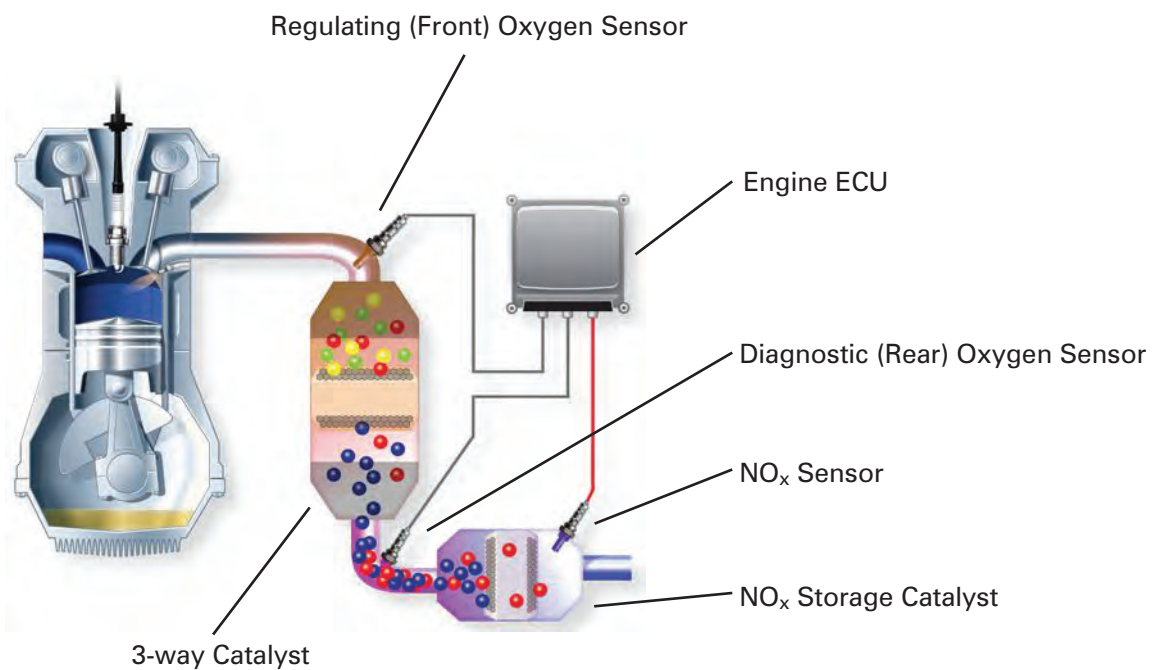

NO_x SENSOR TECHNICAL INFORMATION

NO_x - OXIDES OF NITROGEN (NITRIC OXIDE AND NITROGEN DIOXIDE)

NO_x compounds are undesirable by-products of the combustion process and most vehicles deal effectively with this by the function of the 3-way catalyst. Spark ignition vehicles tend to produce greater quantities of these compounds when running at very lean fuelling conditions and require additional treatment of the exhaust gases. One countermeasure strategy is to use a NO_x storage catalyst which temporarily stores and at a predetermined point, chemically reduces the compounds to harmless nitrogen. The NO_x sensor is used to detect when the limit of storage capacity (saturation point) has been reached and then to instruct the fuelling management system to start the regeneration phase.

N.B. In some cases the NTK products shown in the application guides may include the control module which cannot be separated from the sensor harness.