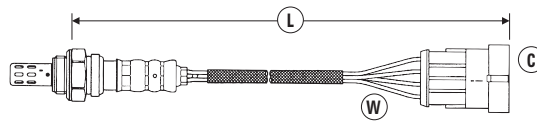

OXYGEN SENSOR APPLICATIONS

- ⊖ = Number of Wires
- ⊙ = Connector Type (see page 173-192)
- Ⓛ = Length of Sensor and lead (mm)