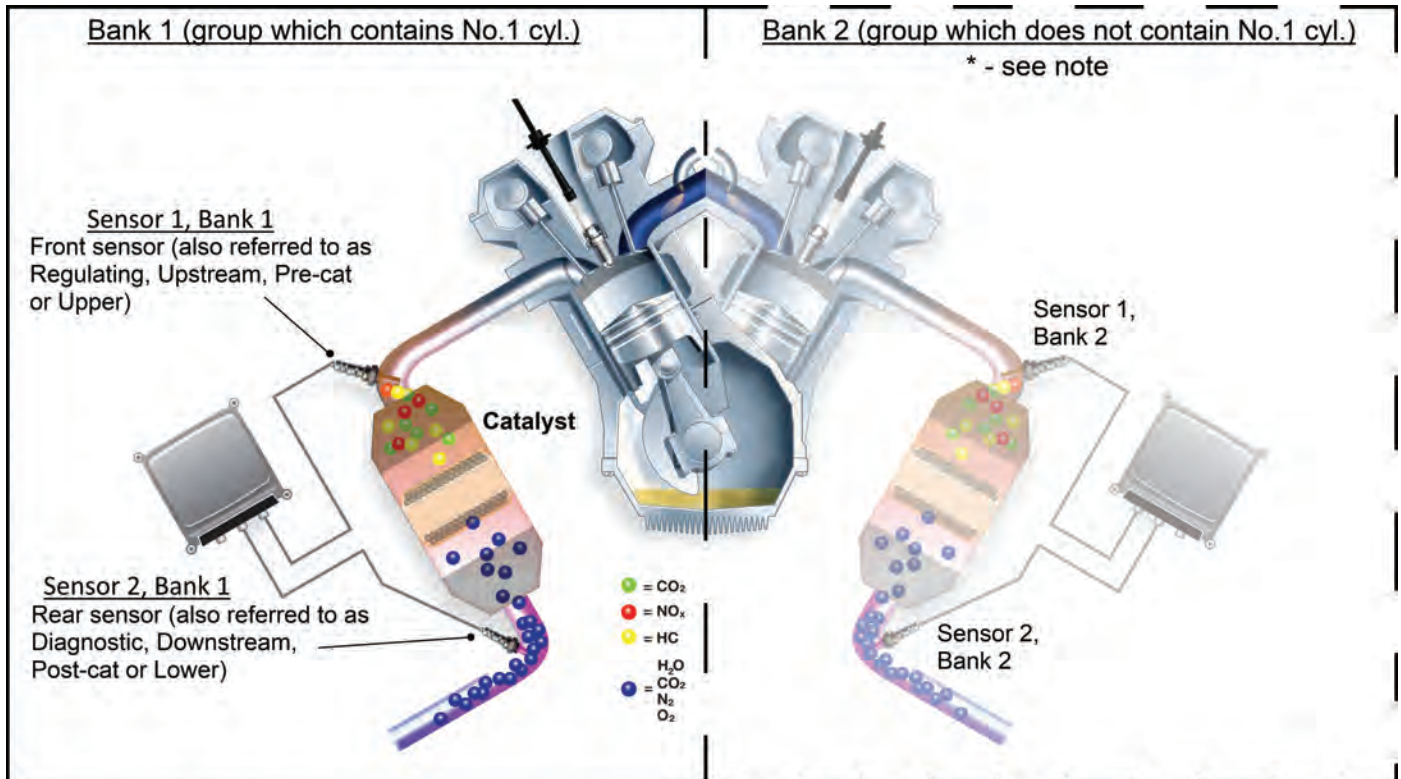

OXYGEN (LAMBDA) SENSOR TECHNICAL INFORMATION

IDENTIFYING OXYGEN SENSOR POSITION (EOBD coding)

Below is a guide to help identify the correct sensor to supply from our catalogue listings in relation to the P codes sometimes displayed on fault scanning equipment during diagnosis (e.g. P013#, P014#...P016# etc.).

* - Bank 2 not normally found on engines with only 4-cylinders, apart from a couple of exceptions. Mainly only for larger multi-cylinder engines (e.g. V6, V8, V10)

Notes in relation to bank numbers

- Bank 1 always refers to the group of cylinders which includes No.1 cylinder.
- The majority of small engined European vehicles will only have Bank 1 sensors fitted (i.e. 1 x Front & 1 x Rear).
- An inline 6-cylinder engine may have cylinders 1,2 & 3 referred to as Bank 1 & cylinders 4,5 & 6 referred to as Bank 2.
- V configured engines would normally have Bank 1 & Bank 2 sensors, with again Bank 1 referring to the group of cylinders which contains No. 1 cylinder.

Notes in relation to sensor numbers

- Sensor 1 always refers to the front/regulating (Upstream / Pre-cat / Upper) sensor.
- Sensor 2 always refers to the rear/diagnostic (Downstream / Post-cat / Lower) sensor.

N.B. Some larger capacity vehicles may have 2 rear/diagnostic (Downstream / Post-cat / Lower) sensors on the same bank, which may be referred to by EOBD codes as sensor 2 & sensor 3. Sensor 2 would relate to the rear sensor closest to, or in the catalyst, with sensor 3 relating to the rear sensor furthest from the catalyst.

Notes in relation to position

In some catalogue entries, a sensor will be listed as fitting in left or right position. This is always taken from the point of view of sitting in the vehicle (i.e. For UK RHD vehicles Right = Offside, Left = Nearside). Correct identification of the relevant oxygen sensor is more important than ever as many vehicles now have one or more sensors located on the exhaust system in addition to the oxygen sensors (i.e. NO_x, temperature or DPF sensors).