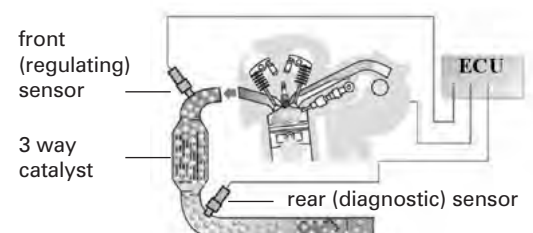

Due to changes during vehicle production there may be occasions where more than one type of sensor is listed for a particular application. If this is the case check the number of wires, sensor connector type and lead dimensions with those listed against each vehicle reference or check the OE fitted part against the cross reference file at the back of the catalogue. 'Drawings of all connector types are shown on pages towards the rear of this catalogue.

The dimension shown in column **L** on each application page is the length in mm measured from the nut on the sensor body to the end of the connector. For clarity a diagram is shown at the top of each application page.