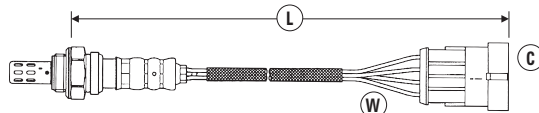

OXYGEN SENSOR APPLICATIONS

(W) = Number of Wires
(C) = Connector Type (see page 173-192)
(L) = Length of Sensor and lead (mm)