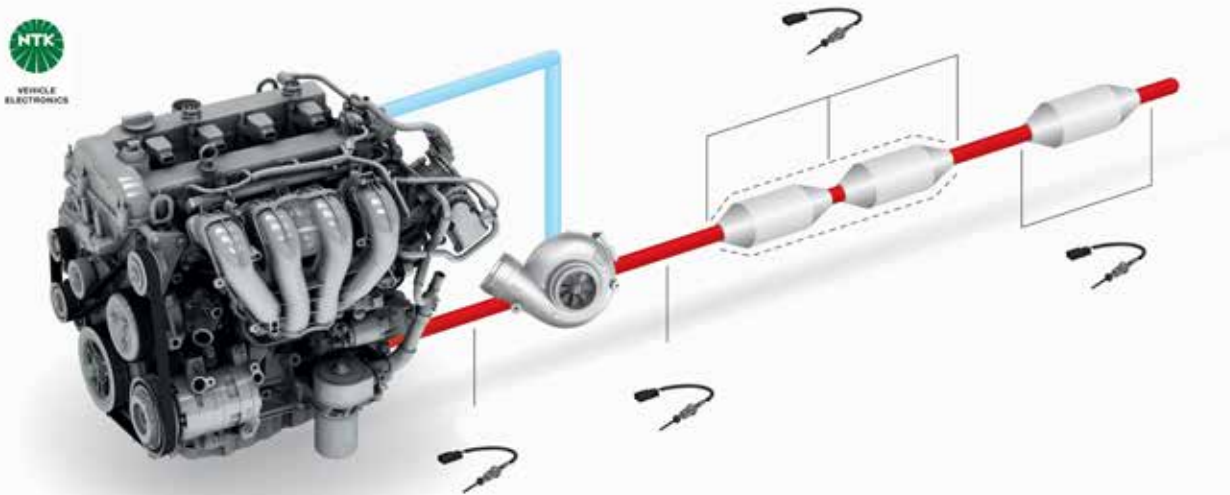

EXHAUST GAS TEMPERATURE (EGT) SENSORS FROM NTK

AN INTRODUCTION TO THE TECHNOLOGY

Exhaust gas temperature sensors are essential in modern vehicles, because they protect vital components that are located in the flow of hot exhaust gas from critical overheating.

Turbochargers, diesel particulate filters and 3-way catalytic converters must be protected from excessively high exhaust temperatures to maintain reliability and emissions control. Modern exhaust after-treatment systems require this protection in regard to efficiency – such as DPF (diesel particulate filters), where the EGT sensors perform a critical role assisting in their regeneration process (the burning of particulate matter that would otherwise block the DPF).

NTK EGT sensors have been developed and supplied to vehicle manufacturers as Original Equipment for many years – first introduced in the mid 1970's. They are extremely resistant to high temperatures and vibrations. Their operation is precise and rapid over a broad range of measurement.

Exhaust gas temperature sensors are utilised in multiple positions on vehicle exhaust systems. Each part number is manufactured for the relevant application and fitment position. The accompanying diagram shows the typical location of EGT sensors.

An EGT is used to monitor the temperature of exhaust gases to prevent damage to components within the exhaust during heat cycles, e.g. DPF re-gen, NOx control. Two types of EGT are produced, Positive Temperature Coefficient (PTC) & Negative Temperature Coefficient (NTC). PTC type increases resistance with temperature rising, NTC type decreases resistance with temperature rising. As a single vehicle can have a combination of these types, it is **CRITICAL** to ensure the replacement item matches the operating principle to prevent ECU fault codes mistakenly generated.

It is **ESSENTIAL** to identify and specify the correct position of the EGT suspected of creating the vehicle issue, to allow accurate part selection. Occasionally NTK sensor positions are catalogued as Post-Turbo, Post-DPF... etc., but most are specified for the component being protected from excessive heat, e.g. Pre-turbo, Pre-DPF, Pre-Cat.

Note for EOBD coding: Vehicle manufacturers have no regulation enforcing position description for EOBD coding. This can lead to variances across vehicle brands for position numbering 1, 2, 3 ... etc. when using scan tools to identify ECU generated fault codes and the location in the exhaust system of the item in question.

TROUBLESHOOTING:

Typical problems in relation to EGT sensors which affect their operation are:

- Fractured wiring. Always ensure sensors are fitted with minimal stress on the wires. For instance, always disconnect the sensor from the vehicle wiring loom prior to removal and do not reconnect until after fitting to avoid twisting and stress on the wires.
- Heat damaged wiring. Ensure wires are securely routed as far away from heat sources as possible.
- Internal damage to the sensing element. Use the correct installation torque to avoid damage by vibration (tighten to vehicle manufacturers specification or to the torque guidance information included within the sensor packaging).
- Short circuit. Corrosion inside the connector caused by water entering the vehicle wiring loom. Check condition of connector and seal on vehicle loom.

PRECAUTIONS:

- Always refer to the relevant workshop manuals in case of special installation procedures.
- Ensure vehicle components have cooled sufficiently prior to work being undertaken.
- Internal damage can be inflicted on a sensor if dropped, which may not be noticeable upon fitting. Handle with care.