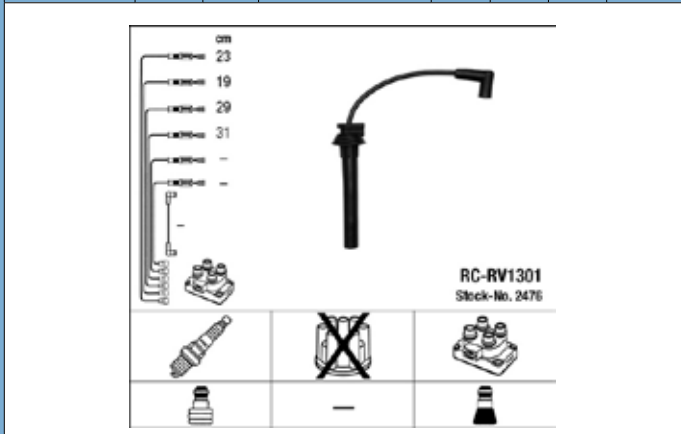

IGNITION LEAD IMAGES

Part No.	Stock No.	No. of Leads	Length cm	Plug info	Cap Type	Coil Type	Colour
RC-RV1301	2476	4	23/19/29/31	SAE	-	SAE	Black