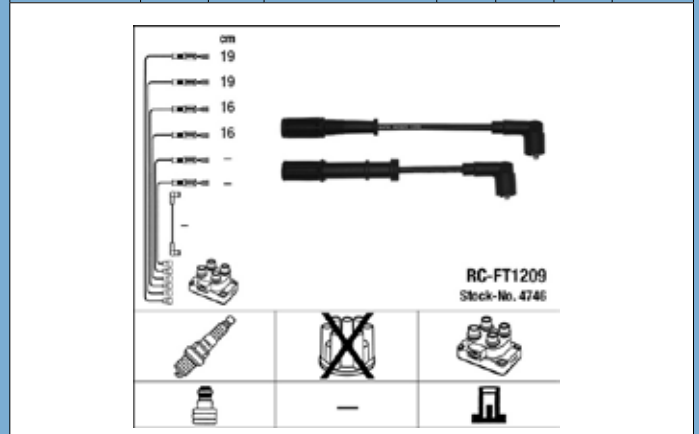

Part No.	Stock No.	No. of Leads	Length cm	Plug info	Cap Type	Coil Type	Colour
RC-FT1209	4746	4	19/19/16/16	SAE	-	4 mm	Black