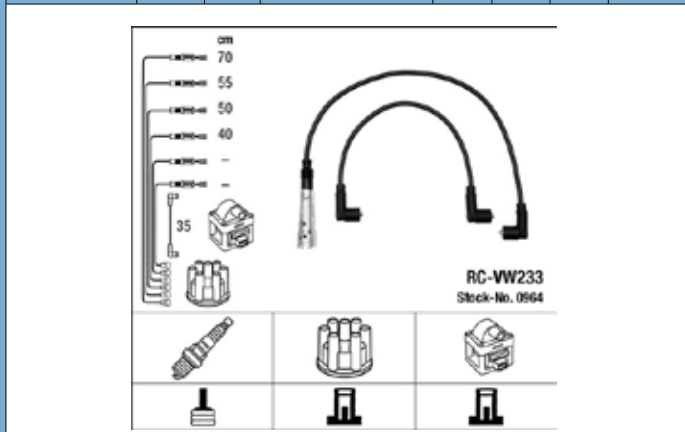

Part No.	Stock No.	No. of Leads	Length cm	Plug info	Cap Type	Coil Type	Colour
RC-VW233	0964	5	70/55/50/40	4 mm	4 mm	4 mm	Black