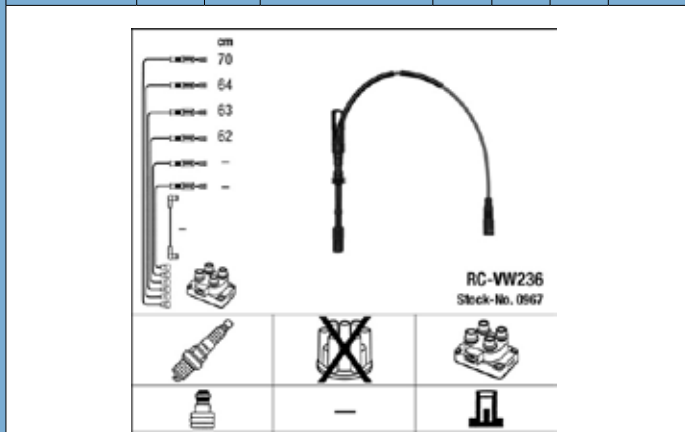

Part No.	Stock No.	No. of Leads	Length cm	Plug info	Cap Type	Coil Type	Colour
RC-VW236	0967	4	70/64/63/62	SAE	-	4 mm	Black