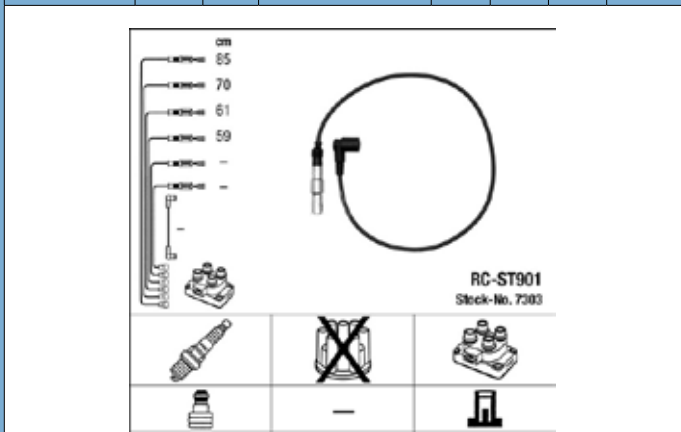

Part No.	Stock No.	No. of Leads	Length cm	Plug info	Cap Type	Coil Type	Colour
RC-ST901	7303	4	85/70/61/59	SAE	-	4 mm	Black