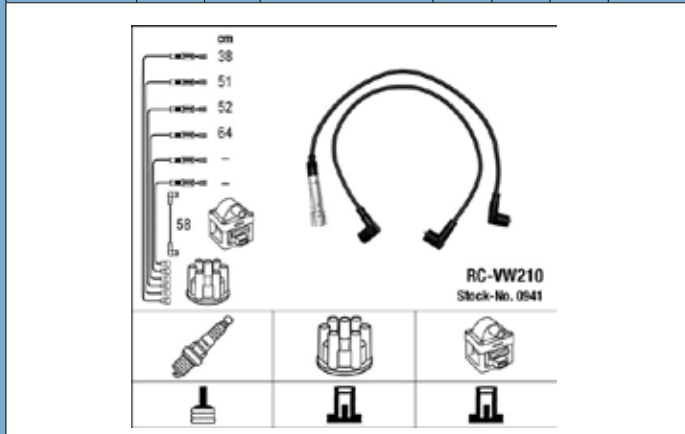

IGNITION LEAD IMAGES

Part No.	Stock No.	No. of Leads	Length cm	Plug info	Cap Type	Coil Type	Colour
RC-VW210	0941	5	38/51/52/64	4 mm	4 mm	4 mm	Black

Part No.	Stock No.	No. of Leads	Length cm	Plug info	Cap Type	Coil Type	Colour
RC-VW249	7015	4	63/60/49/26	SAE	-	4 mm	Black