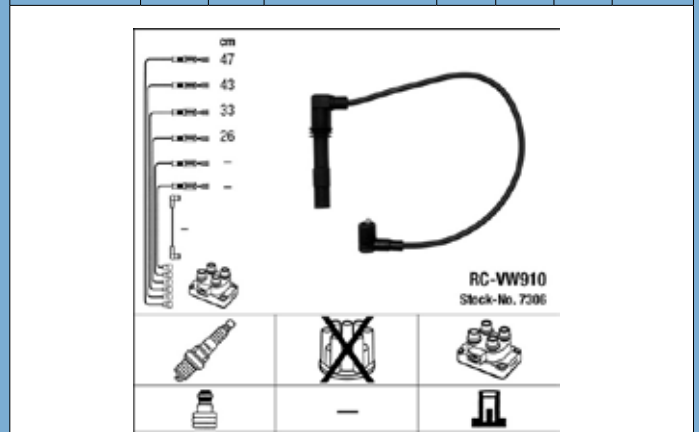

IGNITION LEAD IMAGES

Part No.	Stock No.	No. of Leads	Length cm	Plug info	Cap Type	Coil Type	Colour
RC-ZE21	9856	4	38/28/20/16	SAE	-	DIN	Blue

CONVERSION CHART (IGNITION LEAD SETS)

IMPORTANT:

This chart is furnished as a guide only. Always refer to the main application data to select the recommended item for specific engines.