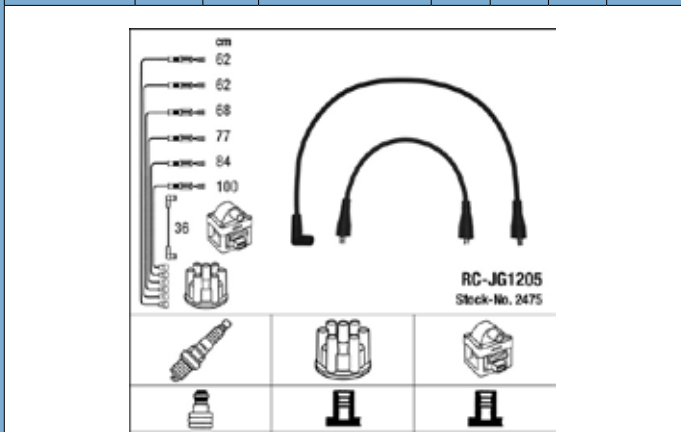

Part No.	Stock No.	No. of Leads	Length cm	Plug info	Cap Type	Coil Type	Colour
RC-JG1205	2475	7	62/62/68/77/84/100	SAE	DIN	DIN	Black