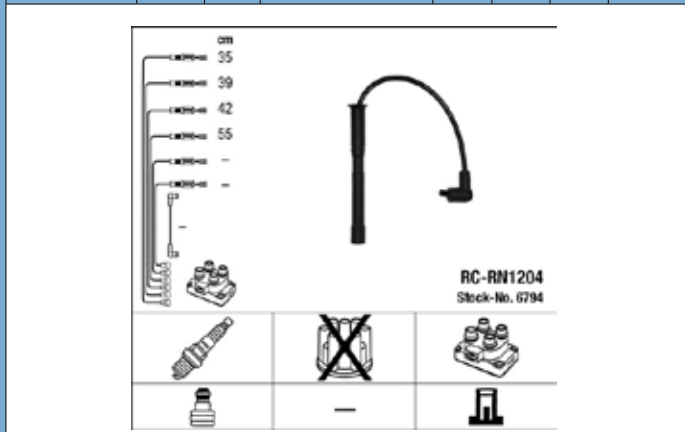

Part No.	Stock No.	No. of Leads	Length cm	Plug info	Cap Type	Coil Type	Colour
RC-RN1204	6794	4	35/39/42/55	SAE	-	4 mm	Black