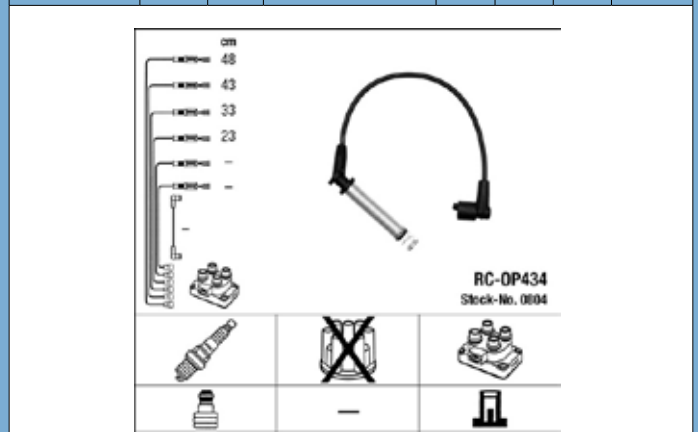

Part No.	Stock No.	No. of Leads	Length cm	Plug info	Cap Type	Coil Type	Colour
RC-OP434	0804	4	48/43/33/23	SAE	-	4 mm	Black