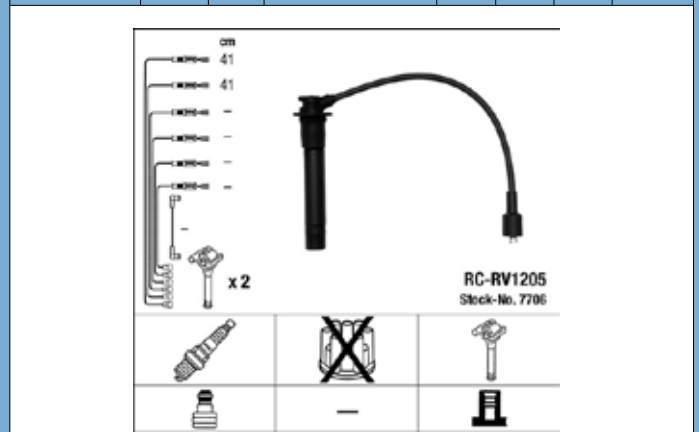

Part No.	Stock No.	No. of Leads	Length cm	Plug info	Cap Type	Coil Type	Colour
RC-RV1205	7706	2	41/41	SAE	-	DIN	Black