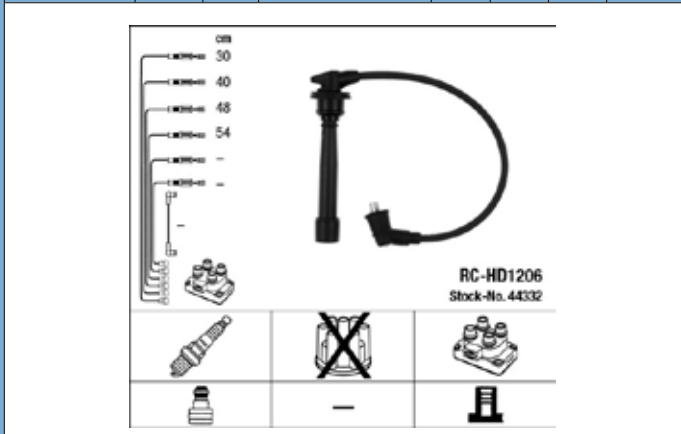

IGNITION LEAD IMAGES

Part No.	Stock No.	No. of Leads	Length cm	Plug info	Cap Type	Coil Type	Colour
RC-HD1206	44332	4	30/40/48/54	SAE	-	DIN	Black