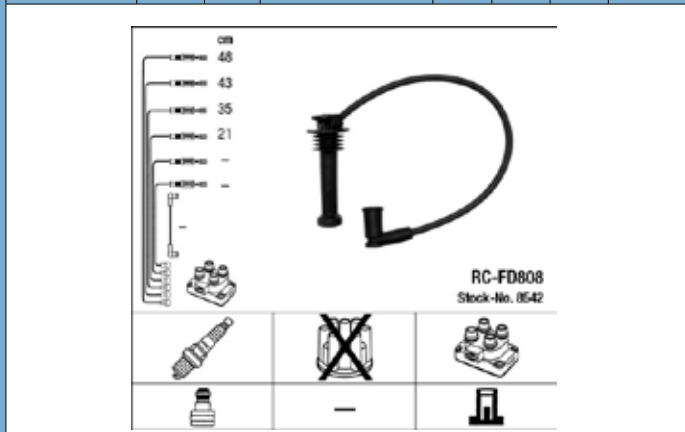

Part No.	Stock No.	No. of Leads	Length cm	Plug info	Cap Type	Coil Type	Colour
RC-FD808	8542	4	48/43/35/21	SAE	-	4 mm	Black