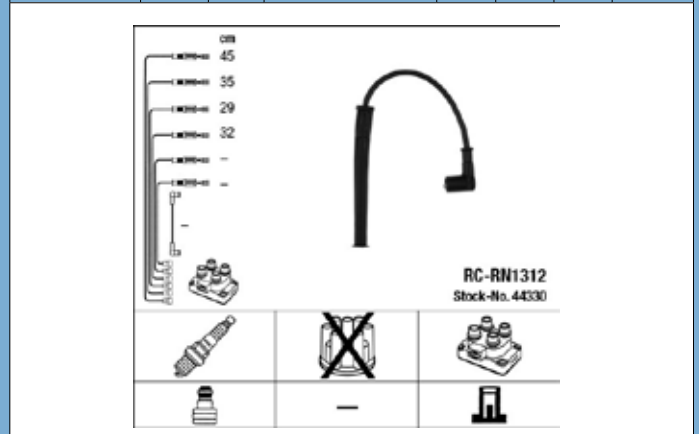

Part No.	Stock No.	No. of Leads	Length cm	Plug info	Cap Type	Coil Type	Colour
RC-RN1312	44330	4	45/35/29/32	SAE	-	4 mm	Black