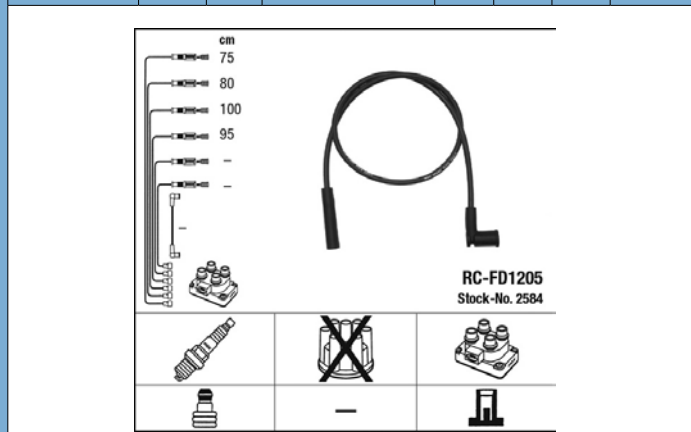

Part No.	Stock No.	No. of Leads	Length cm	Plug info	Cap Type	Coil Type	Colour
RC-FD1205	2584	4	75/80/100/95	SAE	-	4 mm	Black