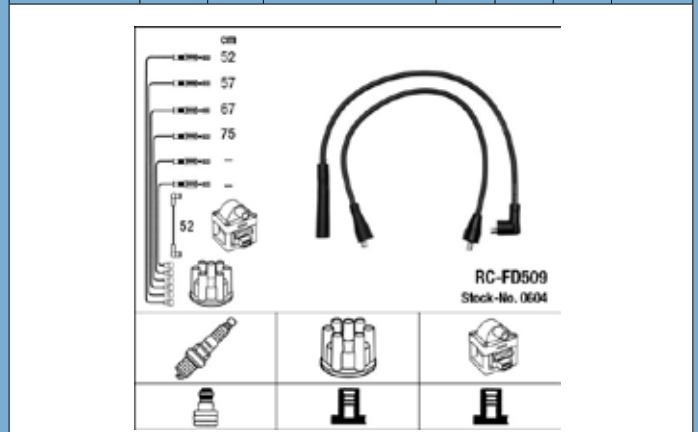

Part No.	Stock No.	No. of Leads	Length cm	Plug info	Cap Type	Coil Type	Colour
RC-FD509	0604	5	52/57/67/75	SAE	DIN	DIN	Black