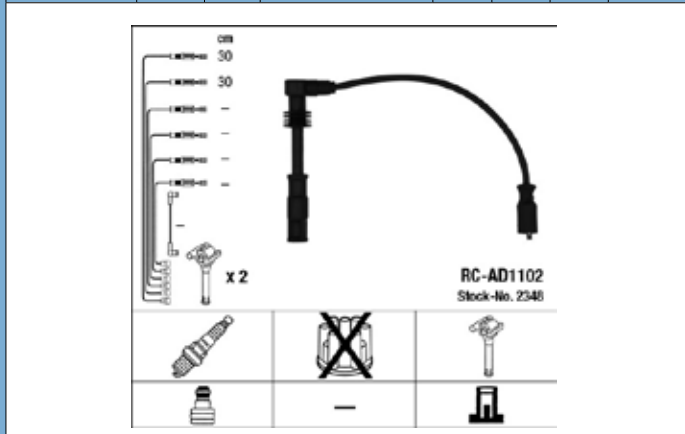

IGNITION LEAD IMAGES

Part No.	Stock No.	No. of Leads	Length cm	Plug info	Cap Type	Coil Type	Colour
RC-AD1102	2348	2	30/30	SAE	-	4 mm	Black