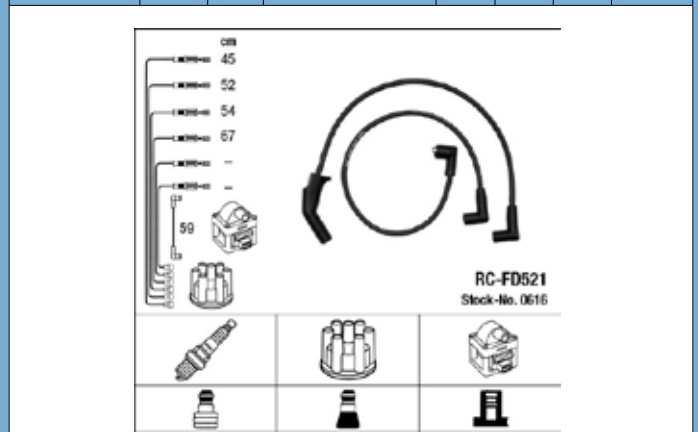

Part No.	Stock No.	No. of Leads	Length cm	Plug info	Cap Type	Coil Type	Colour
RC-FD521	0616	5	45/52/54/67	SAE	SAE	DIN	Black