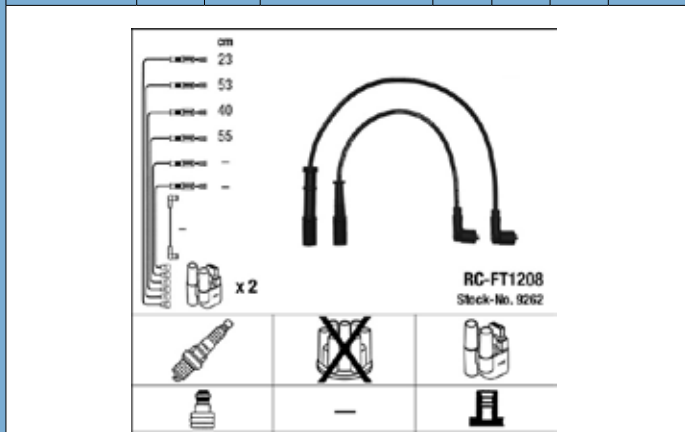

Part No.	Stock No.	No. of Leads	Length cm	Plug info	Cap Type	Coil Type	Colour
RC-FT1208	9262	4	23/53/40/55	SAE	-	DIN	Black