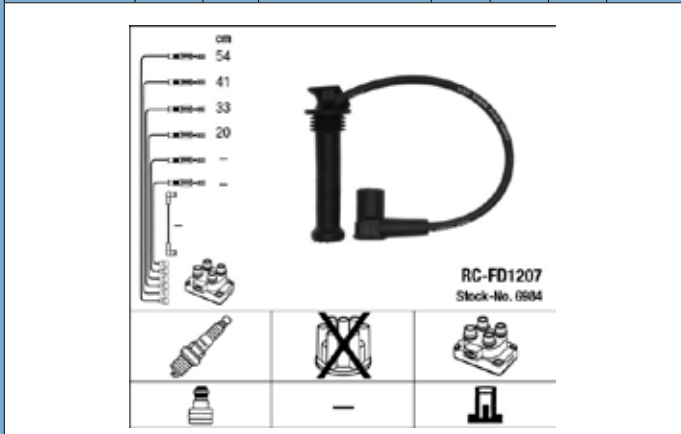

IGNITION LEAD IMAGES

Part No.	Stock No.	No. of Leads	Length cm	Plug info	Cap Type	Coil Type	Colour
RC-FD1207	6984	4	54/41/33/20	SAE	-	4 mm	Black