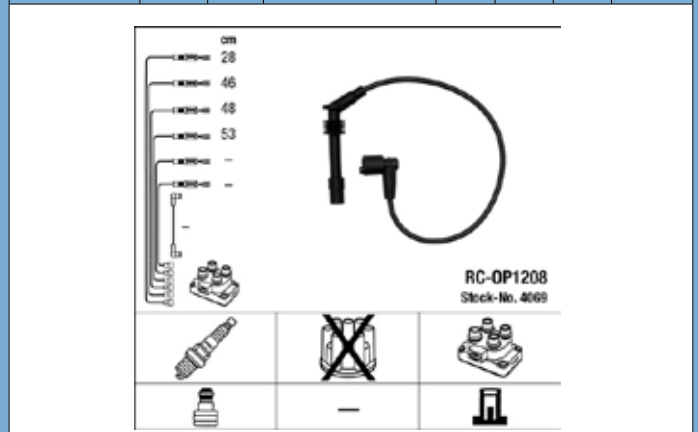

Part No.	Stock No.	No. of Leads	Length cm	Plug info	Cap Type	Coil Type	Colour
RC-OP1208	4069	4	28/46/48/53	SAE	-	4 mm	Black