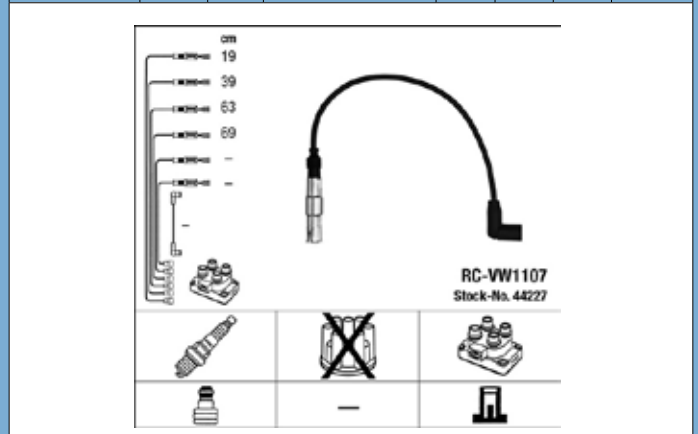

Part No.	Stock No.	No. of Leads	Length cm	Plug info	Cap Type	Coil Type	Colour
RC-VW1107	44227	4	19/39/63/69	SAE	-	4 mm	Black