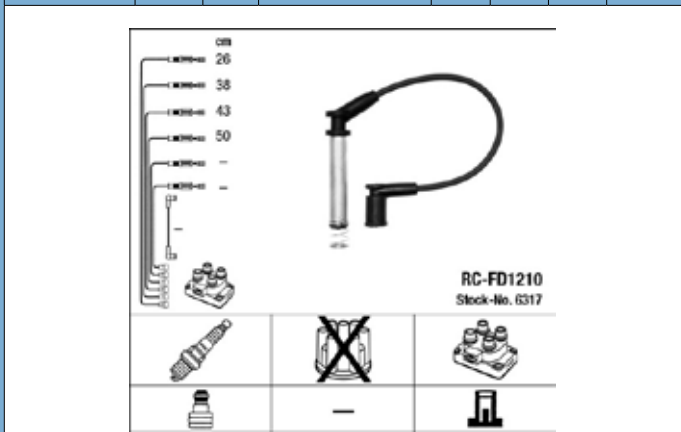

Part No.	Stock No.	No. of Leads	Length cm	Plug info	Cap Type	Coil Type	Colour
RC-FD1210	6317	4	26/38/43/50	SAE	-	4 mm	Black