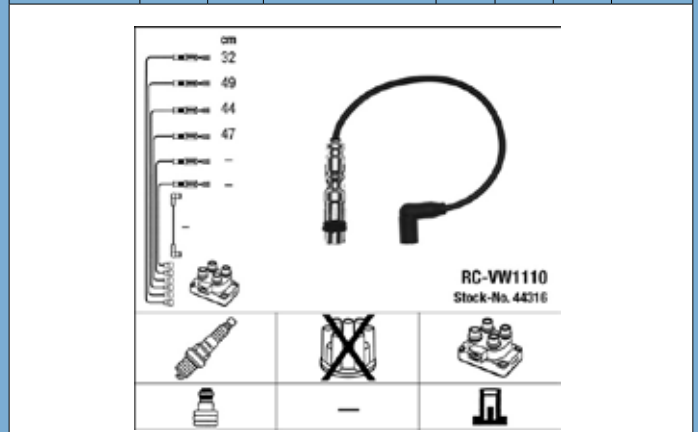

Part No.	Stock No.	No. of Leads	Length cm	Plug info	Cap Type	Coil Type	Colour
RC-VW1110	44316	4	32/49/44/47	SAE	-	4 mm	Black