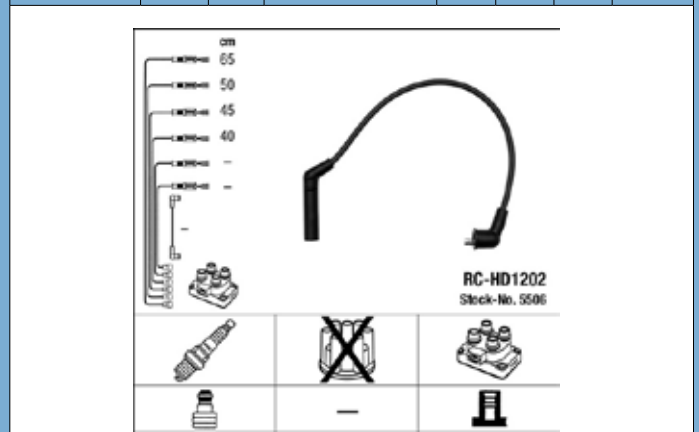

Part No.	Stock No.	No. of Leads	Length cm	Plug info	Cap Type	Coil Type	Colour
RC-HD1202	5506	4	65/50/45/40	SAE	-	DIN	Black