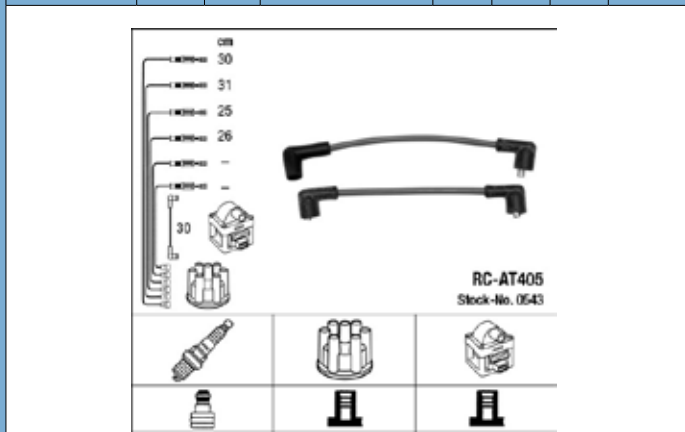

Part No.	Stock No.	No. of Leads	Length cm	Plug info	Cap Type	Coil Type	Colour
RC-AT405	0543	5	30/31/25/26	SAE	DIN	DIN	Black