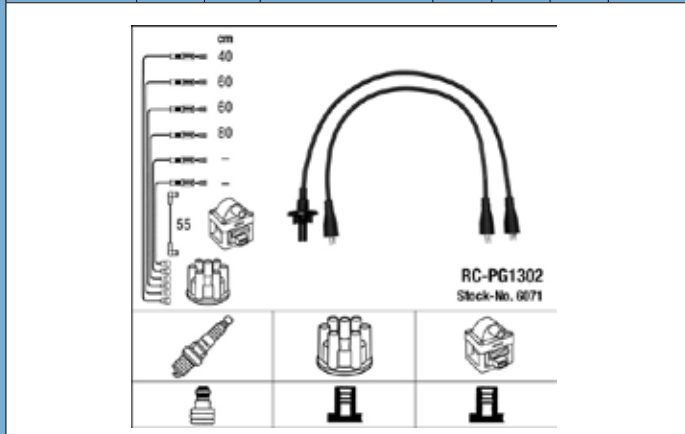

IGNITION LEAD IMAGES

Part No.	Stock No.	No. of Leads	Length cm	Plug info	Cap Type	Coil Type	Colour
RC-PG1302	6071	5	40/60/60/80	SAE	DIN	DIN	Black