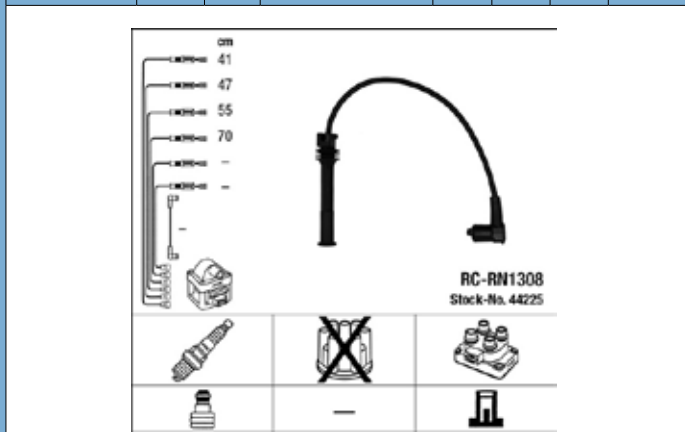

Part No.	Stock No.	No. of Leads	Length cm	Plug info	Cap Type	Coil Type	Colour
RC-RN1308	44225	4	41/47/55/70	SAE	-	4 mm	Black