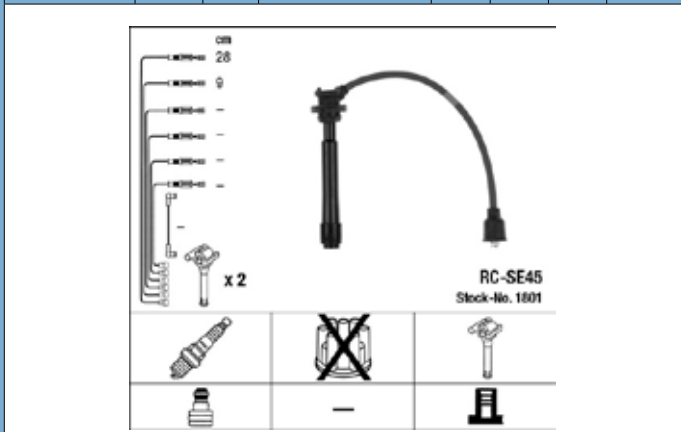

Part No.	Stock No.	No. of Leads	Length cm	Plug info	Cap Type	Coil Type	Colour
RC-SE45	1801	2	28/9	SAE	-	DIN	Blue