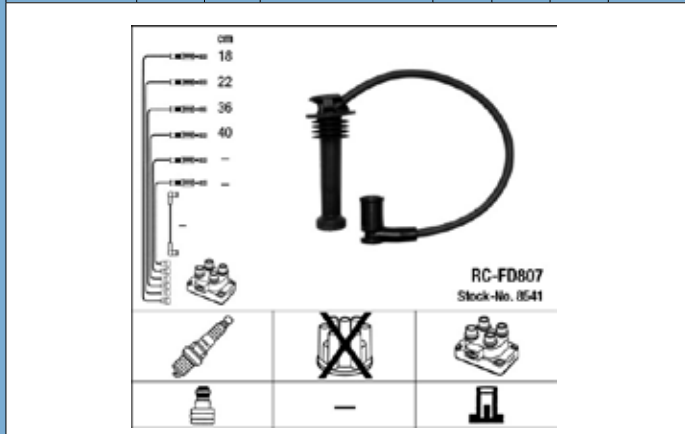

IGNITION LEAD IMAGES

Part No.	Stock No.	No. of Leads	Length cm	Plug info	Cap Type	Coil Type	Colour
RC-FD807	8541	4	18/22/36/40	SAE	-	4 mm	Black