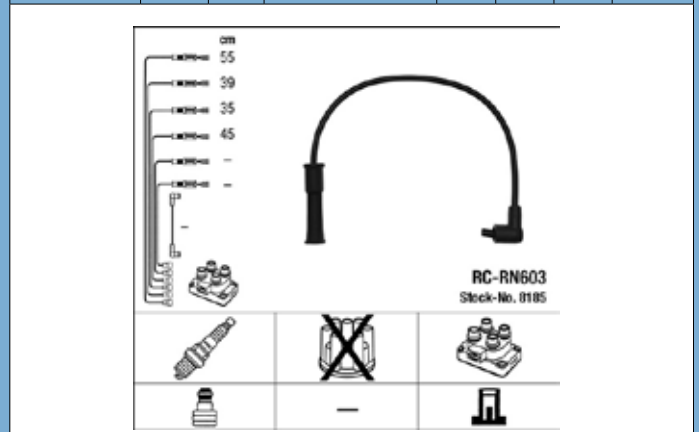

Part No.	Stock No.	No. of Leads	Length cm	Plug info	Cap Type	Coil Type	Colour
RC-RN603	8185	4	55/39/35/45	SAE	-	4 mm	Black