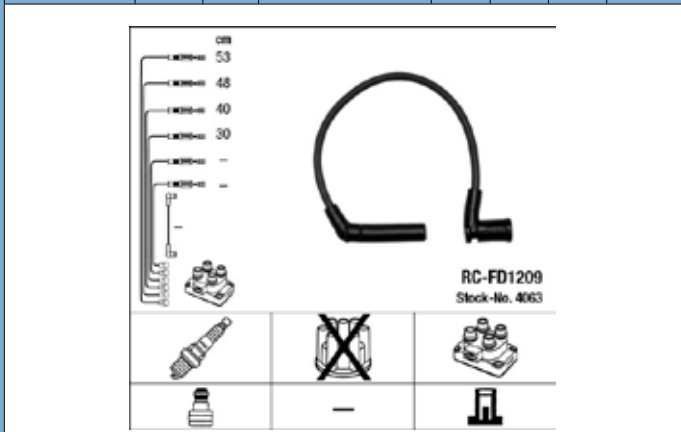

Part No.	Stock No.	No. of Leads	Length cm	Plug info	Cap Type	Coil Type	Colour
RC-FD1209	4063	4	53/48/40/30	SAE	-	4 mm	Black