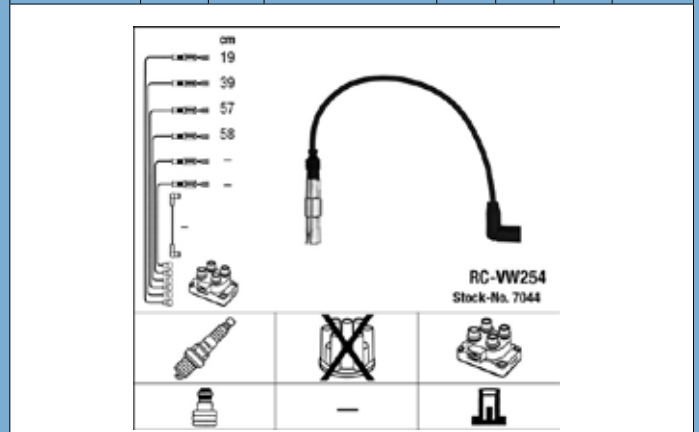

Part No.	Stock No.	No. of Leads	Length cm	Plug info	Cap Type	Coil Type	Colour
RC-VW254	7044	4	19/39/57/58	SAE	-	4 mm	Black