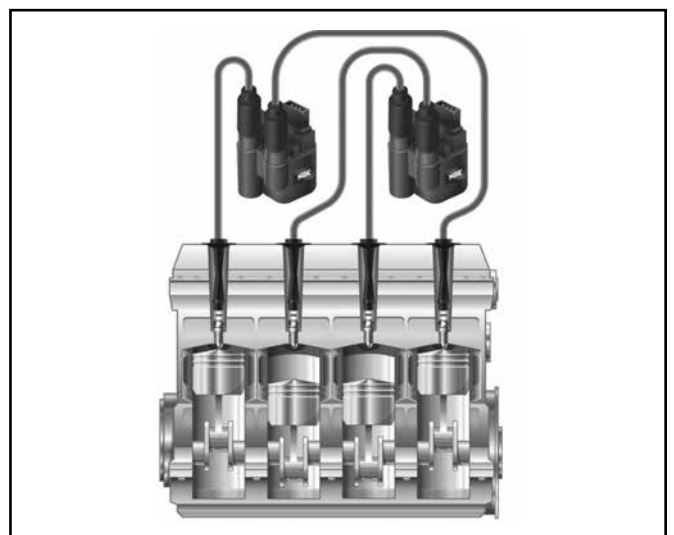

BLOCK IGNITION COILS (PAIRED) U3000

As with the U2 type, NGK **U3** type ignition coils are block type but supply only two spark plugs per coil therefore several of these coils may be required depending on the quantity of spark plugs present. Spark plugs are connected via ignition cables.