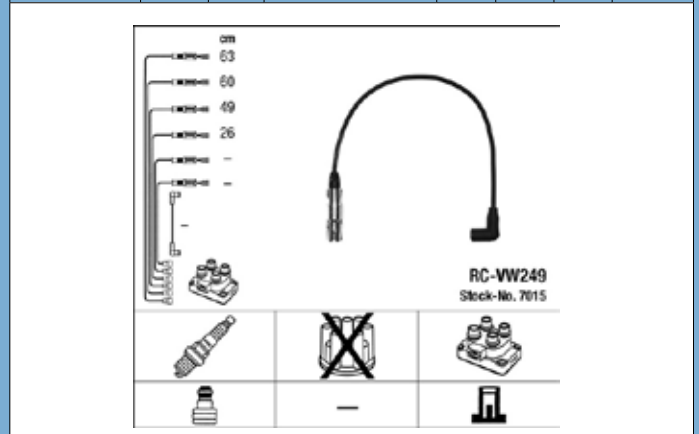

Part No.	Stock No.	No. of Leads	Length cm	Plug info	Cap Type	Coil Type	Colour
RC-VW249	7015	4	63/60/49/26	SAE	-	4 mm	Black