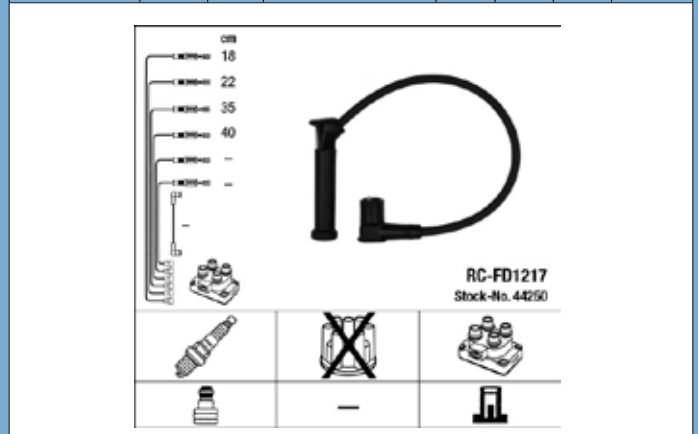

Part No.	Stock No.	No. of Leads	Length cm	Plug info	Cap Type	Coil Type	Colour
RC-FD1217	44250	4	18/22/35/40	SAE	-	4 mm	Black