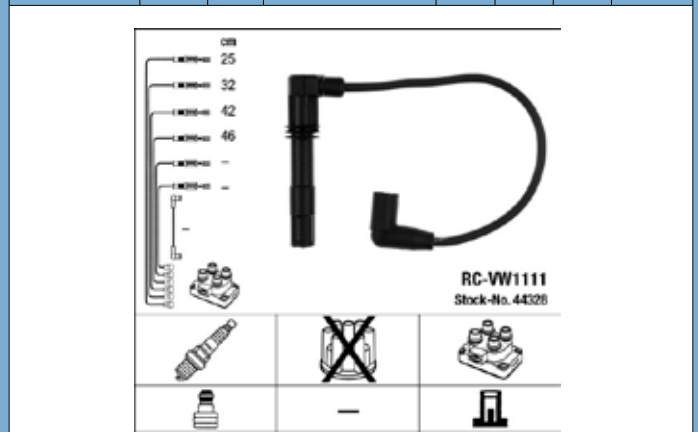

Part No.	Stock No.	No. of Leads	Length cm	Plug info	Cap Type	Coil Type	Colour
RC-VW1111	44328	4	25/32/42/46	SAE	-	4 mm	Black