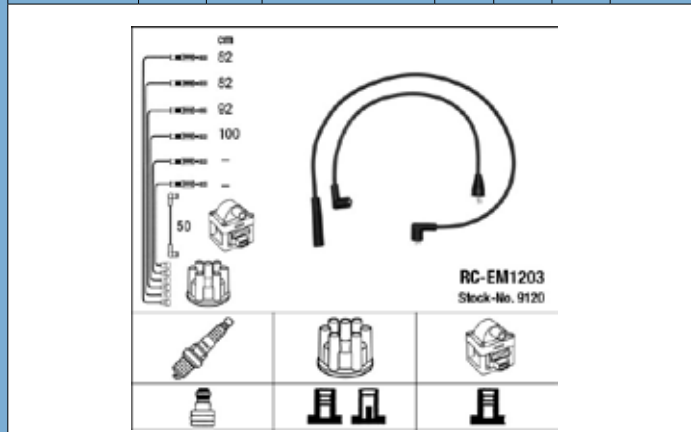

Part No.	Stock No.	No. of Leads	Length cm	Plug info	Cap Type	Coil Type	Colour
RC-EM1203	9120	5	82/82/92/100	SAE	DIN	DIN	Black