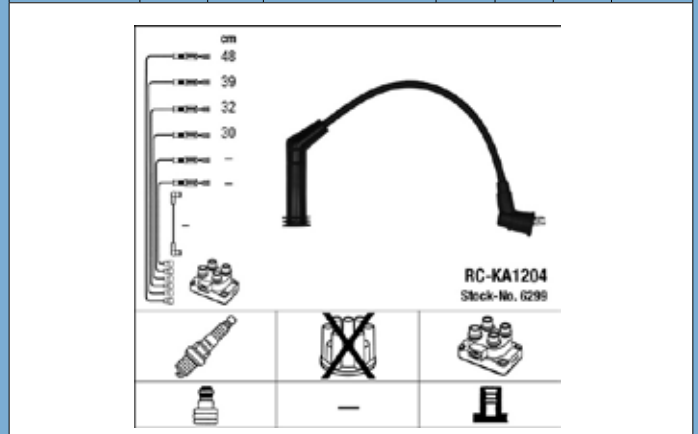

Part No.	Stock No.	No. of Leads	Length cm	Plug info	Cap Type	Coil Type	Colour
RC-KA1204	6299	4	48/39/32/30	SAE	-	DIN	Black