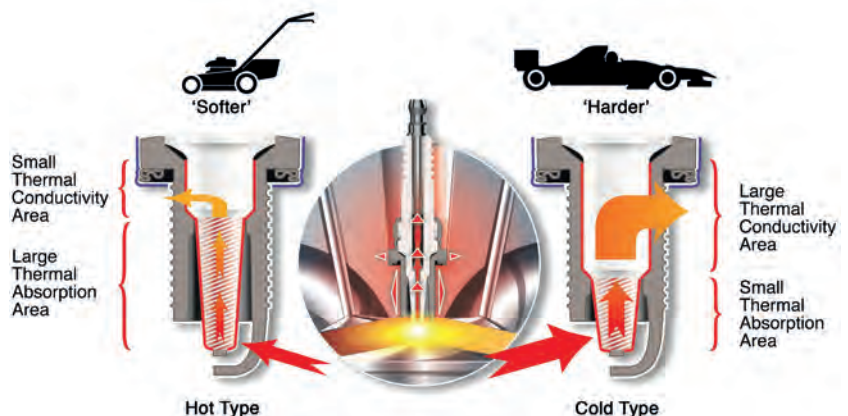

Our engineering departments work very closely with the engine and vehicle manufacturers to produce the ideal spark plug type for each application. Any change in production is expensive for a manufacturer and therefore new spark plug types are only produced where necessary. Niterra employ the very latest production technology to ensure that every aspect is catered for – performance, economy and value.

HEAT RANGE AND HEAT DISSIPATION

Spark plugs do not produce heat in the combustion chamber. One of the functions of the spark plug is to dissipate some of the heat produced during combustion. This is mostly transferred into the cylinder head. The 'Heat Range' indicates the

measure of the spark plug's ability to do this.

A 'hot' spark plug is designed to maintain a sufficiently high temperature at the insulator nose to burn off carbon and oil deposits. A 'cold' spark plug is designed to allow a faster transfer of heat to the cylinder head thus preventing overheating and premature failure.

The heat range selection is obviously a complex task with many factors to take into account. Niterra engineers therefore make specific recommendations for each engine and the use to which it is put.