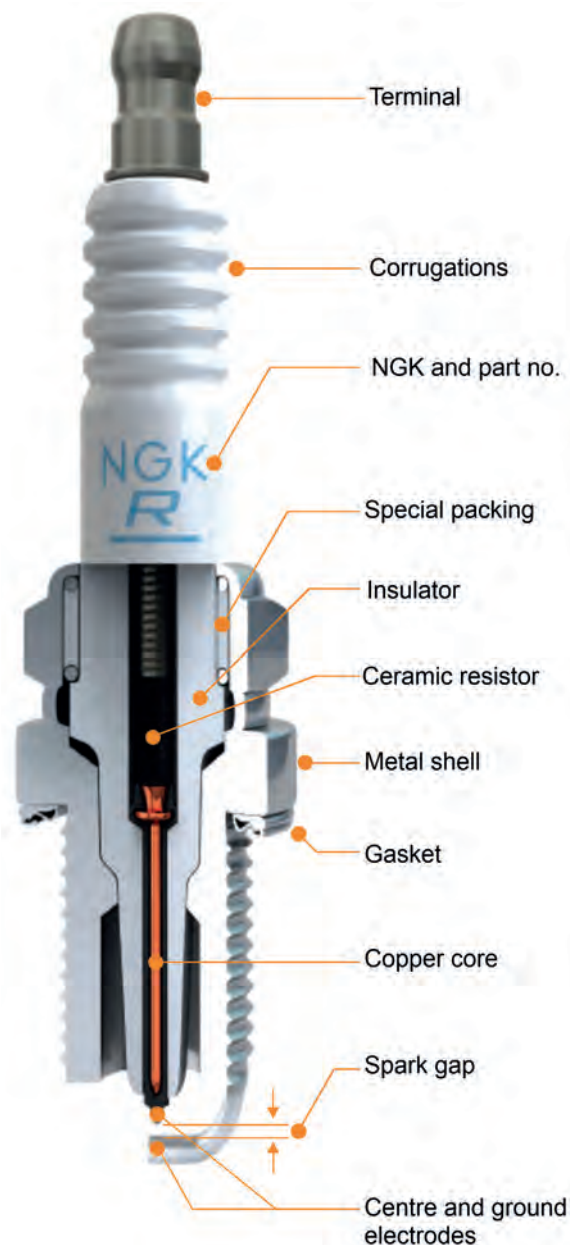

The heat range of NGK Spark Plugs is wider than ordinary plugs therefore they are suitable for both high speed and low speed driving. Compared with conventional plugs of the same pre-ignition rating they have more resistance to fouling. Compared to ordinary plugs with equal anti-fouling resistance, NGK Spark Plugs have a higher pre-ignition rating.

NGK'S HEART OF COPPER

Copper wire used in place of the iron core in conventional plugs is the secret of NGK's Wide Heat Range. Copper's superior heat conductivity dissipates heat quicker. It cools the electrode tip and insulator tip which prevents hot spots that could cause pre-ignition. Increased heat resistance does not affect fouling resistance, which is primarily determined by the insulator nose length. The longer the nose, the more susceptible it is to heat and the more free from fouling. By raising the pre-ignition rating with the high conduction copper and leaving the insulator nose long, Niterra produces the Wide Range Plug. One that meets the broad thermal requirements of engines under high and low RPM conditions. With the exception of a couple of older applications, all the spark plugs in this catalogue employ copper core technology.