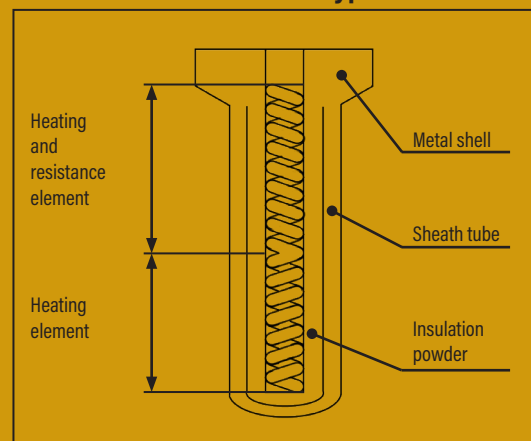

Double Coil Type