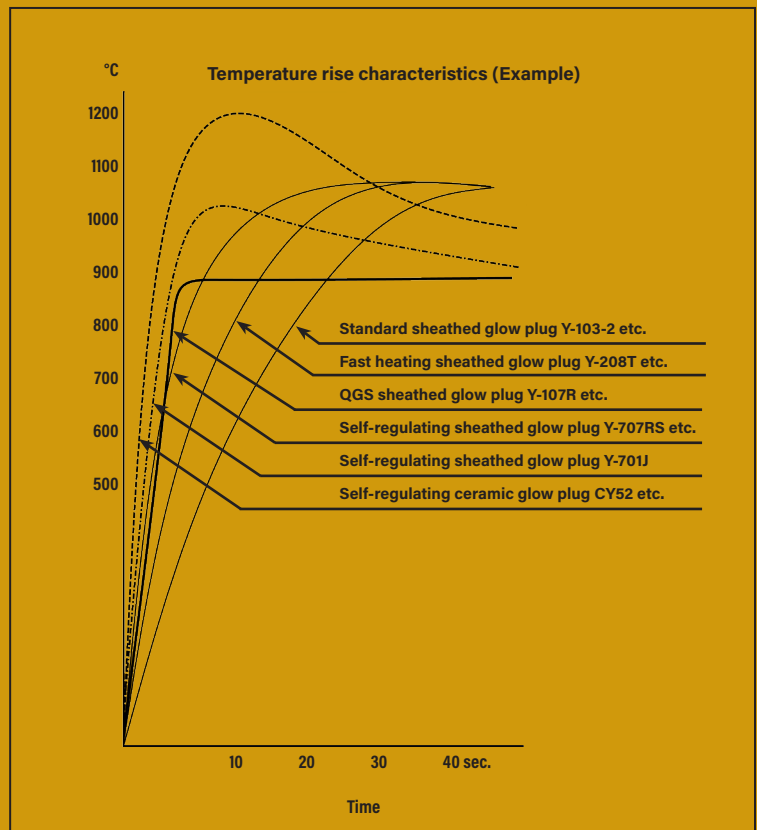

QGS Types

Similar to the metal sheathed QGS types, but offers faster heat up times to greater temperatures, although still requires strict regulation with a specialist QGS controller.

NHTC Types

New High Temperature Ceramic glow plugs use the latest technology to allow extremely fast heat up times to eliminate the concept of pre-glow. They also have the ability to maintain post glow temperatures as high as 1350°C to further help vehicle manufacturers reduce engine emissions.