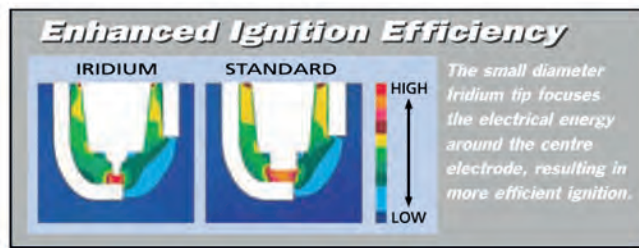

Iridium IX packaging