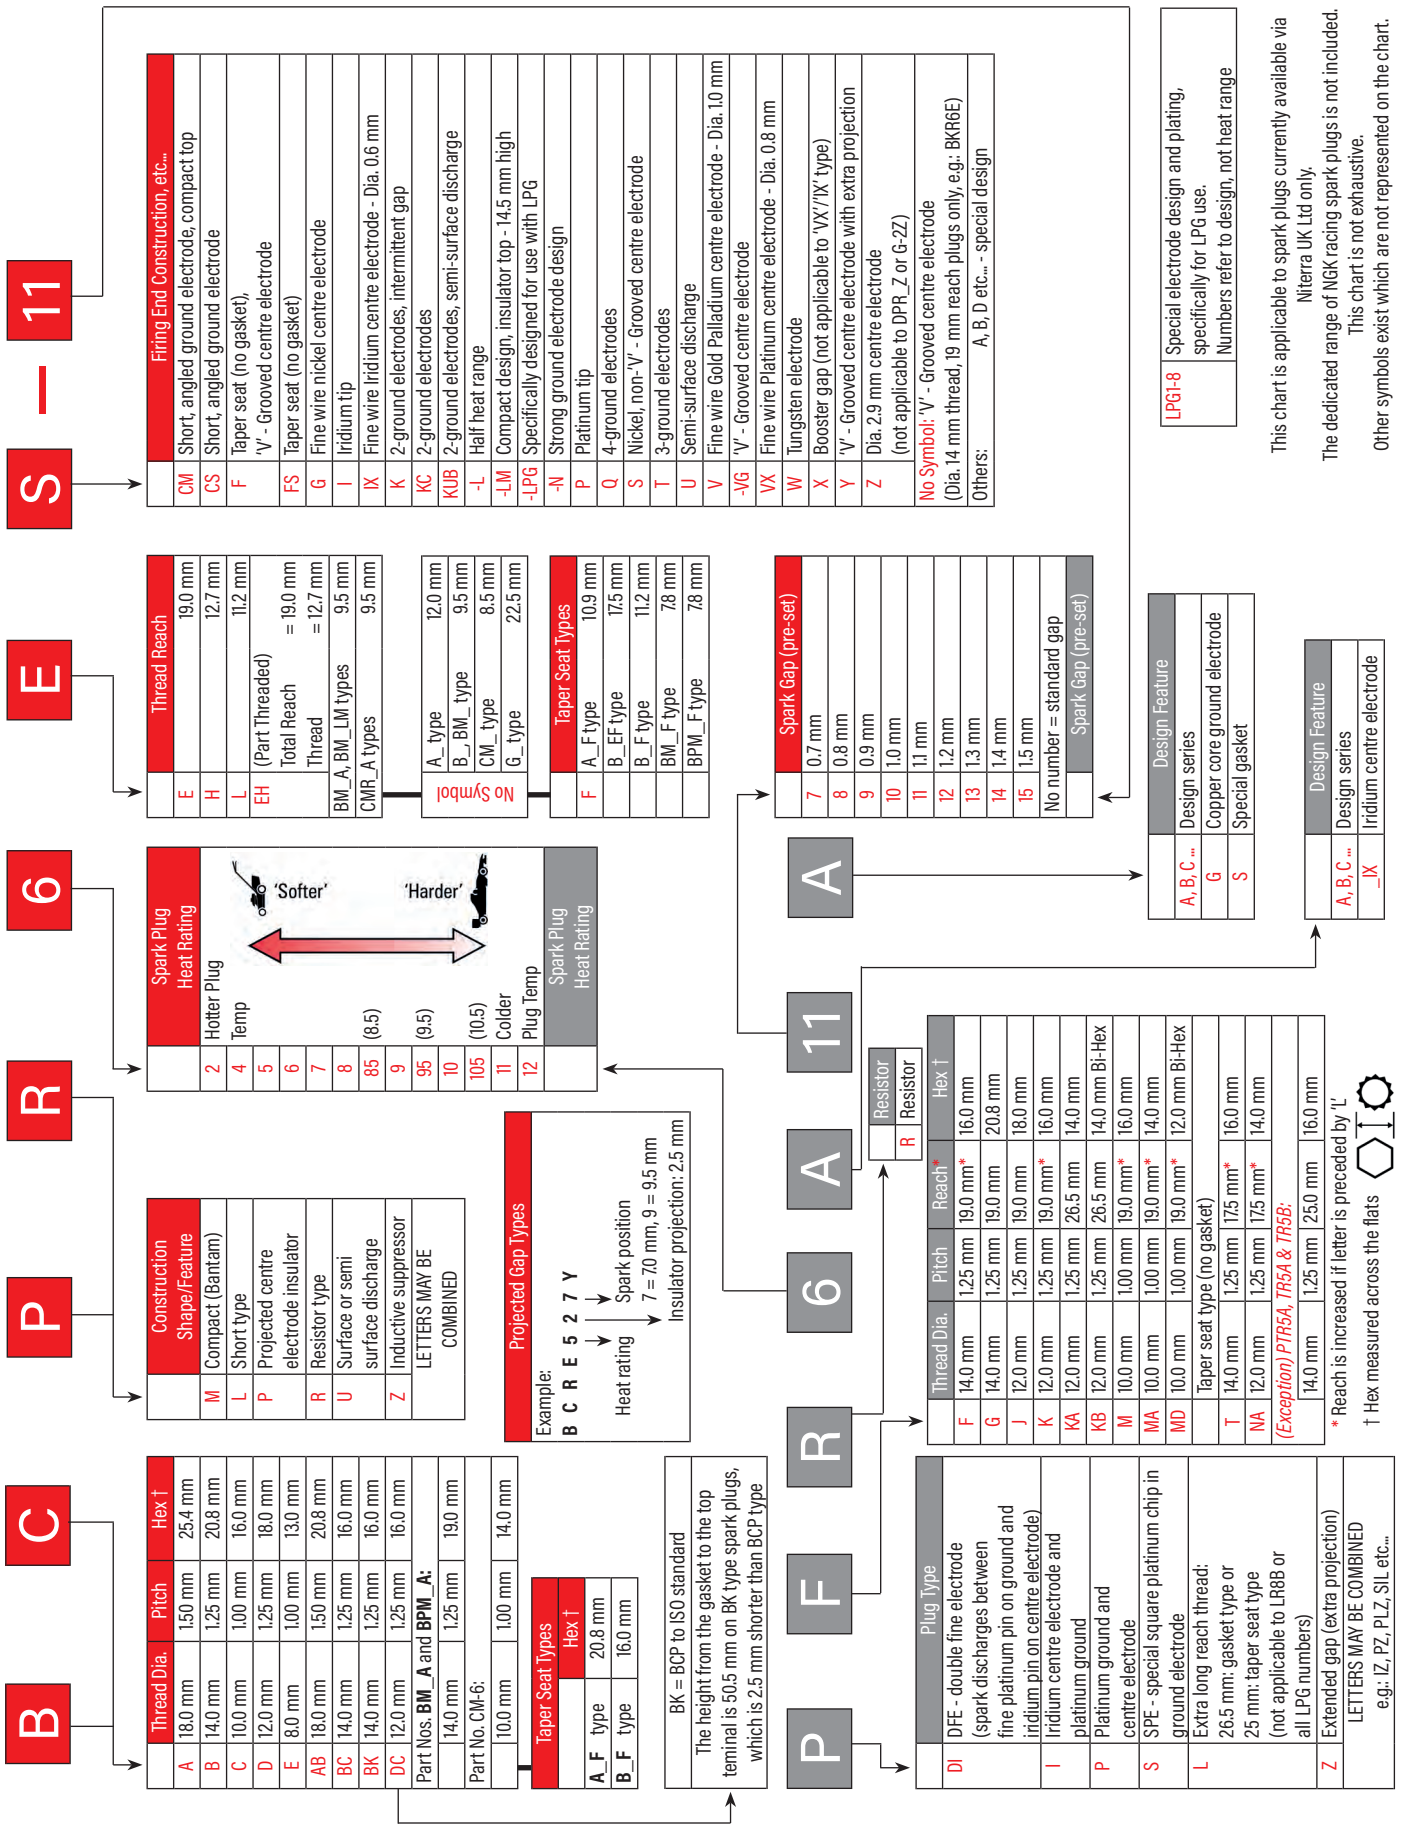

DESIGN SYMBOLS