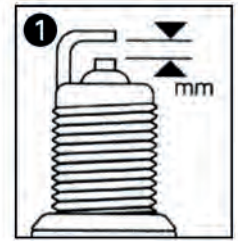

SPARK PLUG INSTALLATION TIPS

- Refer to current NGK catalogue for correct spark plug selection
- Check condition and cleanliness of threads in cylinder head
- Ensure plug is gapped according to manufacturers specification (fig 1). Extreme care must be taken if attempting to adjust the gap of a precious metal spark plug
- Multi ground electrode plugs cannot be regapped - visual inspection only
- Install new spark plug by hand until it seats - (fig 2) a length of rubber tubing pushed over the insulator can be a useful aid for plug installation where access is difficult
- Tighten to specified torque setting as shown in the chart below (fig 3)
- If a torque wrench is unavailable then refer to vehicle/engine manufacturers installation instructions or the tightening angle advice which is displayed on current NGK packaging (excluding specialist race plugs). Note that this angle advice can differ between part numbers due to individual spark plug design (e.g. seating type, thread diameter and gasket material)
- It is important not to over or under tighten spark plugs during installation. Overtightening can lead to distortion of the spark plug. Under-tightening can cause overheating due to poor heat dissipation. In extreme cases incorrect tightening can cause spark plug breakage and/or engine damage
- Niterra does not recommend the application of lubricant to spark plug threads as the resultant reduction of frictional forces at the thread faces will render the torque charts inaccurate and over tightening could occur
- If a gasket type spark plug is re-installed, it should only require a further 1/12 of a turn after it has been seated
- Always carefully use the correct tools for removal/installation to prevent damage to the spark plug or engine
- Inspect spark plug cover and renew if necessary