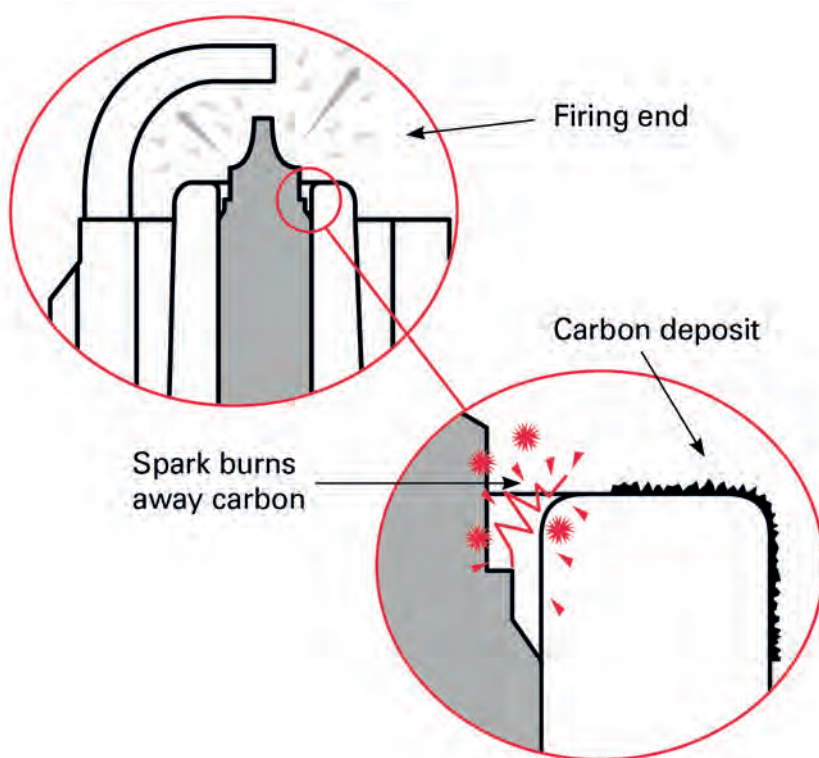

The close up section shows the annular gap between the centre electrode and insulator nose which provides cold fouling protection.

Should current try to leak away across a carbonised insulator a spark can occur between the electrode and the insulator thus burning away the carbon deposit.