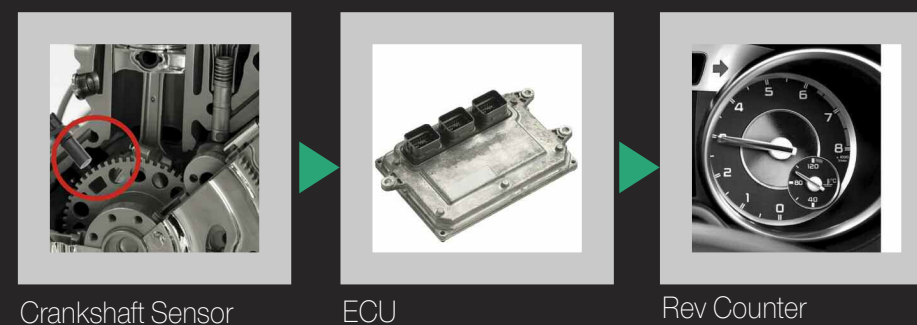

The sensors, of which there are two types, crankshaft and camshaft, provide information about engine speed and the exact position and speed of several engine parts - pistons, camshaft and valves.

Supplying this information to engine control unit (ECU) enables the fuel injection system to operate the engine efficiently.

VEHICLE
ELECTRONICS

TASK OF THE CAMSHAFT SENSOR

The camshaft sensor measures the position of the camshaft. This signal - in conjunction with the crankshaft position - is used to determine in which stroke each cylinder is. The ECU needs the signal to determine when to inject fuel and to operate the spark plug.

TASK OF THE CRANKSHAFT SENSOR

The crankshaft sensor measures the rotational speed and position of the crankshaft.

This is the most important information the engine control unit (ECU) needs to be able to work.