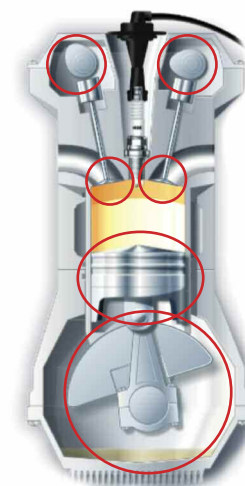

NGK and NTK products listed in the application guides do not apply to racing or modified engines, except where explicitly stated.

**VEHICLE
ELECTRONICS**

WHAT DO THEY DO?

Sensor; *a device which detects or measures a physical property and records, indicates, or otherwise responds to it.*

The sensors, of which there are two types, crankshaft and camshaft, provide information about engine speed and the exact position and speed of several engine parts - pistons, camshaft and valves.

Supplying this information to engine control unit (ECU) enables the fuel injection system to operate the engine efficiently.