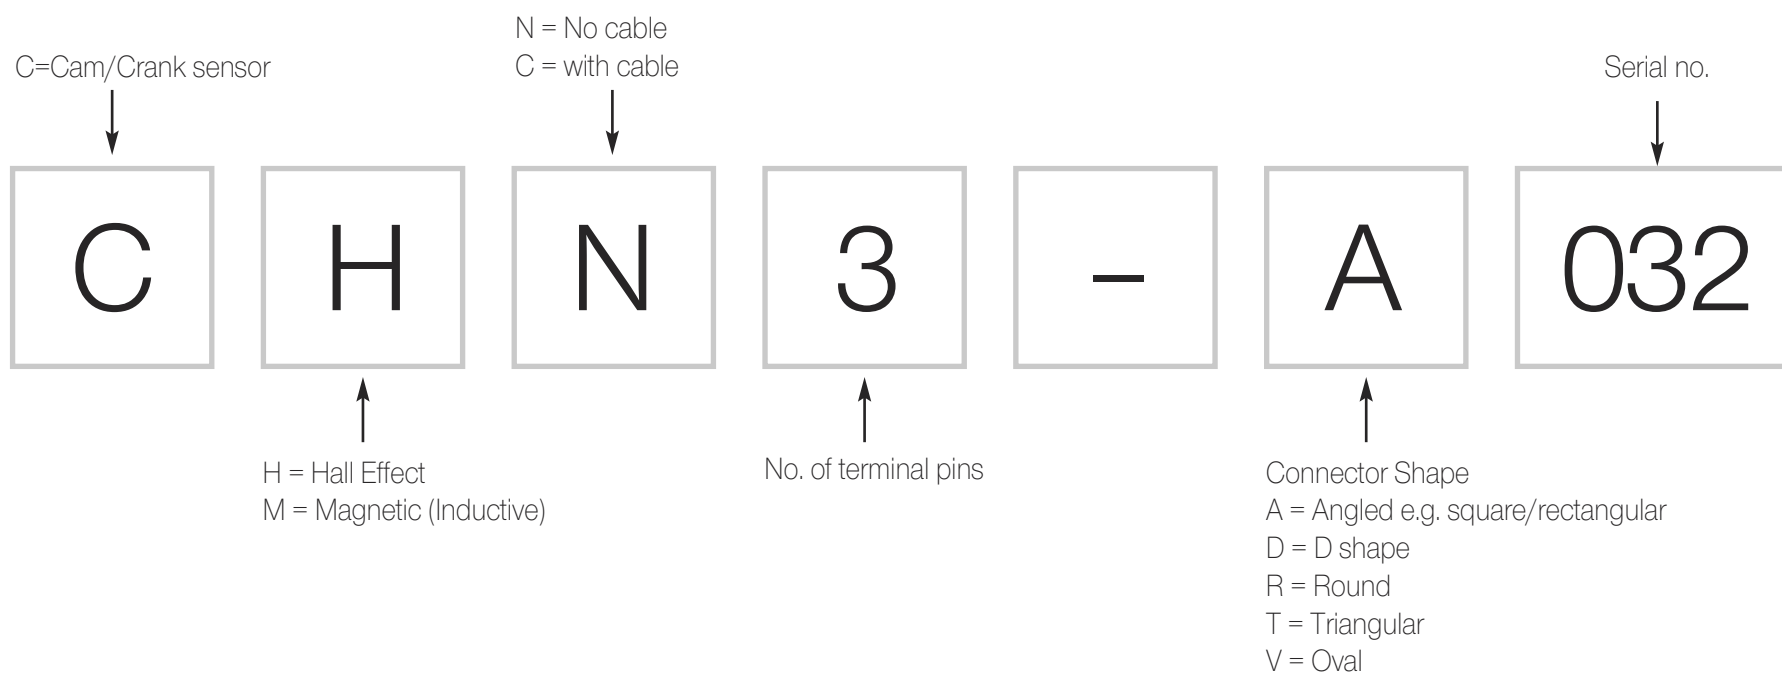

VEHICLE
ELECTRONICS

NTK PART NUMBER BREAKDOWN

Model	Model type	Engine size	Fuel Type	Engine Code	Information	BHP	Components	Connector Type	No of Pins	Position	Dates	Part number	Stock number
ABARTH													
500	500 1.4 312 (2015-)	1.4	Petrol	312A3.000		133	Without cable	Oval	3 pins	Camshaft	02/15-	CHN3-V087	81086
500	500 1.4 C 312 (2015-)	1.4	Petrol	312A1.000		133	Without cable	Oval	3 pins	Camshaft	02/15-	CHN3-V087	81086
595	595 1.4 C 312 (2015-)	1.4	Petrol	312A1.000		138	Without cable	Oval	3 pins	Camshaft	04/15-04/17	CHN3-V087	81086
595	595 1.4 C Turismo 312 (2015-)	1.4	Petrol	312A1.000		158	Without cable	Oval	3 pins	Camshaft	02/15-04/17	CHN3-V087	81086
ALFA ROMEO													
147	147 1.9 JTD 115 937 (2001-2009)	1.9	Diesel	937A2.000		113	Without cable	Oval	2 pins	Crankshaft	04/03-03/08	CMN2-V295	81294
147	147 1.9 JTD 115 937 (2001-2009)	1.9	Diesel	937A2.000		113	With cable	Oval	3 pins	Camshaft	04/03-03/08	CHC3-V276	81275
147	147 1.9 JTD 140 937 (2001-2009)	1.9	Diesel	192A5.000		140	Without cable	Round	2 pins	Crankshaft	09/03-04/05	CMN2-R253	81252
147	147 1.9 JTD 140 937 (2001-2009)	1.9	Diesel	192A5.000		140	Without cable	Oval	3 pins	Camshaft	09/03-04/05	CHN3-V318	81317
147	147 1.9 JTD 150 937 (2001-2009)	1.9	Diesel	937A5.000		150	Without cable	Round	2 pins	Crankshaft	03/05-03/08	CMN2-R253	81252
147	147 1.9 JTD 150 937 (2001-2009)	1.9	Diesel	937A5.000		150	Without cable	Oval	3 pins	Camshaft	03/05-03/08	CHN3-V318	81317
147	147 1.9 JTDm 120 937 (2001-2009)	1.9	Diesel	937A3.000		118	Without cable	Oval	2 pins	Crankshaft	07/05-12/09	CMN2-V295	81294
147	147 1.9 JTDm 120 937 (2001-2009)	1.9	Diesel	937A3.000		118	With cable	Oval	3 pins	Camshaft	07/05-12/09	CHC3-V276	81275
147	147 1.9 JTDm 150 937 (2001-2009)	1.9	Diesel	937A5.000		150	Without cable	Round	2 pins	Crankshaft	07/05-12/09	CMN2-R253	81252
147	147 1.9 JTDm 150 937 (2001-2009)	1.9	Diesel	937A5.000		150	Without cable	Oval	3 pins	Camshaft	07/05-12/09	CHN3-V318	81317
147	147 1.9 JTDm Q2 Ducati Corse 937 (2001-2009)	1.9	Diesel	937A6.000		170	Without cable	Round	2 pins	Crankshaft	06/08-12/09	CMN2-R253	81252
147	147 1.9 JTDm Q2 Ducati Corse 937 (2001-2009)	1.9	Diesel	937A6.000		170	Without cable	Oval	3 pins	Camshaft	06/08-12/09	CHN3-V318	81317
156	156 1.9 JTD 115 932 (1998-2006)	1.9	Diesel	937A2.000		113	With cable	Oval	3 pins	Camshaft	04/03-03/06	CHC3-V276	81275
156	156 1.9 JTD 140 932 (1998-2006)	1.9	Diesel	192A5.000		140	Without cable	Oval	3 pins	Camshaft	09/03-04/05	CHN3-V318	81317
156	156 1.9 JTD 150 932 (1998-2006)	1.9	Diesel	937A5.000		150	Without cable	Round	2 pins	Crankshaft	03/05-03/06	CMN2-R253	81252
156	156 1.9 JTD 150 932 (1998-2006)	1.9	Diesel	937A5.000		150	Without cable	Oval	3 pins	Camshaft	03/05-03/06	CHN3-V318	81317
156	156 2.4 932 (1998-2006)	2.4	Diesel	AR32501		136	With cable	Oval	3 pins	Crankshaft	06/99-10/02	CMC3-V137	81136
156	156 2.4 932 (1998-2006)	2.4	Diesel	AR32501		136	With cable	Oval	3 pins	Camshaft	06/99-10/02	CHC3-V276	81275
156	156 2.4 JTD 20V 932 (1998-2006)	2.4	Diesel	841G000		175	Without cable	Oval	3 pins	Camshaft	09/03-03/06	CHN3-V318	81317
156	156 2.4 JTD 932 (1998-2006)	2.4	Diesel	841C000		148	With cable	Oval	3 pins	Camshaft	10/02-09/03	CHC3-V276	81275
159	159 1.8 MPI 939 (2006-2012)	1.8	Petrol	939A4.000		140	Without cable	Oval	3 pins	Camshaft	01/08-04/10	CHN3-V251	81250
159	159 1.9 JTD 150 939 (2006-2012)	1.9	Diesel	939A2.000		150	Without cable	Round	2 pins	Crankshaft	01/06-12/09	CMN2-R253	81252
159	159 1.9 JTD 150 939 (2006-2012)	1.9	Diesel	939A2.000		150	Without cable	Oval	3 pins	Camshaft	01/06-12/09	CHN3-V318	81317
159	159 1.9 JTD 150 939 (2006-2012) QTronic	1.9	Diesel	939A2.000		150	Without cable	Round	2 pins	Crankshaft	01/06-12/09	CMN2-R253	81252
159	159 1.9 JTD 150 939 (2006-2012) QTronic	1.9	Diesel	939A2.000		150	Without cable	Oval	3 pins	Camshaft	01/06-12/09	CHN3-V318	81317
159	159 1.9 JTDm 120 939 (2006-2012)	1.9	Diesel	939A1.000		118	Without cable	Oval	2 pins	Crankshaft	08/09-03/11	CMN2-V295	81294
159	159 1.9 JTDm 120 939 (2006-2012)	1.9	Diesel	939A1.000		118	With cable	Oval	3 pins	Camshaft	08/09-03/11	CHC3-V276	81275
159	159 1.9 JTDm 150 939 (2006-2012)	1.9	Diesel	939A2.000		150	Without cable	Round	2 pins	Crankshaft	08/09-03/11	CMN2-R253	81252
159	159 1.9 JTDm 150 939 (2006-2012)	1.9	Diesel	939A2.000		150	Without cable	Oval	3 pins	Camshaft	08/09-03/11	CHN3-V318	81317
159	159 1.9 JTDm 150 939 (2006-2012) Qtronic	1.9	Diesel	939A2.000		150	Without cable	Round	2 pins	Crankshaft	08/09-03/11	CMN2-R253	81252
159	159 1.9 JTDm 150 939 (2006-2012) Qtronic	1.9	Diesel	939A2.000		150	Without cable	Oval	3 pins	Camshaft	08/09-03/11	CHN3-V318	81317
159	159 1.9 JTS 939 (2006-2012)	1.9	Petrol	939A6.000	Qty. 2	160	Without cable	Oval	3 pins	Camshaft	01/06-04/08	CHN3-V067	81066