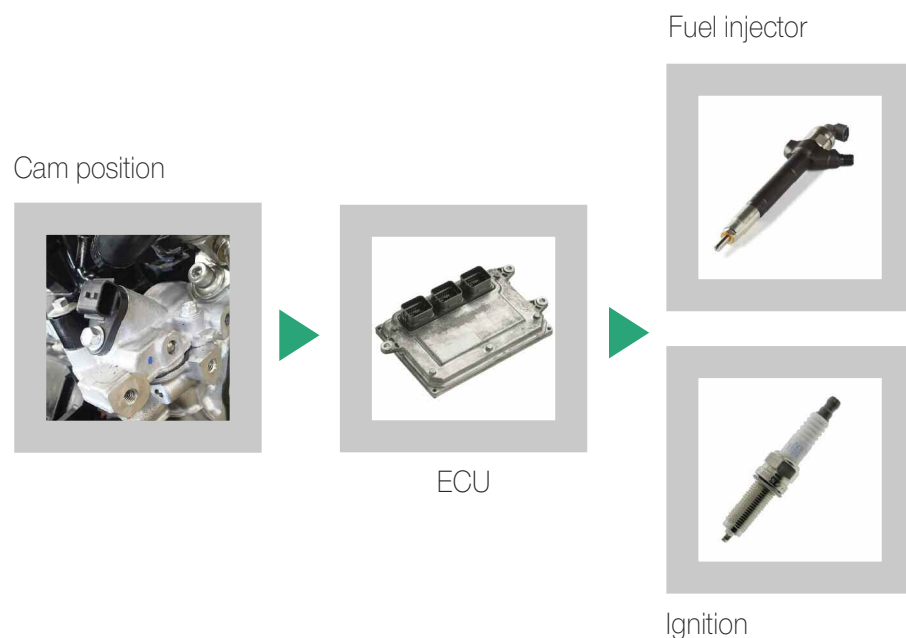

NGK and NTK products listed in the application guides do not apply to racing or modified engines, except where explicitly stated.

**VEHICLE
ELECTRONICS**

WHAT DO THEY DO?

Sensor; *a device which detects or measures a physical property and records, indicates, or otherwise responds to it.*

The sensors, of which there are two types, crankshaft and camshaft, provide information about engine speed and the exact position and speed of several engine parts - pistons, camshaft and valves.

Supplying this information to engine control unit (ECU) enables the fuel injection system to operate the engine efficiently.

VEHICLE
ELECTRONICS

TASK OF THE CAMSHAFT SENSOR

The camshaft sensor measures the position of the camshaft. This signal - in conjunction with the crankshaft position - is used to determine in which stroke each cylinder is. The ECU needs the signal to determine when to inject fuel and to operate the spark plug.

TASK OF THE CRANKSHAFT SENSOR

The crankshaft sensor measures the rotational speed and position of the crankshaft.

This is the most important information the engine control unit (ECU) needs to be able to work.