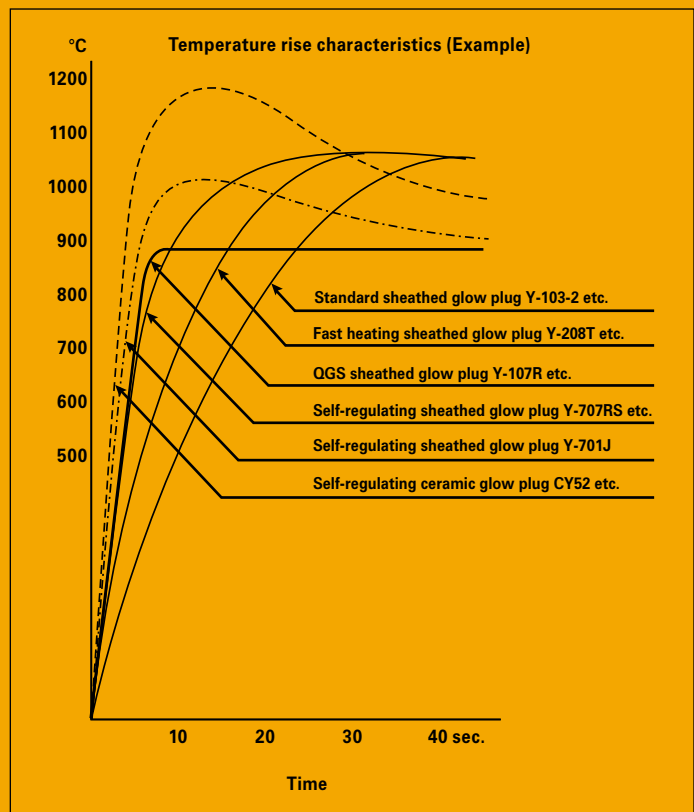

QGS Types

Similar to the metal sheathed QGS types, but offers faster heat up times to greater temperatures, although still requires strict regulation with a specialist QGS controller.

NHTC Types

New High Temperature Ceramic glow plugs use the latest technology to allow extremely fast heat up times to eliminate the concept of pre-glow. They also have the ability to maintain post glow temperatures as high as 1350°C to further help vehicle manufacturers reduce engine emissions.