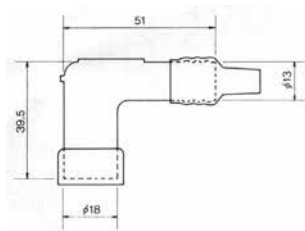

Part No.	Stock No.	Colour	Resistor	Ø Plug	Terminal Type
LD05F	8060	Black	5 kΩ	10 - 12mm	
LD05F-R	8231	Red	5 kΩ	10 - 12mm	

Description: 90° Elbow Type Material: Phenolic Resin