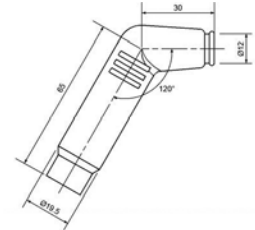

Part No.	Stock No.	Colour	Resistor	Ø Plug	Terminal Type
VD05EM	8422	Black	5 kΩ	10 - 12mm	

Description: 120° Elbow (Long) Type Material: EPDM Rubber

Part No.	Stock No.	Colour	Resistor	Ø Plug	Terminal Type
LB05EZ	8744	Black	5 kΩ	14mm	