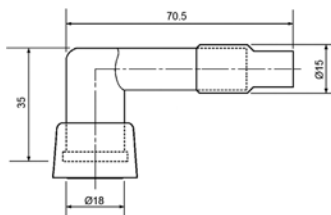

Part No.	Stock No.	Colour	Resistor	Ø Plug	Terminal Type
LB05EZ	8744	Black	5 kΩ	14mm	

Description: 90° Elbow Type Material: Phenolic Resin