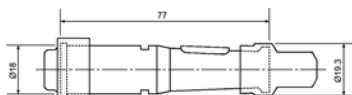

Part No.	Stock No.	Colour	Resistor	Ø Plug	Terminal Type
SD05FP	8325	Black	5 kΩ	10 - 12mm	

Description: Straight Type Material: Phenolic Resin