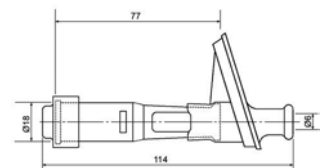

Part No.	Stock No.	Colour	Resistor	Ø Plug	Terminal Type
SD05FGA	8683	Black	5 kΩ	10 - 12mm	

Description: Straight with Grommet Material: Phenolic Resin

Application: Honda VT600, XL600