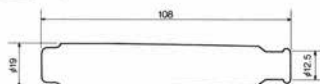

Part No.	Stock No.	Colour	Resistor	Ø Plug	Terminal Type
SD05FM	8392	Black	5 kΩ	10 - 12mm	
SD05FM-R	8673	Red	5 kΩ	10 - 12mm	

Description: Straight Rubber Sheathed Material: EPDM Rubber