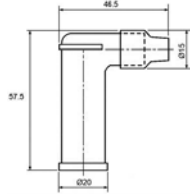

Part No.	Stock No.	Colour	Resistor	Ø Plug	Terminal Type
L05EA	6667	Black	5 kΩ	14mm	

Description: 90° Elbow Type Material: Phenolic Resin

Application: Piaggio (various 125, 150cc)

Part No.	Stock No.	Colour	Resistor	Ø Plug	Terminal Type
V05E	6665	Black	5 kΩ	14mm	