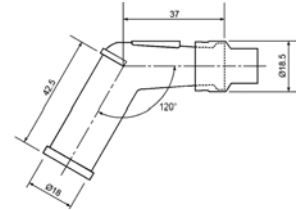

Part No.	Stock No.	Colour	Resistor	Ø Plug	Terminal Type
V05E	6665	Black	5 kΩ	14mm	

Description: 120° Elbow (Long) Type Material: Phenolic Resin

Application: Piaggio (various 125, 150cc)