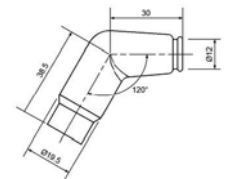

Part No.	Stock No.	Colour	Resistor	Ø Plug	Terminal Type
VD05EMH	7744	Black	5 kΩ	10 - 12mm	
VD05FMH	8425	Black	5 kΩ	10 - 12mm	

Description: 120° Elbow (Compact) Type Material: EPDM Rubber