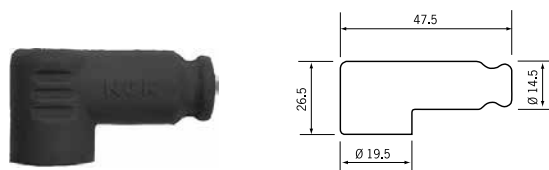

Part No.	Stock No.	Colour	Resistor	Ø Plug	Terminal Type
TRS1409-R	8733	Red	None	14mm	

Description: 90° Compact Type   Material: Silicon Rubber

*Suitable for use with R5540F-□ racing spark plugs only