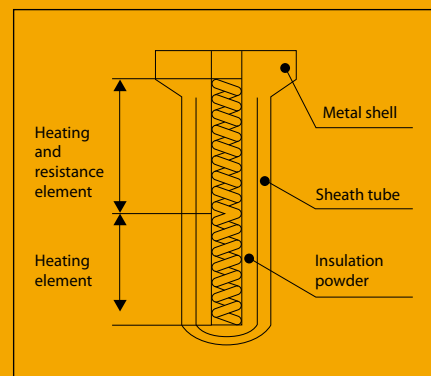

Double Coil Type