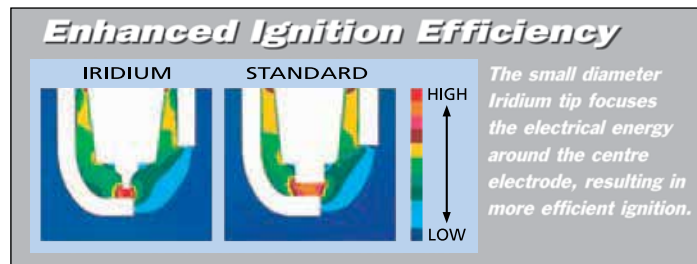

Iridium IX packaging