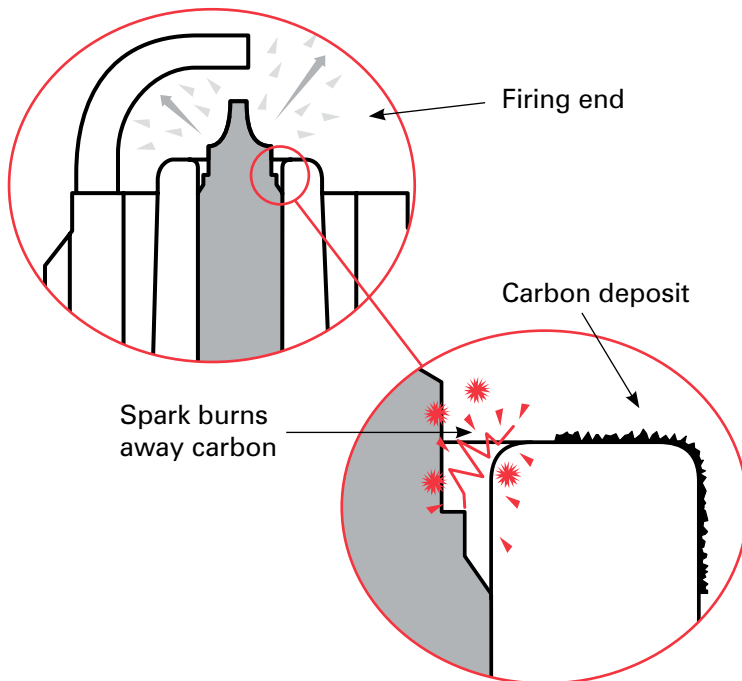

The close up section shows the annular gap between the centre electrode and insulator nose which provides cold fouling protection.

Should current try to leak away across a carbonised insulator a spark can occur between the electrode and the insulator thus burning away the carbon deposit.