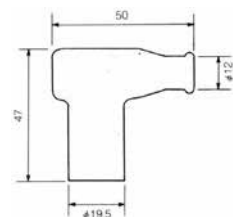

Part No.	Stock No.	Colour	Resistor	Ø Plug	Terminal Type
TB05EMA	8636	Black	5 kΩ	14mm	

Description: 90° Rubber Sheathed Material: Silicon Rubber