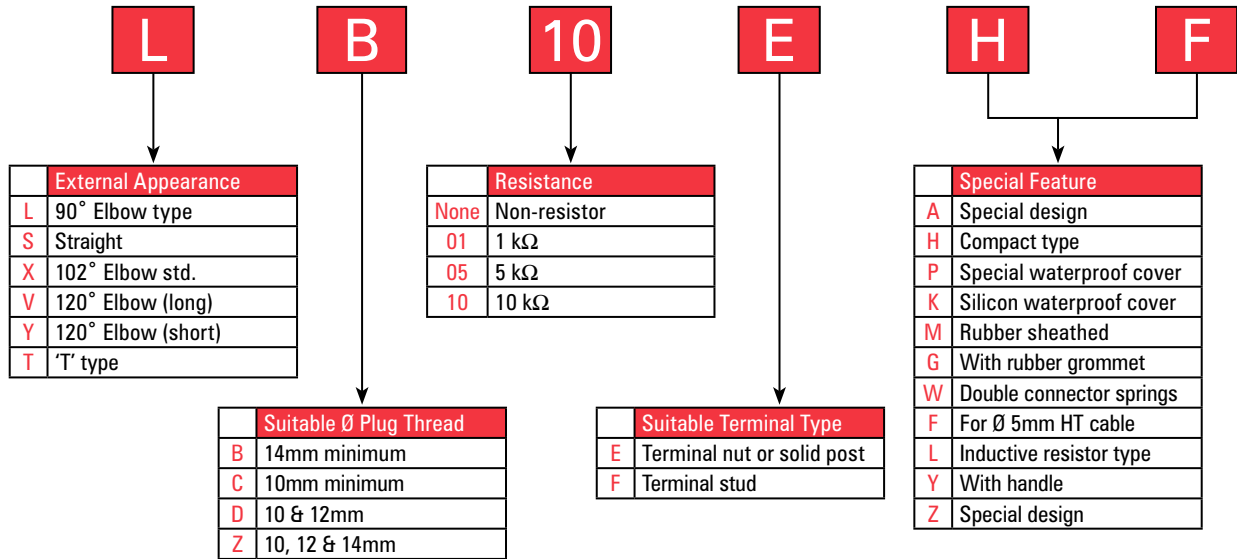

COVER SYMBOLS EXPLANATION CHART