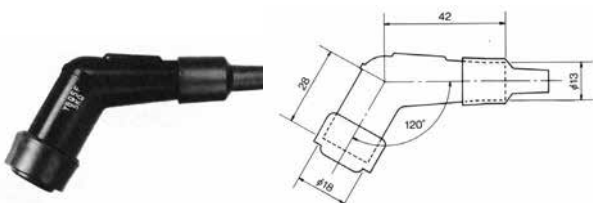

Part No.	Stock No.	Colour	Resistor	Ø Plug	Terminal Type
YB05F	8082	Black	5 kΩ	14mm	
YB05F-R	8162	Red	5 kΩ	14mm	

Description: 120° Elbow (Short) Type   Material: Phenolic Resin