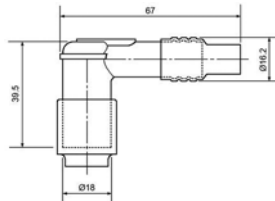

Part No.	Stock No.	Colour	Resistor	Ø Plug	Terminal Type
LB05EPK	8342	Black	5 kΩ	14mm	

Description: 90° Elbow Type Material: Phenolic Resin