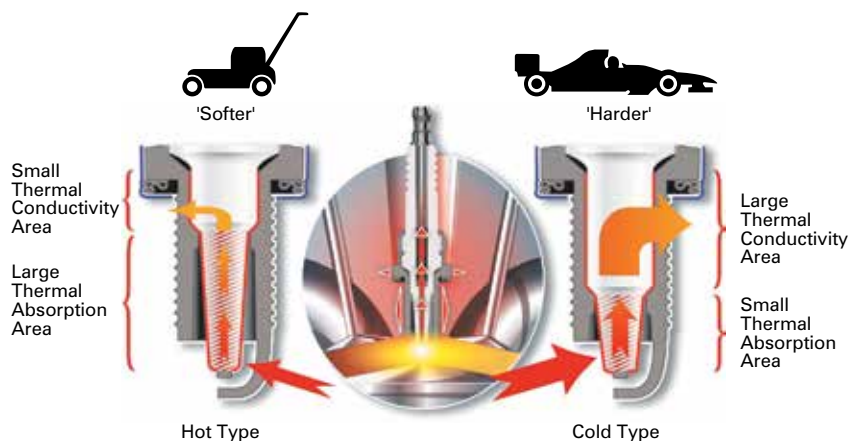

HEAT RANGE AND HEAT DISSIPATION

Spark plugs do not produce heat in the combustion chamber. One of the functions of the spark plug is to dissipate some of the heat produced during combustion. This is mostly transferred into the cylinder head. The 'Heat Range' indicates the measure of the spark plug's ability to do this.

A 'hot' spark plug is designed to maintain a sufficiently high temperature at the insulator nose to burn off carbon and oil deposits. A 'cold' spark plug is designed to allow a faster transfer of heat to the cylinder head thus preventing overheating and premature failure.

The heat range selection is obviously a complex task with many factors to take into account. NGK engineers therefore make specific recommendations for each engine and the use to which it is put.