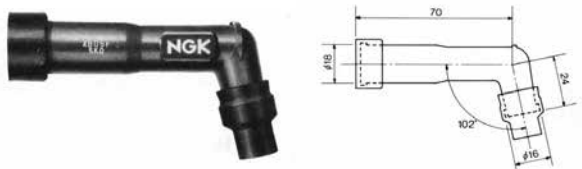

Description: 102° Elbow Type Material: Phenolic Resin

Part No.	Stock No.	Colour	Resistor	Ø Plug	Terminal Type
VB05F	8032	Black	5 kΩ	14mm	
VB05F-R	8759	Red	5 kΩ	14mm	
VD05F	8052	Black	5 kΩ	10 - 12mm	
VD05F-R	8376	Red	5 kΩ	10 - 12mm	
VD05EG	5817	Black	5 kΩ	10 - 12mm	