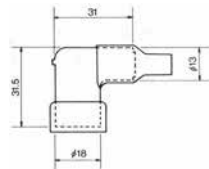

Part No.	Stock No.	Colour	Resistor	Ø Plug	Terminal Type
LB05EH	8334	Black	5 kΩ	14mm	
LB05EH-R	8688	Red	5 kΩ	14mm	
LB10EHF	8055	Black	10 kΩ	14mm	
LB10EHF-R	8058	Red	10 kΩ	14mm	

Description: 90° Elbow Type Material: Phenolic Resin