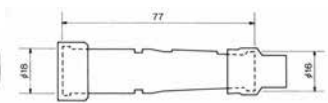

Part No.	Stock No.	Colour	Resistor	Ø Plug	Terminal Type
SB05E	8374	Black	5 kΩ	14mm	
SB05EC	8511	Red	5 kΩ	14mm	
SB05F	8080	Black	5 kΩ	14mm	
SB05F-R	8567	Red	5 kΩ	14mm	
SD05F	8022	Black	5 kΩ	10 - 12mm	
SD05F-R	8238	Red	5 kΩ	10 - 12mm	

Description: Straight Type Material: Phenolic Resin