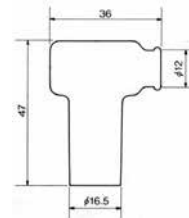

Part No.	Stock No.	Colour	Resistor	Ø Plug	Terminal Type
LB05EMH	8338	Black	5 kΩ	14mm	
LB05EMH-R	8160	Red	5 kΩ	14mm	

Description: 90° Rubber Sheathed Material: EPDM Rubber