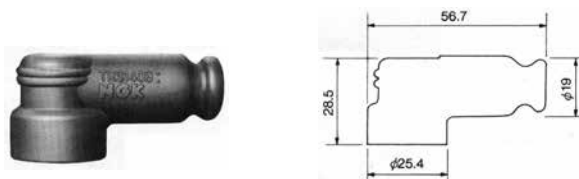

Part No.	Stock No.	Colour	Resistor	Ø Plug	Terminal Type
TRS1408F-B	8871	Blue	5 kΩ	14mm	Special*

Description: 90° Compact Type   Material: Silicon Rubber

*Suitable for use with R5300A-□ racing spark plugs only