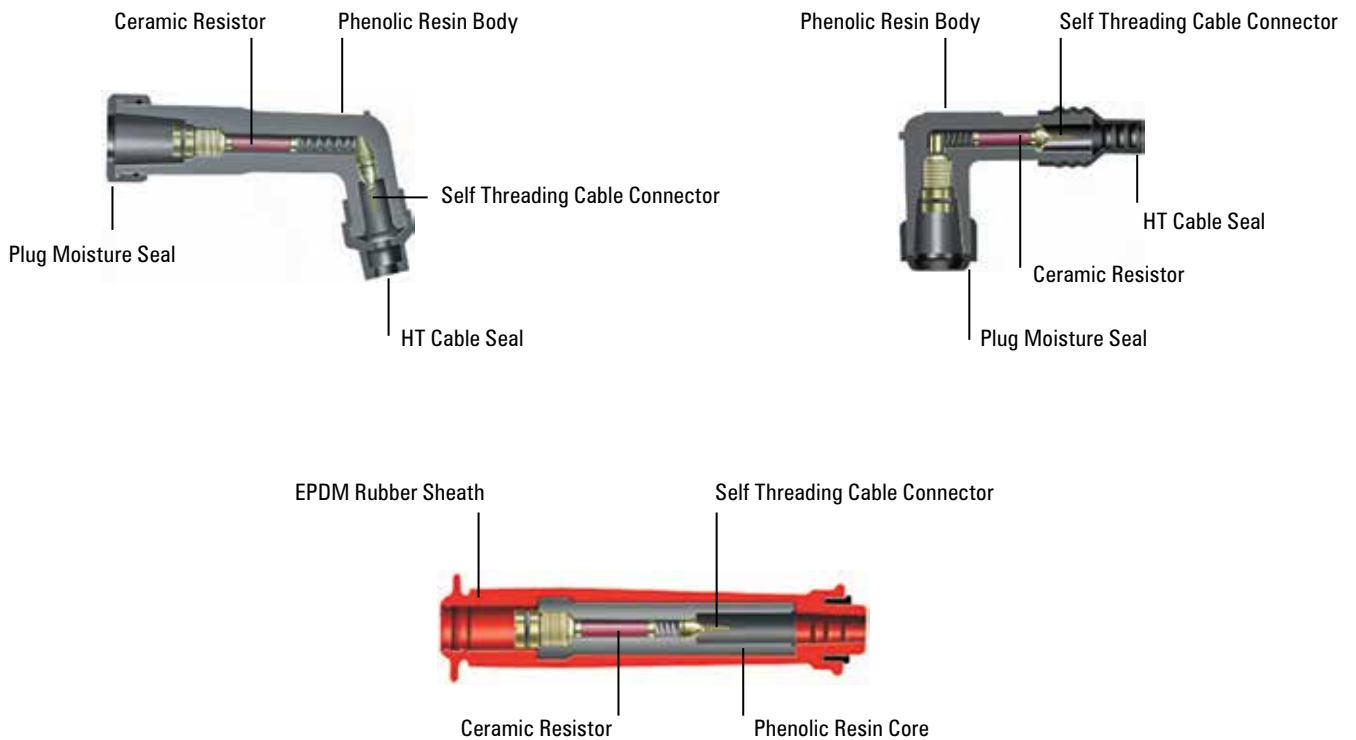

NGK RESISTOR PLUG COVERS