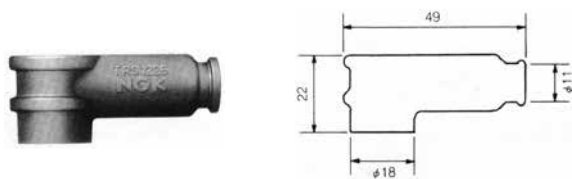

Part No.	Stock No.	Colour	Resistor	Ø Plug	Terminal Type
TRS1225-B	8787	Blue	5 kΩ	14mm	Special*

Description: 90° Compact Type   Material: Silicon Rubber

*Suitable for use with R6120-□ racing spark plugs only
*Suitable for use with R7282-□ racing spark plugs only