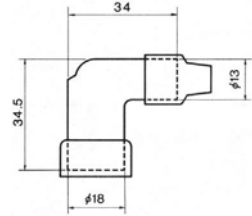

Part No.	Stock No.	Colour	Resistor	Ø Plug	Terminal Type
LZFH	8710	Black	None	10 - 14mm	

Description: 90° Non-resistor type Material: Phenolic Resin