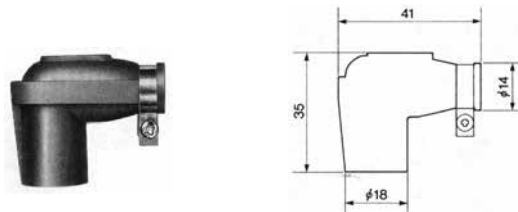

Part No.	Stock No.	Colour	Resistor	Ø Plug	Terminal Type
LBER-R	8307	Red	None	14mm	
LBER-B	8308	Blue	None	14mm	

Description: 90° Rubber Sheathed   Material: Silicon Rubber