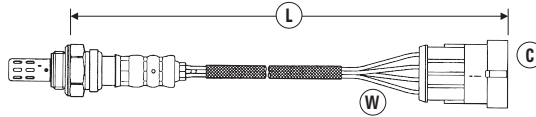

OXYGEN SENSOR APPLICATIONS

W = Number of Wires
C = Connector Type (see page 114-130)
L = Length of Sensor and lead (mm)