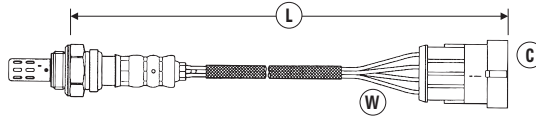

OXYGEN SENSOR APPLICATIONS

W = Number of Wires
C = Connector Type (see page 114-130)
L = Length of Sensor and lead (mm)

MODEL	ENG SIZE	ADDITIONAL INFORMATION V: = Vin No.	ENG TYPE E: = Eng No.	DATE	POSITION	W	C	L	PART NO.	STOCK NO.
MAZDA (CONTINUED)										
6 (2007→2013)	1.8		L823 16V	10/07→07/13	Front	5	159	690	LZA07-MD17	93269
	1.8		L823 16V	08/07→07/13	Rear	4	145	530	OZA495-F54	90899
	2.0	Incl. Estate	LF95 16V	10/07→12/12	Front	5	159	690	LZA07-MD17	93269
	2.0	Incl. Estate	LF95 16V	08/07→12/12	Rear	4	145	530	OZA495-F54	90899
	2.0	MZR Incl. Estate	LFYA 16V	01/10→	Front	5	159	690	LZA07-MD17	93269
	2.0	MZR Incl. Estate	LFYA 16V	01/10→	Rear	4	145	530	OZA495-F54	90899
	2.3		L3C1 16V	06/05→02/08	Front	5	162	640	LZA07-MD2	9394
	2.3		L3C1 16V	11/06→02/08	Rear	4	144	530	OZA495-F19	96837
	2.3	MPS Turbo	L3KG 16V	06/05→02/08	Front	5	162	640	LZA07-MD2	9394
	2.3	4WD	L3KG 16V	11/06→02/08	Rear	4	144	530	OZA495-F19	96837
	2.5	Incl. Estate	L501 16V	11/07→	Front	5	161	550	LZA07-MD16	90663
	2.5	Incl. Estate	L501 16V	08/07→	Rear	4	130	915	OZA495-F55	92567
	2.5		L5X0 16V	11/07→	Front	5	161	550	LZA07-MD16	90663
	2.5		L5X0 16V	08/07→12/12	Rear	4	130	915	OZA495-F55	92567
6 (2012→2017)	2.0	Incl. Estate	PEY7 16V	11/12→	Front	5	169	619	UAA0001-MD015	97771
323	1.6	BJ	ZM39, ZM40, ZM48, ZM49	08/98→10/03	Front	4	113	480	OZA495-F8	1334
626	1.8	GE	FP 16V	08/91→03/97	Front	4	31	480	OZA74-F1	0401
	2.0	GE	FS 16V	08/91→03/97	Front	4	31	480	OZA74-F1	0401
	2.5	GE	KL 24V	09/91→03/97	Front	4	31	480	OZA74-F1	0401
MX-6	2.5		KL 24V	07/91→06/97	Front	4	31	480	OZA74-F1	0401
XEDOS 6	2.0		KF1 24V	01/92→03/94	Front	4	31	480	OZA74-F1	0401
XEDOS 9	2.0		KF 24V	08/93→05/96	Rear	4	48	1430	OZA811-EE4	95334
	2.5		KL 24V	07/93→07/00	Rear	4	48	1430	OZA811-EE4	95334