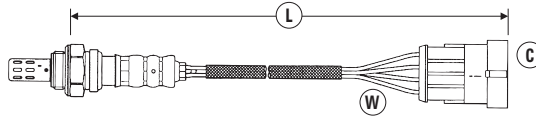

OXYGEN SENSOR APPLICATIONS

(W) = Number of Wires
(C) = Connector Type (see page 114-130)
(L) = Length of Sensor and lead (mm)