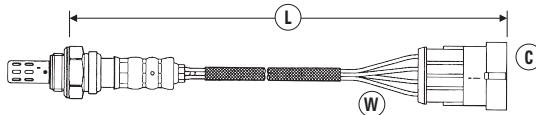

OXYGEN SENSOR APPLICATIONS

W = Number of Wires
C = Connector Type (see page 114-130)
L = Length of Sensor and lead (mm)

MODEL	ENG SIZE	ADDITIONAL INFORMATION V: = Vin No.	ENG TYPE E: = Eng No.	DATE	POSITION	W	C	L	PART NO.	STOCK NO.
SEAT (CONTINUED)										
TOLEDO (2004→2010)	2.0	TDI	BMN	06/06→07/07	Front	5	91	680	LZA17-VW1	0033
	2.0	TDI	BMM	09/06→04/10	Front	5	174	800	UAR9000-EE003	90392
TOLEDO (2012→2019)	1.2	TSI	CBZB	03/10→	Front	5	91	677	UAA0004-VW004	97375
	1.2	TSI	CBZB	03/10→	Rear	4	85	781	OZA871-EE4	96857
	1.6	TDI	CAYC	09/12→04/16	Front	5	91	332	UAA0004-VW003	90254