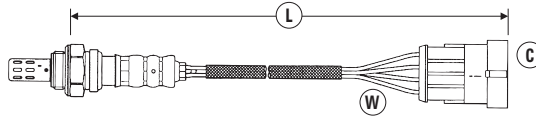

OXYGEN SENSOR APPLICATIONS

W = Number of Wires
C = Connector Type (see page 114-130)
L = Length of Sensor and lead (mm)

MODEL	ENG SIZE	ADDITIONAL INFORMATION V: = Vin No.	ENG TYPE E: = Eng No.	DATE	POSITION	W	C	L	PART NO.	STOCK NO.
SAAB (CONTINUED)										
9-3 (1998→2002)	2.3	Turbo 3 wire only	B235R 16V	01/99→08/00	Front	3	77	1095	OZA828-EE12	92033
	2.3	Turbo 4 wire only	B235R 16V	10/99→09/01	Front	4	49	765	OZA837-EE6	91535
	2.3	Turbo	B235R 16V	10/99→09/01	Rear	4	87	820	OZA683-EE11	1586
9-3 (2002→)	1.8		Z18XE	11/03→04/10	Front	4	74	741	OZA826-EE1	94143
	1.8		Z18XE	11/03→04/10	Rear	4	74	741	OZA826-EE1	94143
	1.8	Turbo	B207E	09/02→12/03	Front	4	49	425	OZA815-EE1	90473
	1.8	Turbo	B207E	09/02→12/03	Rear	4	87	725	OZA707-EE2	96324
	1.9	TiD, TTiD	A19DTR, Z19DT, Z19DTH	09/04→04/12	Front	5	174	400	UAR9000-EE009	91780
	2.0		B207L, B207R Turbo	05/02→08/03	Front	4	49	425	OZA815-EE1	90473
	2.0		B207L, B207R Turbo	05/02→08/03	Rear	4	87	725	OZA707-EE2	96324
	2.8	Incl. XWD	B284L, B284R V6 Turbo	12/07→02/15	Front	5	174	700	UAR9000-EE061	91431
9-5	2.0		B205E Turbo	09/97→09/01	Front	4	49	1095	OZA457-EE8	1577
	2.0	Incl. XWD	A20NFT, A20NHT Turbo	04/10→04/12	Front	4	148	312	OZA663-GM3	97715
	2.3		B235E, B235L, B235R Turbo	10/99→07/01	Front	4	49	765	OZA837-EE6	91535
	2.3		B235E, B235L, B235R Turbo	09/99→09/01	Rear	4	87	820	OZA683-EE11	1586
	3.0		B308E V6 Turbo	09/01→09/05	Front	4	49	765	OZA837-EE6	91535