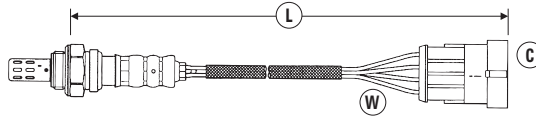

OXYGEN SENSOR APPLICATIONS

- Ⓜ = Number of Wires
- Ⓒ = Connector Type (see page 114-130)
- Ⓛ = Length of Sensor and lead (mm)