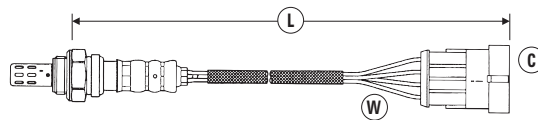

OXYGEN SENSOR APPLICATIONS

- Ⓜ = Number of Wires
- Ⓒ = Connector Type (see page 114-130)
- Ⓛ = Length of Sensor and lead (mm)