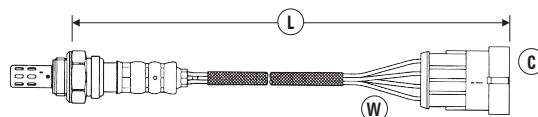

MOTORCYCLES

W = Number of Wires
C = Connector Type (see page 114-130)
L = Length of Sensor and lead (mm)

CC	MODEL	ADDITIONAL INFORMATION V: = Vin No.	ENG TYPE E: = Eng No.	DATE	W	C	L	PART NO.	STOCK NO.
HUSQVARNA									
450	TE450			09/07→	4	97	410	OZA591-WB1	0010
	SM450R			09/07→	4	97	410	OZA591-WB1	0010
510	SM510R			09/07→	4	97	410	OZA591-WB1	0010
610	SM610			10/06→	4	97	410	OZA591-WB1	0010
650	TR650 Strada			10/12→	4	99	231	OZA630-BM1	0072
	TR650 Terra			10/12→	4	99	231	OZA630-BM1	0072

HYOSUNG									
647	GT650i			01/08→	4	97	410	OZA591-WB1	0010

KTM									
999	990 Adventure / S			01/06→	4	97	500	OZA591-VB2	0009
	990 Superduke			01/06→	4	97	500	OZA591-VB2	0009

KYMCO									
200	Yager 200i			06/06→	4	31	590	OZA591-YB1	0011
250	Venox 250 Afi			06/06→	4	31	590	OZA591-YB1	0011
	Xciting 250i			06/06→	4	31	590	OZA591-YB1	0011

MOTO GUZZI									
750	Breva V750 i.e.			01/03→	4	40	310	OZA591-BB2	1710
	Nevada V750 i.e.			01/06→	4	40	310	OZA591-BB2	1710
877	Breva V850 i.e.			01/06→	4	40	310	OZA591-BB2	1710
	Griso V850 i.e.			01/06→	4	40	310	OZA591-BB2	1710
	Norge V850 i.e.			01/06→	4	40	310	OZA591-BB2	1710
1100	Breva V 1100			03/04→12/05	4	40	310	OZA341-BB1	0036
	Breva V 1100 i.e.			01/06→	4	40	310	OZA591-BB2	1710
	California			03/04→12/05	4	40	310	OZA341-BB1	0036
	California			01/06→	4	40	310	OZA591-BB2	1710
	Griso V 1100 i.e.			01/06→	4	40	310	OZA591-BB2	1710
	V11 Models			03/04→12/05	4	40	310	OZA341-BB1	0036
1150	Norge 1200			01/06→12/08	4	40	310	OZA591-BB2	1710
	Sport V 1200			01/06→12/08	4	40	310	OZA591-BB2	1710
	Stelvio 1200 4V			01/06→12/10	4	40	310	OZA591-BB2	1710

MOTO MORINI									
1187	9½			01/06→	4	40	310	OZA591-BB2	1710
	Corsaro			01/06→	4	40	310	OZA591-BB2	1710

MV AGUSTA									
910	F4 Brutale 910			10/06→12/08	4	40	310	OZA591-BB2	1710
989	Brutale 989			01/09→	4	40	310	OZA591-BB2	1710
998	F4 1000R			10/06→12/08	4	40	310	OZA591-BB2	1710
1078	Brutale 1078 RR			01/09→	4	40	310	OZA591-BB2	1710
	F4 1000			07/07→12/08	4	40	310	OZA591-BB2	1710
	F4 1078R			01/09→	4	40	310	OZA591-BB2	1710

SUZUKI									
600	GSR600			01/07→12/10	4	80	690	OZA448-J4	0003
	Gsx-R600			03/06→12/07	4	80	690	OZA448-J4	0003
750	Gsx-R750			03/06→12/07	4	80	690	OZA448-J4	0003
1800	VZR1800 K6 M1800R Intruder			04/06→	4	80	370	OZA448-J5	0004