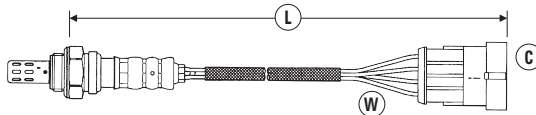

OXYGEN SENSOR APPLICATIONS

W = Number of Wires
C = Connector Type (see page 114-130)
L = Length of Sensor and lead (mm)

MODEL	ENG SIZE	ADDITIONAL INFORMATION V: = Vin No.	ENG TYPE E: = Eng No.	DATE	POSITION	W	C	L	PART NO.	STOCK NO.
ALFA ROMEO (CONTINUED)										
MiTo	1.4	MultiAir Turbo	940A2.000, 955A2.000, 955A6.000	08/09→04/20	Rear	4	104	695	OZA870-EE1	92680
	1.4	TB 120, 155	198A4.000, 199A8.000	01/09→08/10	Front	4	40	2315	OZA806-EE21	91673
	1.4	TB 120, 155	198A4.000, 199A8.000	01/09→08/10	Rear	4	40	2315	OZA806-EE21	91673
	1.4		350A1.000 8V	03/11→	Front	4	155	690	OZA863-EE6	91661
	1.4		350A1.000 8V	03/11→	Rear	4	40	310	OZA641-A2	94547
SPIDER	1.8	Twin Spark	AR32.201 16V Euro 2	03/98→12/00	Front	4	40	2315	OZA806-EE21	91673
	2.0	i.e.	AR015.88	01/90→12/94	Front	3	19	1665	OZA828-EE3	93043
	2.0	Twin Spark	AR16.201 16V Euro 2	04/95→03/98	Front	3	22	890	OZA446-E18	1887
	2.0	Twin Spark	AR16.201, AR32.301 16V Euro 2	04/98→11/99	Front	4	40	1175	OZA829-EE1	92088
	2.0	Twin Spark	AR32.310, 937A1.000 16V	09/00→02/06	Rear	4	40	2315	OZA806-EE21	91673
	2.0	JTDM	939B3.000 16V	12/09→03/11	Front	5	174	500	UAR9000-EE008	91299
	3.0		AR16.101 V6 12V Euro 2	04/95→11/99	Front	3	22	890	OZA446-E18	1887
	3.0		AR16.101, AR16.105 CF3 <U9 M7> V6 12V / 24V	06/00→02/06	Front	4	40	2315	OZA806-EE21	91673
	3.2	Right hand sensor	936A6.000 V6 24V	04/03→02/06	Front	4	40	2315	OZA806-EE21	91673
	3.2	Left hand sensor	936A6.000 V6 24V	04/03→02/06	Front	4	40	300	OZA770-EE61	94065
	3.2		936A6.000 V6 24V	04/03→02/06	Rear	4	40	2315	OZA806-EE21	91673
SPRINT	1.7	i.e.	305.58	10/87→12/89	Front	3	19	1665	OZA828-EE3	93043
STELVIO	2.2		55271838, 55275156	04/17→04/18	Front	5	91	219	UAA0004-FA015	96364
	2.2		55271838, 55275156	04/17→04/18	Rear	5	91	429	UAA0004-FA018	90786

ASTON MARTIN										
DB7	3.2		AJ6HT	01/96→06/99	Front	4	32	950	OZA836-EE13	92107
	3.2		AJ6HT	01/96→06/99	Rear	4	32	950	OZA836-EE13	92107
	5.9		AM2	07/99→12/04	Front	4	32	810	OZA816-EE1	95598
	5.9		AM2	07/99→12/04	Rear	4	32	950	OZA836-EE13	92107
DB9	5.9	Incl. Volante Left & Right hand sensor	AM04, AM3, AM4	09/04→04/13	Front	4	32	810	OZA816-EE1	95598
	5.9	Incl. Volante Left & Right hand sensor	AM04, AM3, AM4	09/04→04/13	Rear	4	32	950	OZA836-EE13	92107
VANTAGE	4.3		AM05, AM6U5 V8	06/05→12/08	Front	4	32	810	OZA816-EE1	95598
	4.3		AM05, AM6U5 V8	06/05→12/08	Rear	4	32	950	OZA836-EE13	92107