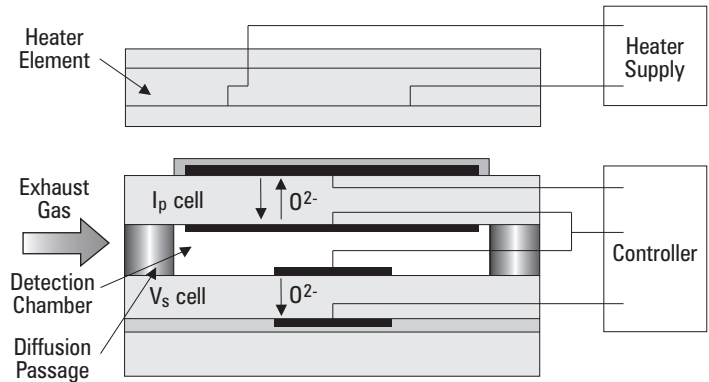

OXYGEN (LAMBDA) SENSOR TECHNICAL INFORMATION

ZFAS-U TYPE (Air/Fuel Sensor)

Also known as a UEGO, wide band or linear sensor, the easiest way to identify this type of NTK sensor (apart from the part number) is by the number of lead wires - they usually require at least five and are always heated types. The sensor is layered constructed with two ceramic substrate components, a Zirconia detection element and an Alumina heating element. No external reference air is required as the sensor generates its own. The detecting cavity is exposed to exhaust gas through a gas diffusion layer.

Put *very* simply the sensor tries to maintain a stoichiometric air/fuel ratio in the detection chamber by pumping oxygen in or out of the chamber. The value of the pumping current required to achieve this corresponds to the air fuel ratio of the exhaust gas. Not only does this type of sensor have an extended window of measurement and can be used successfully where lean burn strategy is employed, it also provides exceptional accuracy around the stoichiometric point which is useful in the quest for emission reduction. This type of sensor will also be used in conjunction with diesel engines as they operate with an excess air factor.

WHEN SHOULD A SENSOR BE RENEWED?

Due to the hostile environment in which they work sensors are subject to a degree of wear and tear and ageing. It would be impossible to say definitively what the service life of a lambda sensor should be due to the very different conditions that each vehicle experiences under different drivers. It would be reasonable to expect that the service life of a lambda sensor fitted to a vehicle used mostly for short in-town journeys would be shorter than one used for steady motorway use. We recommend that the function of the sensor is checked every 20,000 miles or annually. The emissions check as part of the current M.O.T. test samples the exhaust gases to monitor the efficiency of the engine, exhaust system and engine control systems. A lambda sensor is a vital part of this system.

A worn, faulty or failed sensor might make itself apparent by causing the engine to run poorly, increasing fuel consumption, increasing unwanted exhaust emissions or illuminating a malfunction indicator lamp on the dashboard. Newer vehicles have the ability to store fault codes in the processor some of which will relate to the lambda sensor and associated systems. Defective sensors can also cause irreparable damage to the catalyst. Sensors (this includes the wiring harness and connector) that have sustained physical damage will most likely have their life shortened or performance affected and should also be renewed.

HOW TO TEST OXYGEN SENSORS

The first step is to carry out a visual inspection of the sensor body, lead and connector. For personal safety this should be done with the engine switched off and ensure that the engine and components are cool enough to touch.

Following are some typical examples of sensors that have sustained physical damage and would require renewal. For heated lambda sensors (will have 3 or more wires) another simple test is to check the integrity of the heating element. This can be done using a suitable ohmmeter. Great care must be taken to identify the correct heater element wires. A reading greater than 30 Ω means that the heater is defective and the sensor should be renewed. A reading of infinity ∞ means that the heater coil or wiring is broken, again the sensor must be renewed. See 'Wiring Colours' later in this section.