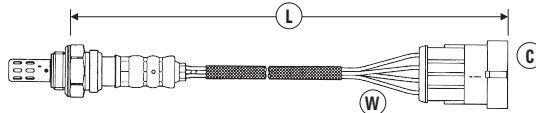

MOTORCYCLES

W = Number of Wires
C = Connector Type (see page 114-130)
L = Length of Sensor and lead (mm)

CC	MODEL	ADDITIONAL INFORMATION V: = Vin No.	ENG TYPE E: = Eng No.	DATE	W	C	L	PART NO.	STOCK NO.
APRILIA									
1000	RSV 1000 R		Rotax V2	04/04→	4	31	590	OZA591-SZ1	1767
	RSV 1000 R Factory		Rotax V2	10/03→	4	31	590	OZA591-SZ1	1767
	ETV 1000 Caponord			04→07	4	33	890	OZA222-SG2	0034

BMW									
650	F650 CS			11/01→12/03	4	68	341	OZA630-BM3	0074
	F650 CS			01/04→12/05	4	68	341	OZA630-BM3	0074
	F650 GS/GS Dakar			09/99→12/03	4	68	341	OZA630-BM3	0074
	F650 GS/GS Dakar			12/03→11/07	4	68	341	OZA630-BM3	0074
	G650 Xchallenge, Xcountry, Xmoto			07→09	4	99	231	OZA630-BM1	0072
	G650 GS			03/11→	4	68	341	OZA630-BM3	0074
	G650 GS Sertão			03/12→	4	68	341	OZA630-BM3	0074
800	F650 GS/GS Dakar			11/07→	4	99	521	OZA630-BM2	0073
	F800 GS			11/07→	4	99	521	OZA630-BM2	0073
	F800 R			05/09→	4	99	521	OZA630-BM2	0073
	F800 S/ST			12/05→	4	99	521	OZA630-BM2	0073
850	R850 R			07/02→08/05	4	69	922	OZA522-BM1	0053
	R850 RT			03/01→12/04	4	69	922	OZA522-BM1	0053
1085	R1100 S			01/03→12/03	4	69	922	OZA522-BM1	0053
1150	R1150 GS			11/01→12/03	4	69	922	OZA522-BM1	0053
	R1150 GS Adventure			11/01→09/06	4	69	922	OZA522-BM1	0053
	R1150 R			10/02→08/05	4	69	922	OZA522-BM1	0053
	R1150 RS/RT			03/01→12/04	4	69	922	OZA522-BM1	0053
1170	HP2 Enduro			12/05→11/08	4	99	231	OZA630-BM1	0072
	HP2 Megamoto			07→08	4	99	231	OZA630-BM1	0072
	HP2 Sport			08→	4	99	521	OZA630-BM2	0073
1200	K1200 GT			11/02→08/05	4	69	922	OZA522-BM1	0053
	K1200 GT			12/05→	4	99	521	OZA630-BM2	0073
	K1200 R			03/05→	4	99	521	OZA630-BM2	0073
	K1200 R Sport			11/07→	4	99	521	OZA630-BM2	0073
	K1200 S			06/04→	4	99	521	OZA630-BM2	0073
	K1200 RS			01/01→12/04	4	69	922	OZA522-BM1	0053
	R1200 C/CL			02/02→12/04	4	69	922	OZA522-BM1	0053
	R1200 GS			11/03→09	4	99	231	OZA630-BM1	0072
	R1200 RT			10/04→09	4	99	231	OZA630-BM1	0072
	R1200 S			10/05→07	4	99	231	OZA630-BM1	0072
	R1200 ST			12/04→11/07	4	99	231	OZA630-BM1	0072
1300	K1300 GT			09→	4	99	521	OZA630-BM2	0073
	K1300 R			09→	4	99	521	OZA630-BM2	0073
	K1300 S			09→	4	99	521	OZA630-BM2	0073

DUCATI									
695	Monster 695			06/04→	4	40	880	OZA591-BB3	0066
992	GT 1000			01/06→	4	40	880	OZA591-BB3	0066
	Monster S2R 1000			01/06→	4	40	880	OZA591-BB3	0066
	Paul Smart 1000			01/06→	4	40	880	OZA591-BB3	0066
	ST3, ST3S			01/04→	4	40	880	OZA591-BB3	0066
	Sport 1000			01/06→	4	40	880	OZA591-BB3	0066
998	Monster S4RS			06/04→	4	40	880	OZA591-BB3	0066

HONDA									
125	PS125i			01/06→	4	96	210	OZA577-H15	0064
	SH125i			01/05→	4	96	210	OZA577-H15	0064
1000	CBF1000			01/06→	4	80	990	OZA577-H17	0007