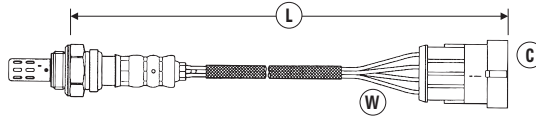

OXYGEN SENSOR APPLICATIONS

- Ⓜ= Number of Wires
- Ⓒ= Connector Type (see page 114-130)
- Ⓛ= Length of Sensor and lead (mm)

MODEL	ENG SIZE	ADDITIONAL INFORMATION V: = Vin No.	ENG TYPE E: = Eng No.	DATE	POSITION	Ⓜ	Ⓒ	Ⓛ	PART NO.	STOCK NO.	
VAUXHALL/OPEL (CONTINUED)											
VECTRA C (2002→2009)	2.2		Z22SE 16V	04/02→	Front	4	86	315	OZA860-EE3	92279	
	2.2		Z22SE 16V	04/02→	Rear	4	74	1485	OZA801-EE1	97643	
	2.2	V: To: 51065673 Direct Inj.	Z22YH 16V	10/03→10/08	Rear	4	74	1465	OZA837-EE4	90665	
	2.8		Z28NEL, Z28NET V6 Turbo	08/05→10/08	Front	5	174	700	UAR9000-EE061	91431	
	3.2	Ecotec Incl. Estate, Saloon	Z32SE V6	03/02→09/05	Front	4	74	600	OZA806-EE19	95948	
	3.2	Ecotec Incl. Estate, Saloon	Z32SE V6	03/02→09/05	Rear	4	74	600	OZA806-EE19	95948	
VIVARO (2001→2006)	2.0		F4R720 16V	02/02→12/06	Front	4	67	455	OZA770-EE63	92080	
VIVARO (2006→2015)	2.5	CDTi	G9U630 16V	10/06→12/11	Front	5	174	500	UAR9000-EE008	91299	
VX 220	2.0	200bhp	Z20LET Turbo	12/02→09/05	Front	4	74	600	OZA806-EE19	95948	
	2.2		Z22SE 16V	05/99→12/00	Front	4	86	660	OZA806-EE48	96094	
	2.2		Z22SE 16V	05/01→	Rear	4	74	1485	OZA801-EE1	97643	
ZAFIRA A (1999→2005)	1.6	V: To: 12 999 999, 1H 999 999	X16XEL 16V	03/99→	Front	4	42	470	OZA826-EE28	95740	
	1.6		Z16XE 16V	09/99→07/05	Front	4	72	770	OZA826-EE24	95028	
	1.6	V: To: 12999999, 15999999, 16999999	Z16XE 16V	09/99→07/05	Rear	4	72	770	OZA826-EE24	95028	
	1.6	V: 22000001, 2H000001, 25000001 on	Z16XE 16V	09/99→07/05	Rear	4	74	290	OZA660-EE3	5656	
	1.6	DualFuel	Z16YNG 16V	09/01→07/05	Front	4	72	770	OZA826-EE24	95028	
	1.6	DualFuel V: To: 12 999 999, 1H 999 999	Z16YNG 16V	09/01→07/05	Rear	4	72	770	OZA826-EE24	95028	
	1.6	DualFuel V: 22 000 001, 2H 000 001 on	Z16YNG 16V	09/01→07/05	Rear	4	74	290	OZA660-EE3	5656	
	1.8	Titania sensor	X18XE1 16V	03/99→09/00	Front	4	53	770	OTA7N-5A2	1938	
	1.8		Z18XE 16V	10/00→06/05	Front	4	74	741	OZA826-EE1	94143	
	1.8		Z18XE 16V	10/00→06/05	Rear	4	74	741	OZA826-EE1	94143	
	2.0	GSi Turbo	Z20LET	10/01→06/05	Front	4	74	600	OZA806-EE19	95948	
ZAFIRA B (2005→2015)	2.2		Z22SE 16V	05/99→	Front	4	86	660	OZA806-EE48	96094	
	2.2		Z22SE 16V	05/01→	Rear	4	74	1485	OZA801-EE1	97643	
	1.6		Z16XEP 16V E: To: 20HH5427	07/05→12/06	Front	4	72	525	OZA683-EE32	95666	
	1.6	V: To: 62999999, 6G999999	Z16XEP 16V	07/05→12/06	Rear	4	74	1465	OZA837-EE4	90665	
	1.6		A16XER, Z16XER 16V	04/09→12/13	Front	4	74	741	OZA826-EE1	94143	
	1.8		A18XER, A18XEL, Z18XER 16V	07/05→12/11	Front	4	74	741	OZA826-EE1	94143	
	1.8		A18XER, A18XEL, Z18XER 16V	07/05→12/11	Rear	4	74	741	OZA826-EE1	94143	
	1.9	CDTi	Z19DT, Z19DTH	07/05→08/11	Front	5	174	400	UAR9000-EE009	91780	
	2.0	200bhp	Z20LEH, Z20LER Turbo	07/05→08/11	Front	4	74	600	OZA806-EE19	95948	
	ZAFIRA TOURER (2011→2019)	1.4		A14NEL, A14NET, B14NET 16V	10/11→	Front	4	72	600	OZA723-EE81	94409
		1.6	CDTi V: To: D2999999	B16DTH	08/13→04/19	Front	5	91	513	UAA0004-GM001	96579
1.6		CDTi V: From: E2000001, To: F2999999	B16DTH	08/13→04/19	Front	5	91	507	UAA0004-GM004	93713	
1.6		CDTi V: G1000001 on	B16DTH	08/13→04/19	Front	5	91	685	UAA0004-GM006	94936