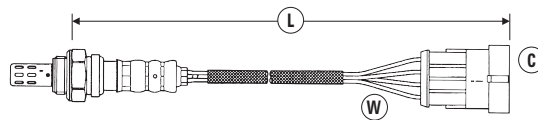

OXYGEN SENSOR APPLICATIONS

W = Number of Wires
C = Connector Type (see page 114-130)
L = Length of Sensor and lead (mm)

MODEL	ENG SIZE	ADDITIONAL INFORMATION V: = Vin No.	ENG TYPE E: = Eng No.	DATE	POSITION	W	C	L	PART NO.	STOCK NO.
ROVER (CONTINUED)										
75	4.6		46F2F V8	06/04→12/07	Front	4	32	810	OZA816-EE1	95598
	4.6		46F2F V8	06/04→12/07	Rear	4	32	950	OZA836-EE13	92107
100 SERIES	1.1	111	11K2D	01/95→12/98	Front	4	33	590	OZA829-EE2	95646
	1.4	114 GTI	14K2A, 14K2D, 14K4F 8V, 16V	01/95→12/98	Front	4	33	590	OZA829-EE2	95646
200 SERIES	1.1	211 V: To: YD471564	11K2D K Series	11/95→10/99	Front	4	33	590	OZA829-EE2	95646
	1.4	214	14K4, 14K2A, 14K2F 8V	01/93→10/99	Front	4	33	590	OZA829-EE2	95646
	1.6	216	D16 (Honda) 16V	10/92→10/95	Front	1	5	370	OZA401-E5	1828
	1.6	216 Inc. Cabrio, Coupe	16K4F K Series 16V	10/95→10/99	Front	4	33	590	OZA829-EE2	95646
	1.8	218 Coupe	18K4K K Series 16V	03/96→10/99	Front	4	33	590	OZA829-EE2	95646
	2.0	220 GSi Coupe	20T4G, 20T4H	10/92→03/96	Front	4	33	590	OZA829-EE2	95646
400 SERIES	1.4	414	14K4 K Series 16V	01/93→10/99	Front	4	33	590	OZA829-EE2	95646
	1.6	416	D16 (Honda) 16V	04/90→04/95	Front	1	5	370	OZA401-E5	1828
	1.6	416 Auto only V: To: AD 250028 1 wire	D16 (Honda) 16V	05/95→03/00	Front	1	5	370	OZA401-E5	1828
	1.6	416 Auto only V: WD 250029 on 4 wire	D16 (Honda) 16V	05/95→03/00	Front	4	43	320	OZA333-H4	0137
	1.6	416	16K4F K Series 16V	01/95→03/00	Front	4	33	590	OZA829-EE2	95646
	1.8	Tourer	18K4K K Series VVC 16V	03/96→12/97	Front	4	33	590	OZA829-EE2	95646
	2.0	420	20M4 16V	02/92→10/92	Front	4	33	590	OZA829-EE2	95646
	2.0	420	20T4, 20TG Turbo 16V	10/92→02/96	Front	4	33	590	OZA829-EE2	95646
600 SERIES	2.0	620	T16 Turbo	04/93→12/98	Front	4	33	590	OZA829-EE2	95646
800 SERIES	2.0	820	T16, 20T4H Turbo	11/91→10/99	Front	4	33	590	OZA829-EE2	95646
CITY ROVER	1.4		14K2	11/03→05/05	Front	4	83	1236	OZA816-EE10	90130
METRO	1.1		11K2D K Series	09/90→01/95	Front	4	33	590	OZA829-EE2	95646
	1.4	GTI	14K2, 14K4 K Series 8V, 16V	09/90→01/95	Front	4	33	590	OZA829-EE2	95646
MINI	1.3	Cooper	12A	02/91→09/00	Front	4	33	590	OZA829-EE2	95646