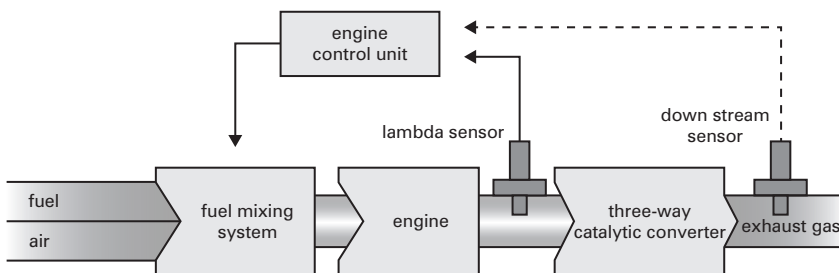

## WHAT IS AN OXYGEN SENSOR?

A sensor is a device that can detect an analogue signal e.g. movement, chemical composition, temperature etc. We personally use sensors for touch, taste, smell, hearing and sight. The second function of a sensor as discussed here is to convert this analogue signal into an electronic signal that can be sent to a processing device, our brain or for a motor vehicle the electronic control unit (ECU). The processing device can then decide if it needs to change something to compensate for the signal it is receiving e.g. move your hand away from something that is too hot or in the case of a lambda sensor instruct a change to the fuelling system on an engine.

## WHAT DOES THE OXYGEN SENSOR DO?

The most popular method used by vehicle manufacturers to reduce engine emissions is the three-way catalyst (catalytic converter). This device has the ability to take the three main toxic gases produced by an engine which are carbon monoxide (CO), oxides of nitrogen (NO<sub>x</sub>) and hydrocarbons (HC) and convert them to considerably less harmful, non-poisonous gases: carbon dioxide (CO<sub>2</sub>), water (H<sub>2</sub>O) and nitrogen (N<sub>2</sub>).

To carry out this conversion of gases efficiently the catalyst must operate within a specified temperature range but also be provided with exhaust gases that are within certain very tight tolerances dependant predominantly on air/fuel ratio. The precise control required to operate this system is provided by the use of an exhaust gas oxygen (Lambda) sensor installed upstream of the catalyst. A Lambda sensor has the ability to precisely measure the air/fuel ratio present in exhaust gases. By sending a signal to the control unit it can initiate a change to keep the fuelling system operating within the very tight tolerances required. This is known as a closed-loop control system.