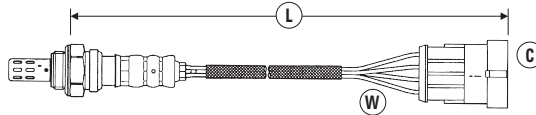

OXYGEN SENSOR APPLICATIONS

W = Number of Wires
C = Connector Type (see page 114-130)
L = Length of Sensor and lead (mm)