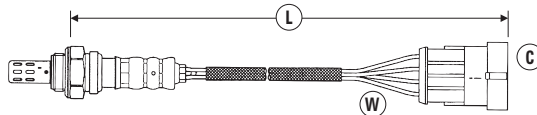

OXYGEN SENSOR APPLICATIONS

(W) = Number of Wires
(C) = Connector Type (see page 114-130)
(L) = Length of Sensor and lead (mm)