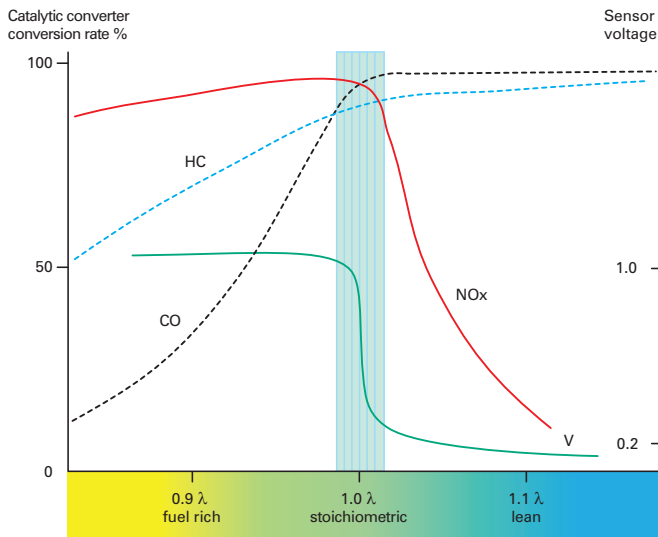

OXYGEN (LAMBDA) SENSOR TECHNICAL INFORMATION

A relatively small but increasing number of vehicles now use sensor types that can precisely measure the air/fuel ratio over a large range of fuel rich and fuel lean conditions. These sensors are called UEGO (Universal Exhaust Gas Oxygen) sensors, wideband, broadband or linear types.

ZIRCONIA BINARY TYPE

Under the metal protective end of the sensor there is a hollow thimble shaped ceramic body made from zirconium dioxide. The protective metal shell has specially designed holes to allow the exhaust gases to come into contact with the outside of the ceramic element. Both sides of this ceramic element are coated with a thin micro porous layer of platinum. These layers are the electrodes that carry the sensors signal to the wire cables. Over the outside electrode a thin additional layer of porous ceramic is added to protect the platinum from erosion by the exhaust gases. The inside of the thimble is hollow and is used to hold ambient air as a reference gas.

At temperatures in excess of 300°C the zirconia element possesses a property that causes a transfer of oxygen ions. This movement creates a voltage. The greater the difference of oxygen concentration between the exhaust gas and the ambient reference air in the centre of sensor thimble the higher the voltage produced. The voltage produced in the fuel lean position should be approximately 0.1 volt and in the fuel rich position approximately 0.9 volt. The very useful part of this function is that at around the stoichiometric point there is a relatively large change in voltage. This allows the sensor to keep the engine emissions within strict limits by constantly bringing the fuelling system back from a fuel lean or fuel rich position to retain the stoichiometric mixture. The time taken to switch from fuel lean to fuel rich is approximately 300 milliseconds.

Because this switching process will not occur until the sensor is up to working temperature there is a period of time after starting the engine during which the fuelling system is not being controlled as strictly as we would like. This could mean an increase in unwanted emissions. To combat this delay heated exhaust gas oxygen (HEGO) sensors are used. These sensors have a heating element installed in the centre of the thimble, which rapidly brings the sensor up to temperature, and therefore strict fuelling control can start very quickly. During periods of idling exhaust gas temperature can drop significantly; heated sensors ensure that this drop in temperature does not affect the stable operation of the sensor.

TITANIA TYPE

Externally these sensors look similar to the zirconia type however the sensor body may be generally smaller. These sensors do not generate a voltage as in the zirconia type but the electrical resistance of the titania changes in relation to the oxygen content of the exhaust gas. If there is a surplus of oxygen in the exhaust gas (fuel lean) the element resistance rises and as the concentration of oxygen decreases (becoming fuel rich) the resistance falls. In a similar way to the zirconia sensors there is a large change in voltage when the stoichiometric point is reached the titania sensor element has a large change in resistance at the stoichiometric point. As there is no need for a pocket of air as a reference gas and due to certain other design differences the sensor can be smaller, stronger and have a faster reaction time. The control system for this type of sensor is very different to that used for the zirconia type. All titania type sensors have internal heating elements.