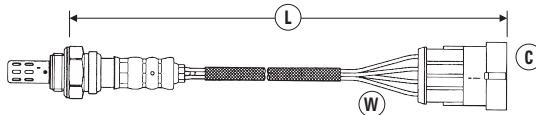

OXYGEN SENSOR APPLICATIONS

(W) = Number of Wires
(C) = Connector Type (see page 114-130)
(L) = Length of Sensor and lead (mm)

MODEL	ENG SIZE	ADDITIONAL INFORMATION V: = Vin No.	ENG TYPE E: = Eng No.	DATE	POSITION	(W)	(C)	(L)	PART NO.	STOCK NO.
DACIA (CONTINUED)										
SANDERO (2012 →)	0.9	Tce Incl. Estate	H4B 400	12/12 → 04/17	Front	4	101	500	OZA770-EE47	95686
	1.2	75	D4F 732	04/13 → 04/16	Front	4	101	735	OZA868-EE1	93692
	1.2	75	D4F 732	04/13 → 04/16	Rear	4	101	735	OZA868-EE1	93692

DAEWOO										
ESPERO	1.5		A15MF 16V	02/95 → 06/97	Front	1	6	445	OZA856-EE5	91106
	1.8		C18LE	02/95 → 06/97	Front	1	6	445	OZA856-EE5	91106
	2.0		C20LE	02/95 → 06/97	Front	1	6	445	OZA856-EE5	91106
KALOS	1.4		F14D3 16V	04/03 → 12/04	Front	4	31	400	OZA629-W2	0017
LACETTI	1.4		F14D3 16V	02/04 → 12/04	Front	4	31	400	OZA629-W2	0017
MATIZ	0.8	4 wire only	F8CV Euro 2	09/98 → 12/03	Front	4	42	310	OZA341-W2	0440
	0.8		F8CV Euro 2	09/98 → 12/03	Rear	4	31	555	OZA341-W3	1332
	0.8	4 wire only	F8CV Euro 4	01/04 → 12/04	Front	4	31	310	OZA629-W6	0019
	0.8		F8CV Euro 4	01/04 → 12/04	Rear	4	102	380	OZA610-W2	0014
	1.0		B10S Euro 2, Euro 4 only (Excl. Euro 3 - Co2 Emission 161)	01/03 → 12/04	Front	4	31	510	OZA629-W5	0018
	1.0		G10CV Euro 2	01/03 → 12/03	Rear	4	31	555	OZA341-W3	1332
	1.0		B10S Euro 4	01/04 → 12/04	Rear	4	102	350	OZA610-W5	0015
NEXIA	1.5		A15MF, G15MF 16V	02/95 → 08/97	Front	1	6	445	OZA856-EE5	91106
TACUMA	1.6		A16DMS	10/01 → 01/05	Front	2	134	400	OZA478-W2	1670
	1.8		A18DMS, F18D2	09/00 → 12/01	Front	2	134	400	OZA478-W2	1670

DAIHATSU										
TERIOS	1.3		K3VE	08/00 → 06/06	Rear	4	34	775	OZA806-EE23	91357
SIRION	1.0	4WD	EJ-DE	04/99 → 09/00	Rear	4	34	775	OZA806-EE23	91357
	1.0		1KR-FE	01/05 → 12/10	Front	4	123	750	OZA806-EE45	95684
	1.0		1KR-FE	01/05 → 12/10	Rear	4	34	775	OZA806-EE23	91357
YRV	1.3		K3VE, K3VET	01/01 → 04/05	Front	4	34	775	OZA806-EE23	91357

DAIMLER - SEE JAGUAR

DODGE										
VIPER	8.0	Left & Right hand sensor	EWB	03/95 → 10/98	Rear	4	115	457	OZA694-EE2	90539

FERRARI										
348	3.4	Coupe Incl. Spider	F119F000	02/90 → 04/94	Front	4	38	880	OZA527-E4	0218
512	5.0		F113D00/40	01/92 → 10/94	Front	4	38	880	OZA527-E4	0218
MONDIAL	3.2	Quattrovalvole	F105C	01/86 → 12/87	Front	3	19	670	OZA446-E1	1833
TESTAROSSA	4.9		F113B	08/86 → 10/91	Front	3	19	670	OZA446-E1	1833

FIAT										
500	0.9	TwinAir	199B6.000, 312A2.000	09/10 → 12/20	Front	5	91	520	UAA0001-FA001	90532
	0.9	TwinAir	199B6.000, 312A2.000	09/10 → 12/20	Rear	4	104	695	OZA870-EE1	92680
	1.2	i.e.	169A4.000	07/07 → 12/09	Front	4	104	310	OZA641-A1	1726
	1.2	i.e.	169A4.000	07/07 → 12/09	Rear	4	104	310	OZA641-A1	1726
	1.2	i.e.	169A4.000	01/10 → 10/13	Front	4	104	695	OZA870-EE1	92680
	1.2	i.e.	169A4.000	01/10 → 10/13	Rear	4	104	695	OZA870-EE1	92680
	1.3	Multijet Diesel	169A1.000	01/08 →	Front	5	91	610	LZA15-A5	1727
	1.4		169A3.000	01/08 → 12/12	Front	4	40	300	OZA675-EE1	7978
	1.4	Turbo Abarth	312A1000	08/08 → 03/16	Front	4	40	300	OZA675-EE1	7978
	1.4	Turbo Abarth	312A1000	08/08 → 03/16	Rear	4	40	2315	OZA806-EE21	91673

↑
Sensor Position is listed as either **FRONT** (regulating) for pre-catalyst or **REAR** (diagnostic) for post-catalyst installation