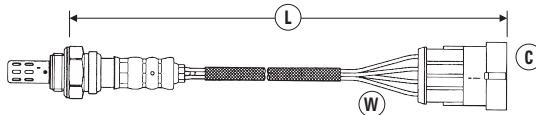

OXYGEN SENSOR APPLICATIONS

W = Number of Wires
C = Connector Type (see page 114-130)
L = Length of Sensor and lead (mm)