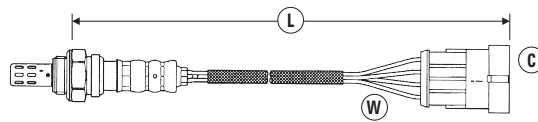

OXYGEN SENSOR APPLICATIONS

- Ⓜ = Number of Wires
- Ⓒ = Connector Type (see page 114-130)
- Ⓛ = Length of Sensor and lead (mm)

MODEL	ENG SIZE	ADDITIONAL INFORMATION V: = Vin No.	ENG TYPE E: = Eng No.	DATE	POSITION	Ⓜ	Ⓒ	Ⓛ	PART NO.	STOCK NO.
VOLVO (CONTINUED)										
XC90	2.5	AWD	B5254T2 Turbo	10/02→09/14	Front	5	182	1200	UAR9000-EE064	90521
	2.5		B5254T2 Turbo	08/04→12/06	Rear	4	49	745	OZA659-EE99	91245

Sensor Position is listed as either FRONT (regulating) for pre-catalyst or **REAR** (diagnostic) for post-catalyst installation