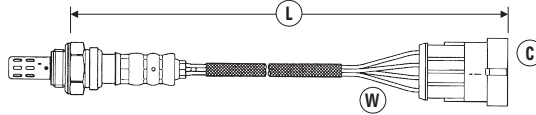

OXYGEN SENSOR APPLICATIONS

W = Number of Wires
C = Connector Type (see page 114-130)
L = Length of Sensor and lead (mm)