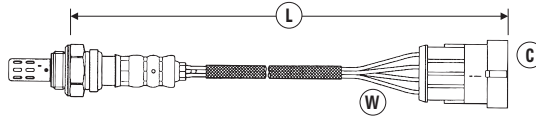

OXYGEN SENSOR APPLICATIONS

W = Number of Wires
C = Connector Type (see page 114-130)
L = Length of Sensor and lead (mm)

MODEL	ENG SIZE	ADDITIONAL INFORMATION V: = Vin No.	ENG TYPE E: = Eng No.	DATE	POSITION	W	C	L	PART NO.	STOCK NO.	
HYUNDAI (CONTINUED)											
i30	1.6	GDI	GF4C, GF4D	12/11→12/16	Front	5	174	700	UAR9000-EE061	91431	
	1.6		G4FG	01/12→10/15	Rear	4	141	485	OZA851-EE40	92181	
	2.0		G4GC	06/07→	Rear	4	31	520	OZA770-EE46	91202	
i40	2.0	CRDi VGT	D4EA 16V	09/07→12/10	Front	5	174	800	UAR9000-EE003	90392	
	1.6	GDI	G4FD	07/11→12/13	Front	5	174	700	UAR9000-EE061	91431	
	1.7	CRDi	D4FD 16V	12/11→12/19	Front	5	174	400	UAR9000-EE009	91780	
i800	2.0		G4NC 16V	07/11→12/12	Front	5	174	800	UAR9000-EE004	90357	
	2.5	CRDi	D4CB	06/08→05/14	Front	5	174	400	UAR9000-EE009	91780	
	ix20	1.4		G4FA	11/10→04/19	Rear	4	141	485	OZA851-EE40	92181
ix35	1.6		G4FC	11/10→12/20	Rear	4	141	485	OZA851-EE40	92181	
	1.6		G4FD	09/10→08/16	Front	5	174	700	UAR9000-EE061	91431	
	1.7	CRDi	D4FD 16V	09/10→08/16	Front	5	174	400	UAR9000-EE009	91780	
LANTRA	2.0	CRDi VGT	D4HA 16V	01/10→08/16	Front	5	174	300	UAR9000-EE007	93195	
	1.6		G4ED	06/00→07/03	Rear	4	30	300	OZA770-EE73	95320	
	1.8		G4BB	06/00→07/03	Rear	4	30	300	OZA770-EE73	95320	
MATRIX	2.0		G4EC	06/00→07/03	Rear	4	30	300	OZA770-EE73	95320	
	1.5	CRDi VGT	D4FA 16V	07/07→03/11	Front	5	174	300	UAR9000-EE007	93195	
	1.6		G4ED-G	10/01→03/11	Front	4	31	520	OZA770-EE46	91202	
SANTA FE	1.8		G4GB-G	10/01→03/08	Rear	4	30	320	OZA839-EE3	90830	
	2.2	CRDi VGT	D4EB 16V	04/06→12/10	Front	5	174	800	UAR9000-EE003	90392	
	2.2	CRDi VGT	D4HB 16V	01/10→05/13	Front	5	174	300	UAR9000-EE007	93195	
S-COUPE	2.4		G4KC 16V	01/09→	Front	5	91	450	UAA0001-HD001	95449	
	2.7	Left hand sensor	G6BA V6	03/01→05/06	Front	4	139	630	OZA819-EE1	96055	
	2.7	Left hand sensor	G6BA V6	03/01→05/06	Rear	4	139	630	OZA819-EE1	96055	
SONATA	1.5		AlphaG4EK	07/92→06/93	Front	3	19	1665	OZA828-EE3	93043	
	1.5	GT Turbo	AlphaG4EK-TC	04/91→06/93	Front	3	19	1665	OZA828-EE3	93043	
TRAJET	2.0	CRDi VGT	D4EA 16V	09/09→03/11	Front	5	174	800	UAR9000-EE003	90392	
	2.0		G4GC-G CVVT	06/04→12/07	Rear	4	30	320	OZA839-EE3	90830	
	2.7		G6BA V6	01/01→09/04	Front	4	139	630	OZA819-EE1	96055	
TUCSON	2.7		G6BA V6	01/01→09/04	Rear	4	139	630	OZA819-EE1	96055	
	1.7	CRDi	D4FD 16V	04/16→04/19	Front	5	174	400	UAR9000-EE009	91780	
	2.0		G4GC	08/04→12/08	Front	4	31	520	OZA770-EE46	91202	
	2.0		G4GC	08/04→12/08	Rear	4	30	320	OZA839-EE3	90830	
	2.0	CRDi VGT	D4EA 16V	09/06→12/10	Front	5	174	800	UAR9000-EE003	90392	
VELOSTER	2.0	CRDi	D4HA 16V Euro 4 to Euro 6	07/15→04/19	Front	5	174	300	UAR9000-EE007	93195	
VELOSTER	1.6	GDI	G4FD	03/11→12/17	Front	5	174	700	UAR9000-EE061	91431