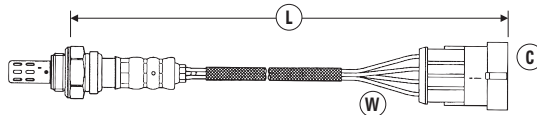

OXYGEN SENSOR APPLICATIONS

W = Number of Wires
C = Connector Type (see page 114-130)
L = Length of Sensor and lead (mm)