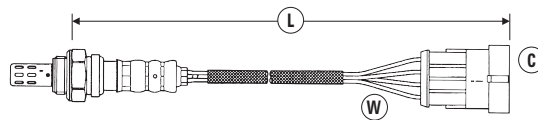

OXYGEN SENSOR APPLICATIONS

W = Number of Wires
C = Connector Type (see page 114-130)
L = Length of Sensor and lead (mm)