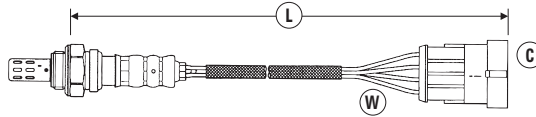

OXYGEN SENSOR APPLICATIONS

W = Number of Wires
C = Connector Type (see page 114-130)
L = Length of Sensor and lead (mm)

MODEL	ENG SIZE	ADDITIONAL INFORMATION V: = Vin No.	ENG TYPE E: = Eng No.	DATE	POSITION	W	C	L	PART NO.	STOCK NO.
SUZUKI (CONTINUED)										
SWIFT MK 3	1.2		K12B VVT 16V	10/11→	Rear	4	169	550	OZA770-EE51	93886
	1.3		M13A 16V	02/05→12/13	Front	4	168	490	OZA668-EE24	97830
	1.3		M13A	04/05→03/11	Rear	4	96	840	OZA804-EE11	94615
	1.5		M15A	04/05→03/11	Front	4	168	490	OZA668-EE24	97830
	1.5		M15A	04/05→03/11	Rear	4	96	840	OZA804-EE11	94615
VITARA	1.6		G16B 16V	02/91→12/94	Front	1	6	445	OZA856-EE5	91106
	1.6	DDiS	D16AA	02/15→12/18	Front	5	174	1000	UAR9000-EE067	90197