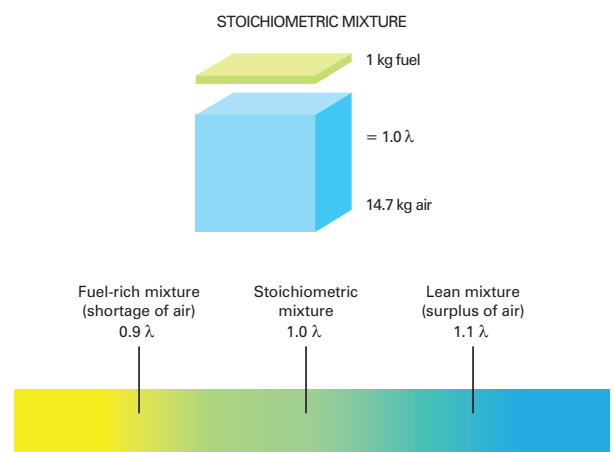

HOW DOES THE OXYGEN SENSOR WORK?

Most NTK Lambda sensors can be divided into two noninterchangeable types Zirconia Sensors and Titania Sensors. These are classed as binary or Lambda 1 sensors. They use different types of ceramic element and function in different ways but they have a common goal – to ensure the catalyst works efficiently and harmful gases are kept to a minimum. In order to achieve this an engine needs to attain as close to complete combustion as possible. The ideal ratio of air and fuel to achieve this is around 14.7:1; this means that for 14.7 kg of air, 1 kg of fuel would be used. This chemically correct air fuel ratio is known as a stoichiometric ratio or Lambda (λ)1.0. A fuel rich mixture would have a lower value e.g. 0.8 and a fuel lean mixture would have a higher value e.g. 1.2.