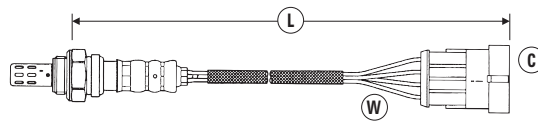

OXYGEN SENSOR APPLICATIONS

- Ⓜ = Number of Wires
- Ⓒ = Connector Type (see page 114-130)
- Ⓛ = Length of Sensor and lead (mm)