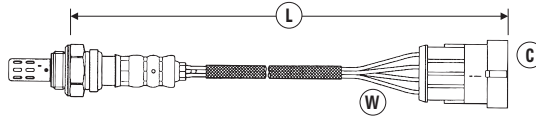

OXYGEN SENSOR APPLICATIONS

W = Number of Wires
C = Connector Type (see page 114-130)
L = Length of Sensor and lead (mm)

MODEL	ENG SIZE	ADDITIONAL INFORMATION V: = Vin No.	ENG TYPE E: = Eng No.	DATE	POSITION	W	C	L	PART NO.	STOCK NO.
RENAULT (CONTINUED)										
SCENIC MK 3 (2009→2017)	1.5	dCi	K9K 636, 656, 836, 837	12/10→05/12	Front	5	174	500	UAR9000-EE014	95436
	1.6		K4M 858, K4M 9766, K4MR 858	06/09→12/16	Front	4	121	440	OZA851-EE38	91625
	1.6		K4M 858, K4M 9766, K4MR 858	06/09→12/16	Rear	4	121	440	OZA851-EE38	91625
	2.0		M4R 711, M4RF 713	06/09→04/12	Front	4	121	440	OZA851-EE38	91625
	2.0		M4R 711, M4RF 713	06/09→04/12	Rear	4	121	440	OZA851-EE38	91625
	2.0	dCi	M9R 610, 615	04/09→03/11	Front	5	174	400	UAR9000-EE009	91780
SCENIC MK 4 (2016→2020)	1.2	Tce 115	H5Ft 408 Euro 5	09/16→04/19	Front	4	101	500	OZA770-EE47	95686
	1.2	Tce 115	H5Ft 408 Euro 5	09/16→04/19	Rear	4	199	471	OZA869-EE1	95559
	1.6	dCi	R9M 414	09/16→04/19	Front	5	174	400	UAR9000-EE009	91780
TRAFIC (1981→2000)	2.2		J7T 600	07/94→10/98	Front	3	14	288	OZA55-R1	1878
TRAFIC (2001→2010)	2.0	Check OE number	F4R 720 16V	05/01→12/08	Front	4	67	450	OZA826-EE19	91508
	2.0	Check OE number	F4R 720 16V	05/01→12/08	Front	4	67	455	OZA770-EE63	92080
	2.0		F4R 720, 722	05/01→12/08	Rear	4	67	450	OZA826-EE19	91508
	2.0	dCi	M9R 692, M9R 780, M9R 782, M9R 786 16V	09/06→12/10	Front	5	174	500	UAR9000-EE008	91299
TRAFIC (2010→2015)	2.5	dCi	G9U 630 16V	05/10→05/15	Front	5	174	500	UAR9000-EE008	91299
TRAFIC (2014→)	1.6	dCi	R9M 450, 452	08/14→12/20	Front	5	174	400	UAR9000-EE009	91780
TWINGO	1.2		D4F 772 16V	10/09→	Front	4	101	735	OZA868-EE1	93692
	1.2		D4F 772 16V	10/09→	Rear	4	101	735	OZA868-EE1	93692
	1.2		D7F 800 8V	01/08→	Rear	4	101	500	OZA837-EE7	94149
	1.2		D4F 780, 782 16V	04/07→	Front	4	101	500	OZA837-EE7	94149
	1.2		D4F 780, 782 16V	04/07→	Rear	4	101	500	OZA837-EE7	94149
	1.6		K4M 854 16V	10/08→05/12	Rear	4	121	440	OZA851-EE38	91625
VEL SATIS	2.0		F4R 762, 763 Turbo 16V	11/02→08/05	Front	4	67	330	OZA770-EE65	92916
	2.0		F4R 762, 763 Turbo 16V	11/02→08/05	Rear	4	67	330	OZA770-EE65	92916
	3.5		V4Y-701 V6 24V	11/02→08/05	Front	4	70	911	OZA817-EE1	91332
WIND	1.2		D4F 780 16V	02/11→12/12	Front	4	101	500	OZA837-EE7	94149
	1.2		D4F 780 16V	02/11→12/12	Rear	4	101	500	OZA837-EE7	94149
	1.6		K4M 854 16V	06/10→12/12	Rear	4	121	440	OZA851-EE38	91625