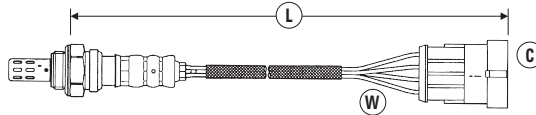

OXYGEN SENSOR APPLICATIONS

- Ⓜ = Number of Wires
- Ⓒ = Connector Type (see page 114-130)
- Ⓛ = Length of Sensor and lead (mm)