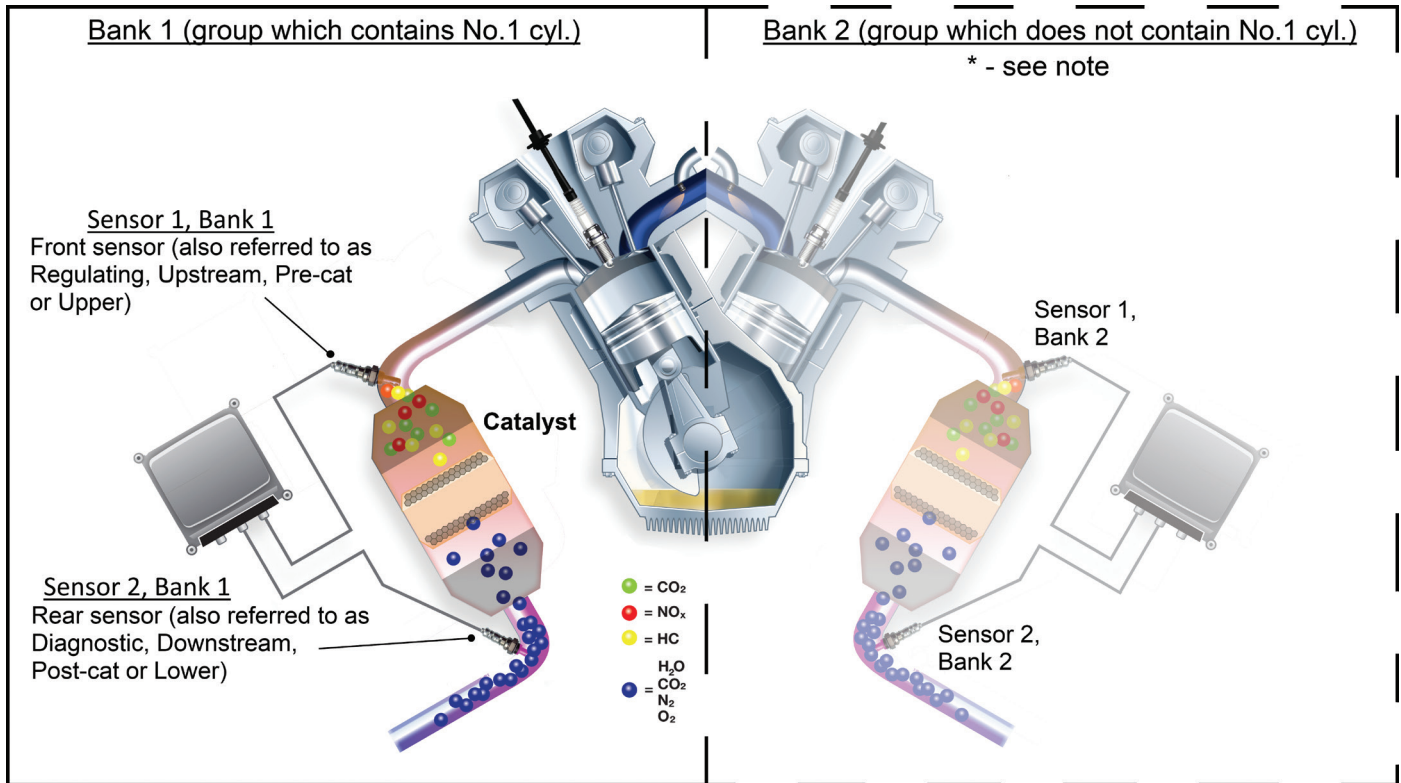

OXYGEN (LAMBDA) SENSOR TECHNICAL INFORMATION

IDENTIFYING OXYGEN SENSOR POSITION (EOBD coding)

Below is a guide to help identify the correct sensor to supply from our catalogue listings in relation to the P codes sometimes displayed on fault scanning equipment during diagnosis (e.g. P013#, P014#...P016# etc.).

* - Bank 2 not normally found on engines with only 4-cylinders, apart from a couple of exceptions. Mainly only for larger multi-cylinder engines (e.g. V6, V8, V10)

Notes in relation to bank numbers

- Bank 1 always refers to the group of cylinders which includes No.1 cylinder.
- The majority of small engined European vehicles will only have Bank 1 sensors fitted (i.e. 1 x Front & 1 x Rear).
- An inline 6-cylinder engine may have cylinders 1,2 & 3 referred to as Bank 1 & cylinders 4,5 & 6 referred to as Bank 2.
- V configured engines would normally have Bank 1 & Bank 2 sensors, with again Bank 1 referring to the group of cylinders which contains No. 1 cylinder.

Notes in relation to sensor numbers

- Sensor 1 always refers to the front/regulating (Upstream / Pre-cat / Upper) sensor.
- Sensor 2 always refers to the rear/diagnostic (Downstream / Post-cat / Lower) sensor.

N.B. Some larger capacity vehicles may have 2 rear/ diagnostic (Downstream / Post-cat / Lower) sensors on the same bank, which may be referred to by EOBD codes as sensor 2 & sensor 3. Sensor 2 would relate to the rear sensor closest to, or in the catalyst, with sensor 3 relating to the rear sensor furthest from the catalyst.

Notes in relation to position

In some catalogue entries, a sensor will be listed as fitting in left or right position. This is always taken from the point of view of sitting in the vehicle (i.e. For UK RHD vehicles Right = Offside, Left = Nearside). Correct identification of the relevant oxygen sensor is more important than ever as many vehicles now have one or more sensors located on the exhaust system in addition to the oxygen sensors (i.e. NO_x, temperature or DPF sensors).