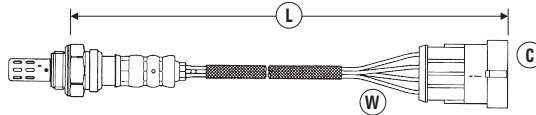

OXYGEN SENSOR APPLICATIONS

(W) = Number of Wires
(C) = Connector Type (see page 114-130)
(L) = Length of Sensor and lead (mm)