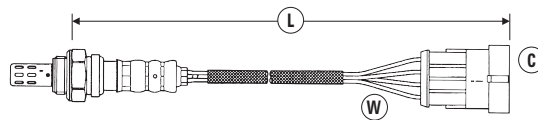

OXYGEN SENSOR APPLICATIONS

W = Number of Wires
C = Connector Type (see page 114-130)
L = Length of Sensor and lead (mm)

MODEL	ENG SIZE	ADDITIONAL INFORMATION V: = Vin No.	ENG TYPE E: = Eng No.	DATE	POSITION	W	C	L	PART NO.	STOCK NO.
JAGUAR										
S-TYPE (1998→)	2.5	V: From: N41472, To: N52048 Left hand sensor	AJ25 V6	04/02→10/07	Rear	4	152	600	OZA831-EE18	90341
	2.5	V: N52048 on Left hand sensor	AJ25 V6	02/02→11/05	Rear	4	152	500	OZA669-EE85	95766
	3.0	Auto only V: To: M45254	AJ-V6 V6	09/98→01/02	Front	4	32	810	OZA816-EE1	95598
	3.0	Manual only V: To: M45254	AJ-V6 V6	09/98→01/02	Front	4	32	950	OZA836-EE13	92107
	3.0	V: To: L86901	AJ-V6 V6	09/98→01/02	Rear	4	32	950	OZA836-EE13	92107
	3.0	V: From: N41472, To: N52048 Left hand sensor	AJ30 V6	01/99→12/03	Rear	4	152	600	OZA831-EE18	90341
	3.0	V: N52048 on Left hand sensor	AJ30 V6	01/99→10/07	Rear	4	152	500	OZA669-EE85	95766
	4.0	V: To: M45254	AJ-V8 V8	09/98→01/02	Front	4	32	810	OZA816-EE1	95598
	4.0	V: To: L86901	AJ-V8 V8	09/98→01/02	Rear	4	32	950	OZA836-EE13	92107
	4.0	V: From: N41472, To: N52048 Left hand sensor	AJ-V8 V8	01/99→04/02	Rear	4	152	600	OZA831-EE18	90341
	4.0	V: N52048 on Left hand sensor	AJ-V8 V8	01/99→04/02	Rear	4	152	500	OZA669-EE85	95766
	4.2	V: From: N41472, To: N52048 Left hand sensor	AJ33 V8	04/02→10/07	Rear	4	152	600	OZA831-EE18	90341
	4.2	V: N52048 on Left hand sensor	AJ33 V8	04/02→10/07	Rear	4	152	500	OZA669-EE85	95766
	4.2	S-Type R V: N52048 on Left hand sensor	AJ34SC V8 Supercharged	04/02→10/07	Rear	4	152	500	OZA669-EE85	95766
XF	2.2		224DT	09/11→04/15	Front	5	174	500	UAR9000-EE065	96136
XJ6 Series III (→1986)	4.2		XK	03/79→10/86	Front	3	19	1665	OZA828-EE3	93043
XJ6 XJ40 (1986→1994)	2.9	Incl. Sovereign	AJ6 SOHC	08/86→08/90	Front	3	19	1665	OZA828-EE3	93043
	3.2	Incl. Sovereign	AJ6	10/90→09/94	Front	3	19	1665	OZA828-EE3	93043
	3.6	Incl. Sovereign	AJ6	10/86→08/89	Front	3	19	1665	OZA828-EE3	93043
	4.0	Incl. Sovereign	AJ6	09/89→09/94	Front	3	19	1665	OZA828-EE3	93043
XJ6 X300 (1995→1998)	3.2	Titania sensor	AJ16	10/94→	Front	4	56	730	OTD3J-5B1	0464
	4.0	Titania sensor	AJ16	10/94→	Front	4	56	730	OTD3J-5B1	0464
XJ12	5.3		V12HE	07/81→09/94	Front	3	19	1665	OZA828-EE3	93043
XJS	3.6		AJ6	10/86→12/88	Front	3	19	1665	OZA828-EE3	93043
	4.0		AJ6	05/91→09/94	Front	3	19	1665	OZA828-EE3	93043
	4.0	Titania sensor	AJ6	01/94→	Front	4	56	730	OTD3J-5B1	0464
	5.3		V12HE	07/81→12/87	Front	3	19	1665	OZA828-EE3	93043
	6.0		V12	05/93→	Front	3	19	1665	OZA828-EE3	93043