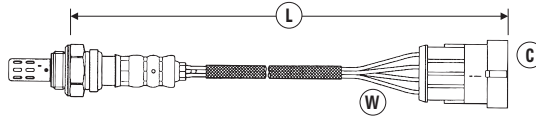

OXYGEN SENSOR APPLICATIONS

(W) = Number of Wires
(C) = Connector Type (see page 114-130)
(L) = Length of Sensor and lead (mm)

MODEL	ENG SIZE	ADDITIONAL INFORMATION V = Vin No.	ENG TYPE E = Eng No.	DATE	POSITION	(W)	(C)	(L)	PART NO.	STOCK NO.
MITSUBISHI (CONTINUED)										
GALANT	1.8		4G93 16V	11/92→05/96	Front	4	30	285	OZA686-EE9	94281
	2.0		4G63 16V	11/92→05/96	Front	4	30	285	OZA686-EE9	94281
	2.5	Right hand sensor	6A13 V6 24V	09/00→10/04	Front	4	76	850	OZA831-EE12	92287
GRANDIS	2.0	DiD	BSY 16V	09/05→03/11	Front	5	174	800	UAR9000-EE003	90392
LANCER (→2001)	1.6	4WD Hatchback Check OE number	4G92 16V	05/92→11/93	Front	4	30	285	OZA686-EE9	94281
	1.6	4WD Estate Check OE number	4G92 SOHC 16V	06/92→07/95	Front	4	30	320	OZA686-EE8	90490
	1.8		4G93 DOHC 16V	05/92→11/95	Front	4	30	320	OZA686-EE8	90490
LANCER (2005→2008)	1.6		4G18	01/05→12/08	Front	4	102	340	OZA609-M1	90387
	1.6		4G18	01/05→12/08	Rear	4	71	400	OZA548-M1	90107
LANCER (2008→2012)	1.5	Incl. Sportback	4A91	11/08→12/12	Front	4	89	905	OZA723-EE1	96042
	1.5	Manual only, Incl. Sportback	4A91	11/08→12/12	Rear	4	89	465	OZA723-EE2	94175
	1.5	Auto only, Incl. Sportback	4A91	11/08→12/12	Rear	4	89	905	OZA723-EE1	96042
	1.8		4B10 16V	02/08→12/12	Front	4	89	910	OZA668-EE29	90748
	1.8		4B10 16V	02/08→12/12	Rear	4	89	470	OZA668-EE30	91329
	2.0		4B11 16V	02/08→	Front	4	89	910	OZA668-EE29	90748
	2.0		4B11 16V	02/08→	Rear	4	89	470	OZA668-EE30	91329
	2.0	Sportback Ralliart	4B11T Turbo	04/09→	Front	4	89	910	OZA668-EE29	90748
	2.0	Sportback Ralliart	4B11T Turbo	04/09→	Rear	4	89	470	OZA668-EE30	91329
LANCER EVOLUTION	2.0	Evo X FQ300 / 330 / 360 / 400	4B11T, 4B11TC	02/08→03/13	Front	4	89	910	OZA668-EE29	90748
	2.0	Evo X FQ300 / 330 / 360 / 400	4B11T, 4B11TC	02/08→03/13	Rear	4	89	470	OZA668-EE30	91329
MIRAGE	1.0		3A90 12V	01/13→04/16	Front	4	89	380	OZA639-M11	90112
	1.0		3A90 12V	01/13→04/16	Rear	4	89	495	OZA871-EE7	92445
	1.2		3A92 12V	01/13→	Front	4	89	495	OZA871-EE7	92445
	1.2		3A92 12V	01/13→	Rear	4	89	495	OZA871-EE7	92445
OUTLANDER	2.0		4B11 16V	06/09→	Front	4	89	910	OZA668-EE29	90748
	2.0		4B11 16V	06/09→	Rear	4	89	470	OZA668-EE30	91329
	2.4		4B12 16V	06/07→	Front	4	89	910	OZA668-EE29	90748
	2.4		4B12 16V	06/07→	Rear	4	89	470	OZA668-EE30	91329
SHOGUN	3.0		6G72 V6 24V	07/93→09/99	Front	4	76	420	OZA382-EE1	91056
SHOGUN PININ	2.0	GDI	4G94	10/00→12/06	Front	4	76	850	OZA831-EE12	92287
SPACE RUNNER	1.8		4G93	10/91→08/99	Front	4	30	285	OZA686-EE9	94281
SPACE STAR	1.3		4G13 16V	06/00→03/01	Front	4	76	850	OZA831-EE12	92287
	1.6		4G18 16V	01/01→08/02	Front	4	76	850	OZA831-EE12	92287
	1.8	MPI	4G93	10/02→07/05	Front	4	76	850	OZA831-EE12	92287
SPACE WAGON	2.0		4G63 SOHC 16V	10/92→10/98	Front	4	30	320	OZA686-EE8	90490