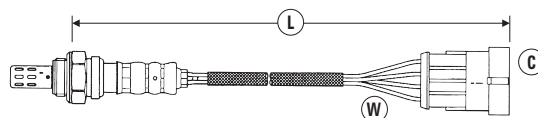

OXYGEN SENSOR APPLICATIONS

W = Number of Wires
C = Connector Type (see page 114-130)
L = Length of Sensor and lead (mm)