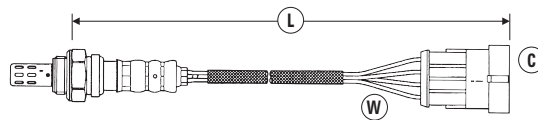

OXYGEN SENSOR APPLICATIONS

- W = Number of Wires
- C = Connector Type (see page 114-130)
- L = Length of Sensor and lead (mm)