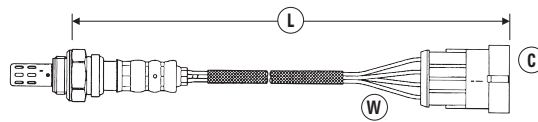

OXYGEN SENSOR APPLICATIONS

W = Number of Wires
C = Connector Type (see page 114-130)
L = Length of Sensor and lead (mm)