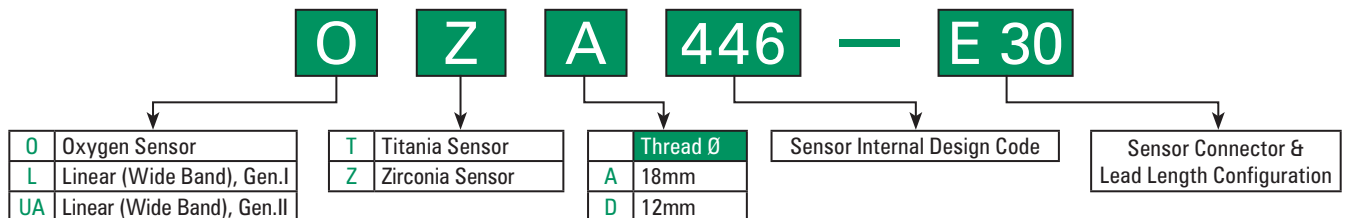

OXYGEN (LAMBDA) SENSOR TECHNICAL INFORMATION

TORQUE FIGURES

Torque figures and thread form information:

M18 x 1.5mm - 35 ~ 45Nm

M12 x 1.25mm - 18 ~ 23Nm

WIRING COLOURS

Typical wiring colours for ZIRCONIA BINARY types			
1 x wire	Black = signal	3 x wire	Black = signal
			White = heater
2 x wire	Black = signal	4 x wire	White = heater
	Grey = ground		White = heater
			Black = signal
			Grey = ground
			White = heater
			White = heater

Typical wiring colours for TITANIA types	
Type 1	Red = heater (+)
	White = heater (-)
	Yellow = signal (+) (omitted in 3 x wire types)
	Black = signal (-)
Type 2	Grey = heater (+)
	White = heater (-)
	Yellow = signal (+)
	Black = signal (-)

Typical wiring colours for WIDEBAND types			
5 x wire	Type A	Type B	
	Yellow	White	= Vh (-) heater
	Blue	Grey	= Vh (+) heater
	Grey	Black	= Vs (+)
	White	Red	= Ip (+)
	Black	Yellow	= Vs/Ip common (-)

PART NUMBER EXPLANATION

NOTES ON CATALOGUE USE

For car and light commercial applications, sensors are listed as either front or rear. The front sensor is the one that regulates the fuelling system and will be fitted up stream of the catalyst. Depending on application this can then be installed in the manifold, down pipes or at the input side of the catalyst itself. The rear sensor is for catalyst monitoring and will usually be found near the output side of the catalyst.