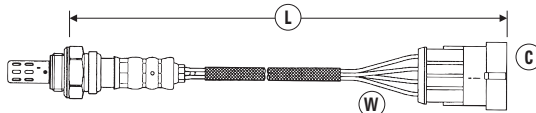

OXYGEN SENSOR APPLICATIONS

(W) = Number of Wires
(C) = Connector Type (see page 114-130)
(L) = Length of Sensor and lead (mm)